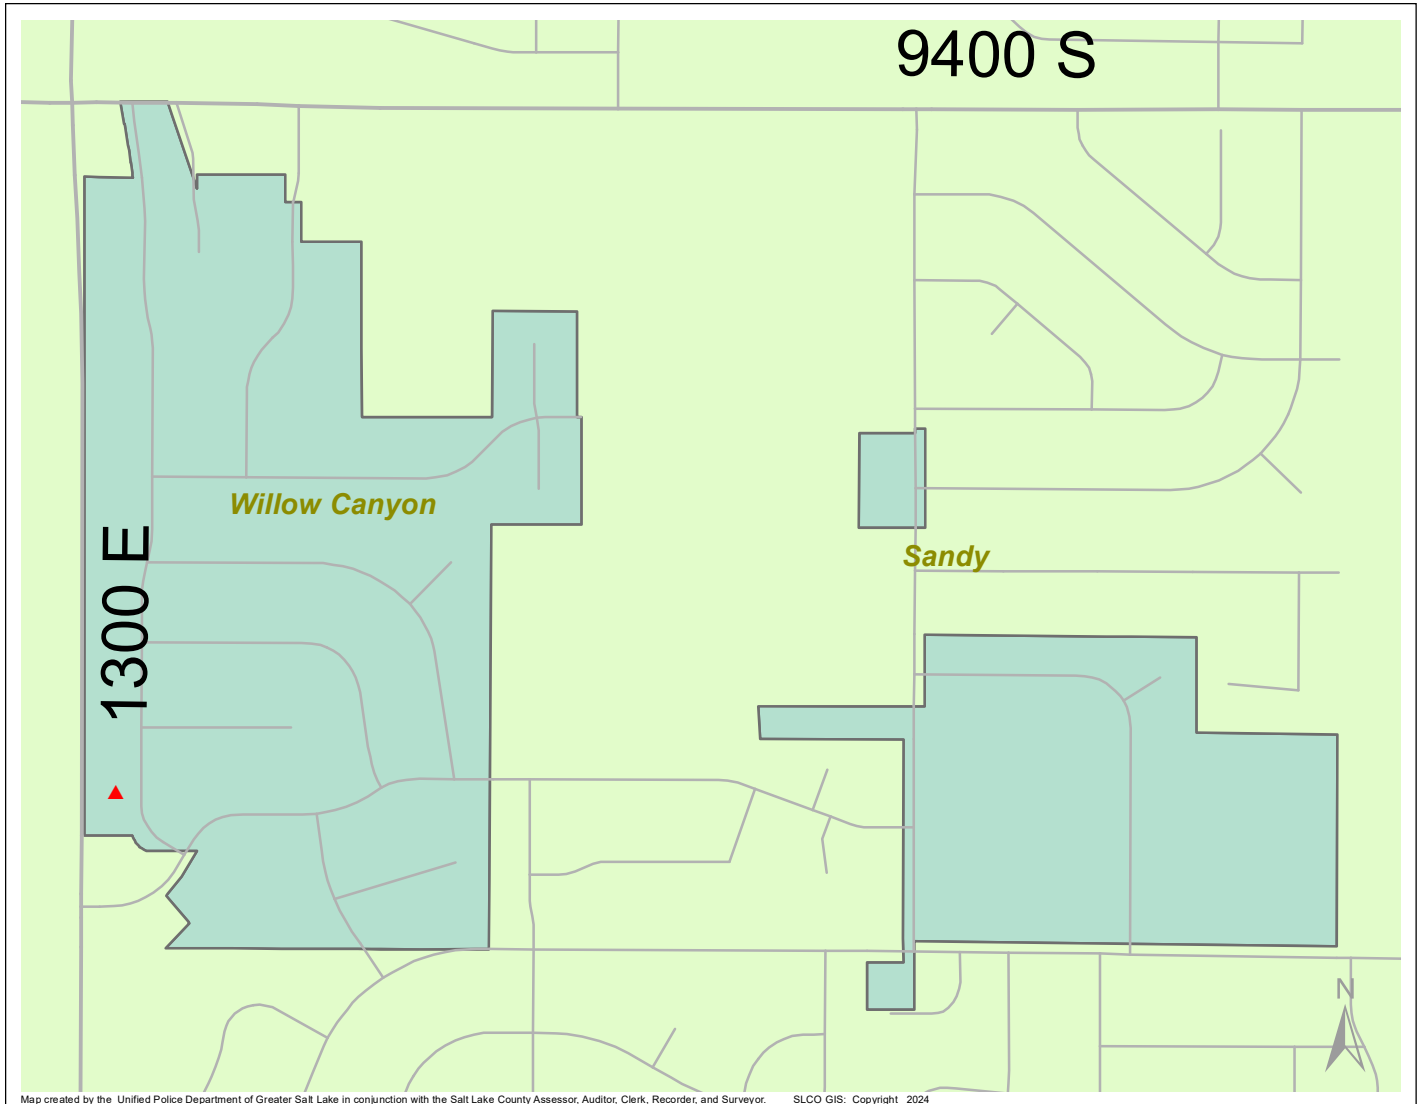

Case Report: Willow Canyon

2024

Feb

**UNIFIED
POLICE**
GREATER SALT LAKE

Total Number of Calls: 9
Total Number of Cases: 3
Total Number of Offenses: 3

SUMMARY OF GROUP A CRIMES	
Arson: 0	Domestic Violence: 0
Assaults: 0	Drive-By Shootings: 0
--Aggravated: 0	Drug Offenses: 0
--Simple: 0	Gang-related: 0
Auto Thefts: 0	Graffiti: 0
Burglary: 0	Hate Crimes: Unavailable
--Business: 0	Juvenile-related: Unavailable
--Residential: 0	Sex Crimes: 0
Homicide: 0	Suspicious Circumstances: 0
Sexual Assault: 1	Vandalism: 0
Robbery: 0	Weapon Violation: 0
Theft/Larceny: 0	Weapon/Force Involved: 1
Vehicle Burglary: 0	1 (Gun): 0
	2 (Knife): 0
	3 (Force Involved): 1
	5 (Unknown): 0
	6 (Rifle/Shotgun): 0

1. **LEGEND:**
2. Arson
   - Assault-Aggravated or Simple
   - Auto Theft
   - Burglary-Business or Residential
   - Domestic Violence
   - Drive-By Shooting
   - Drug-related Offense
   - Graffiti
   - Homicide
   - Sexual Assault
   - Robbery
   - Sex Offense
   - Suspicious Circumstance
   - Theft/Larceny
   - Vandalism
   - Vehicle Burglary
   - Weapon Violation