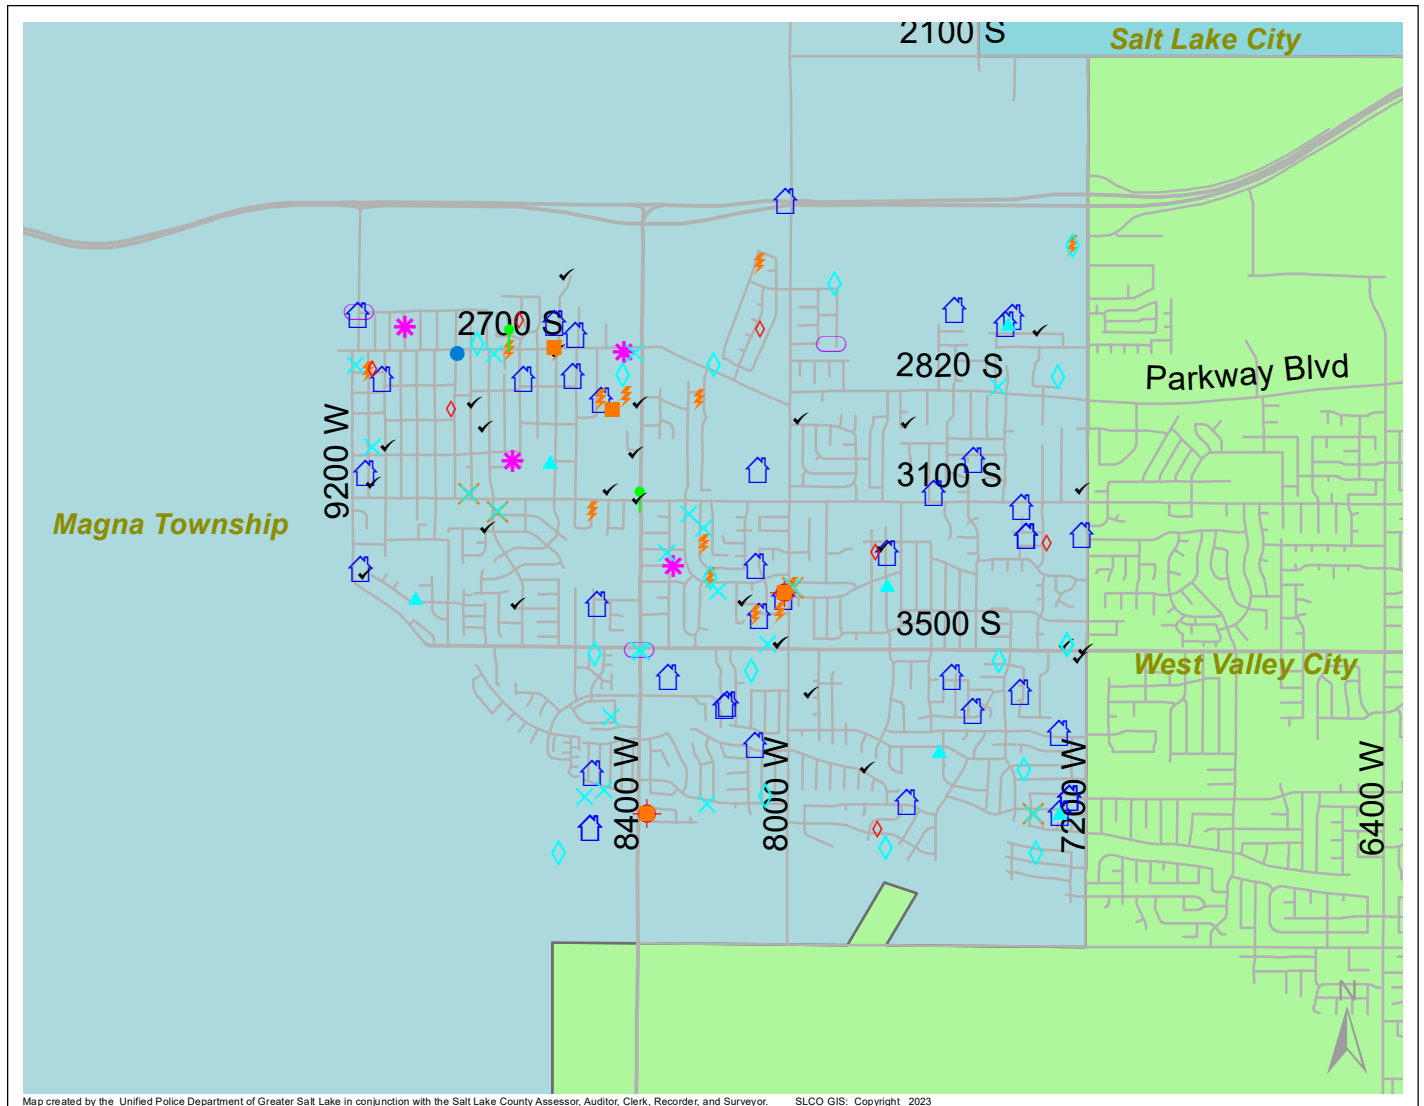

Case Report: Magna Township

2023

Mar

Total Number of Calls: 1467
Total Number of Cases: 446
Total Number of Offenses: 532

SUMMARY OF GROUP A CRIMES	
Arson: 0	Domestic Violence: 46
Assaults: 5	Drive-By Shootings: 2
--Aggravated: 1	Drug Offenses: 25
--Simple: 4	Gang-related: 5
Auto Thefts: 4	Graffiti: 5
Burglary: 1	Hate Crimes: Unavailable
--Business: 1	Juvenile-related: Unavailable
--Residential: 0	Sex Crimes: 7
Homicide: 0	Suspicious Circumstances: 30
Sexual Assault: 0	Vandalism: 25
Robbery: 2	Weapon Violation: 5
Theft/Larceny: 17	Weapon/Force Involved: 19
Vehicle Burglary: 7	1 (Gun): 1
	2 (Knife): 1
	3 (Force Involved): 12
	5 (Unknown): 1
	6 (Rifle/Shotgun): 0

1. **LEGEND:**
2. Arson
   - Assault-Aggravated or Simple
   - Auto Theft
   - Burglary-Business or Residential
   - Domestic Violence
   - Drive-By Shooting
   - Drug-related Offense
   - Graffiti
   - Homicide
   - Sexual Assault
   - Robbery
   - Sex Offense
   - Suspicious Circumstance
   - Theft/Larceny
   - Vandalism
   - Vehicle Burglary
   - Weapon Violation