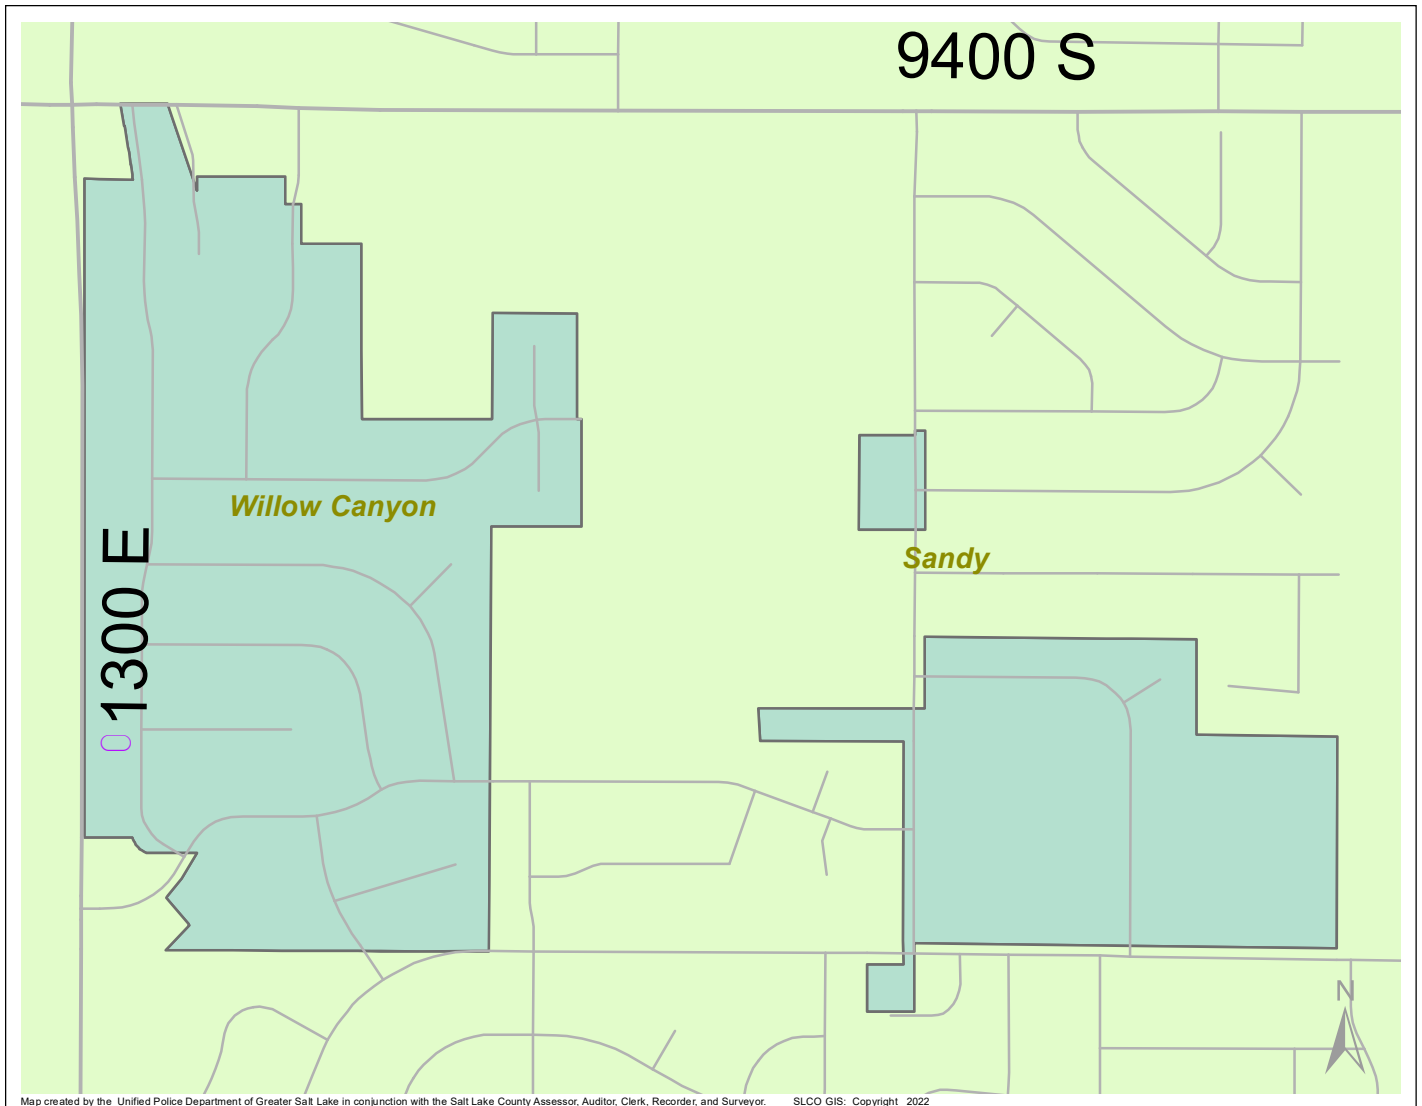

Case Report: Willow Canyon

2022

Sep

**UNIFIED
POLICE**
GREATER SALT LAKE

Total Number of Calls: 6
Total Number of Cases: 2
Total Number of Offenses: 2

SUMMARY OF GROUP A CRIMES	
Arson: 0	Domestic Violence: 0
Assaults: 0	Drive-By Shootings: 0
--Aggravated: 0	Drug Offenses: 0
--Simple: 0	Gang-related: 1
Auto Thefts: 1	Graffiti: 0
Burglary: 0	Hate Crimes: Unavailable
--Business: 0	Juvenile-related: Unavailable
--Residential: 0	Sex Crimes: 0
Homicide: 0	Suspicious Circumstances: 0
Sexual Assault: 0	Vandalism: 0
Robbery: 0	Weapon Violation: 0
Theft/Larceny: 0	Weapon/Force Involved: 0
Vehicle Burglary: 0	1 (Gun): 0
	2 (Knife): 0
	3 (Force Involved): 0
	5 (Unknown): 0
	6 (Rifle/Shotgun): 0

1. **LEGEND:**
2. Arson
   - Assault-Aggravated or Simple
   - Auto Theft
   - Burglary-Business or Residential
   - Domestic Violence
   - Drive-By Shooting
   - Drug-related Offense
   - Graffiti
   - Homicide
   - Sexual Assault
   - Robbery
   - Sex Offense
   - Suspicious Circumstance
   - Theft/Larceny
   - Vandalism
   - Vehicle Burglary
   - Weapon Violation

10/5/2022