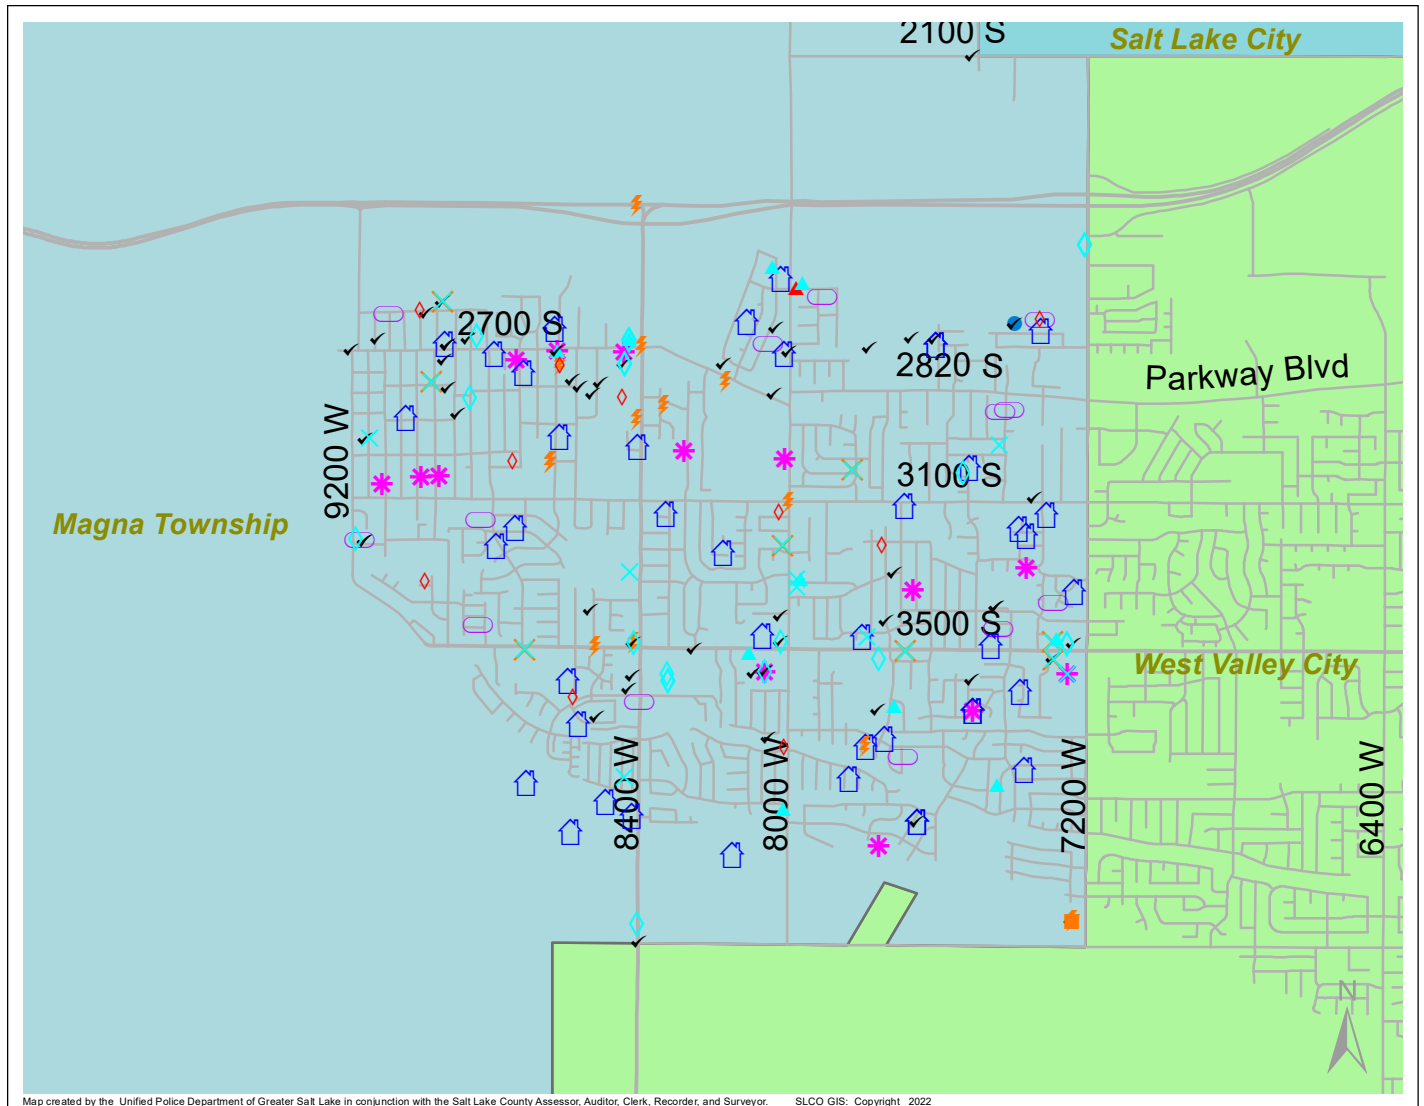

Case Report: Magna Township

2022

Sep

Total Number of Calls: 1532
Total Number of Cases: 517
Total Number of Offenses: 641

SUMMARY OF GROUP A CRIMES	
Arson: 0	Domestic Violence: 49
Assaults: 15	Drive-By Shootings: 0
--Aggravated: 0	Drug Offenses: 21
--Simple: 15	Gang-related: 6
Auto Thefts: 13	Graffiti: 14
Burglary: 1	Hate Crimes: Unavailable
--Business: 0	Juvenile-related: Unavailable
--Residential: 1	Sex Crimes: 10
Homicide: 0	Suspicious Circumstances: 60
Sexual Assault: 1	Vandalism: 26
Robbery: 0	Weapon Violation: 2
Theft/Larceny: 22	Weapon/Force Involved: 29
Vehicle Burglary: 10	1 (Gun): 0
	2 (Knife): 1
	3 (Force Involved): 21
	5 (Unknown): 0
	6 (Rifle/Shotgun): 0

1. **LEGEND:**
2. Arson
   - Assault-Aggravated or Simple
   - Auto Theft
   - Burglary-Business or Residential
   - Domestic Violence
   - Drive-By Shooting
   - Drug-related Offense
   - Graffiti
   - Homicide
   - Sexual Assault
   - Robbery
   - Sex Offense
   - Suspicious Circumstance
   - Theft/Larceny
   - Vandalism
   - Vehicle Burglary
   - Weapon Violation