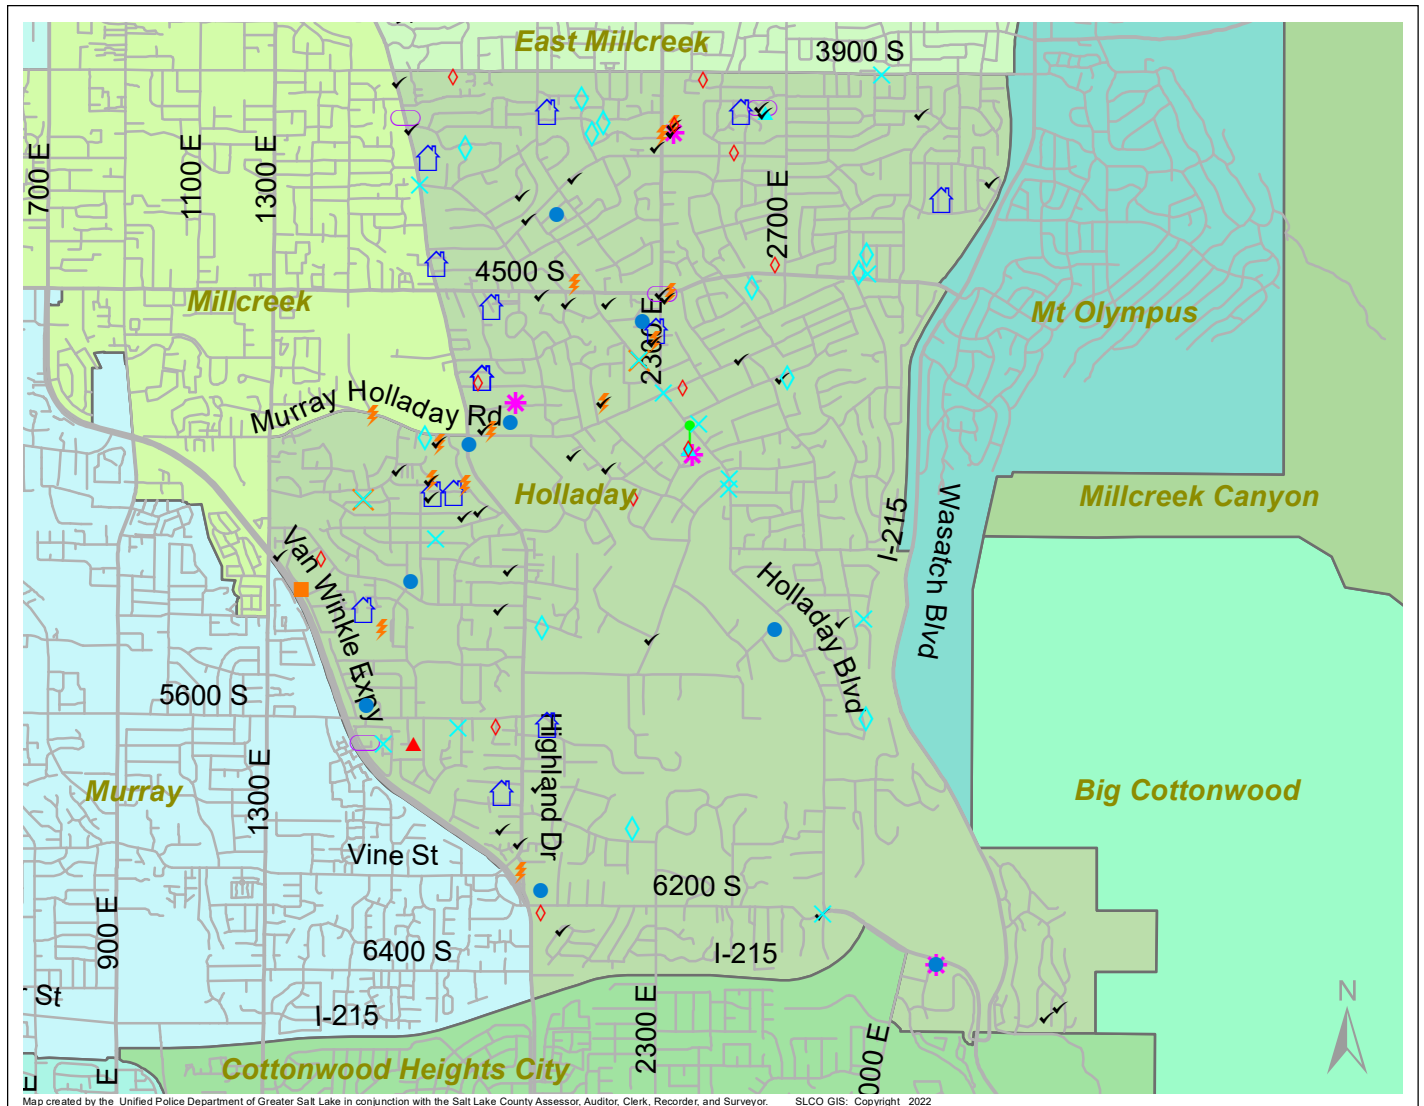

Case Report: Holladay

2022

Sep

**UNIFIED
POLICE**
GREATER SALT LAKE

Total Number of Calls: 1012
Total Number of Cases: 315
Total Number of Offenses: 354

SUMMARY OF GROUP A CRIMES	
Arson: 0	Domestic Violence: 17
Assaults: 5	Drive-By Shootings: 0
--Aggravated: 0	Drug Offenses: 13
--Simple: 5	Gang-related: 2
Auto Thefts: 5	Graffiti: 3
Burglary: 9	Hate Crimes: Unavailable
--Business: 4	Juvenile-related: Unavailable
--Residential: 5	Sex Crimes: 2
Homicide: 0	Suspicious Circumstances: 46
Sexual Assault: 1	Vandalism: 16
Robbery: 1	Weapon Violation: 1
Theft/Larceny: 12	Weapon/Force Involved: 11
Vehicle Burglary: 12	1 (Gun): 0
	2 (Knife): 1
	3 (Force Involved): 6
	5 (Unknown): 0
	6 (Rifle/Shotgun): 0

1. **LEGEND:**
2. Arson
   - Assault-Aggravated or Simple
   - Auto Theft
   - Burglary-Business or Residential
   - Domestic Violence
   - Drive-By Shooting
   - Drug-related Offense
   - Graffiti
   - Homicide
   - Sexual Assault
   - Robbery
   - Sex Offense
   - Suspicious Circumstance
   - Theft/Larceny
   - Vandalism
   - Vehicle Burglary
   - Weapon Violation