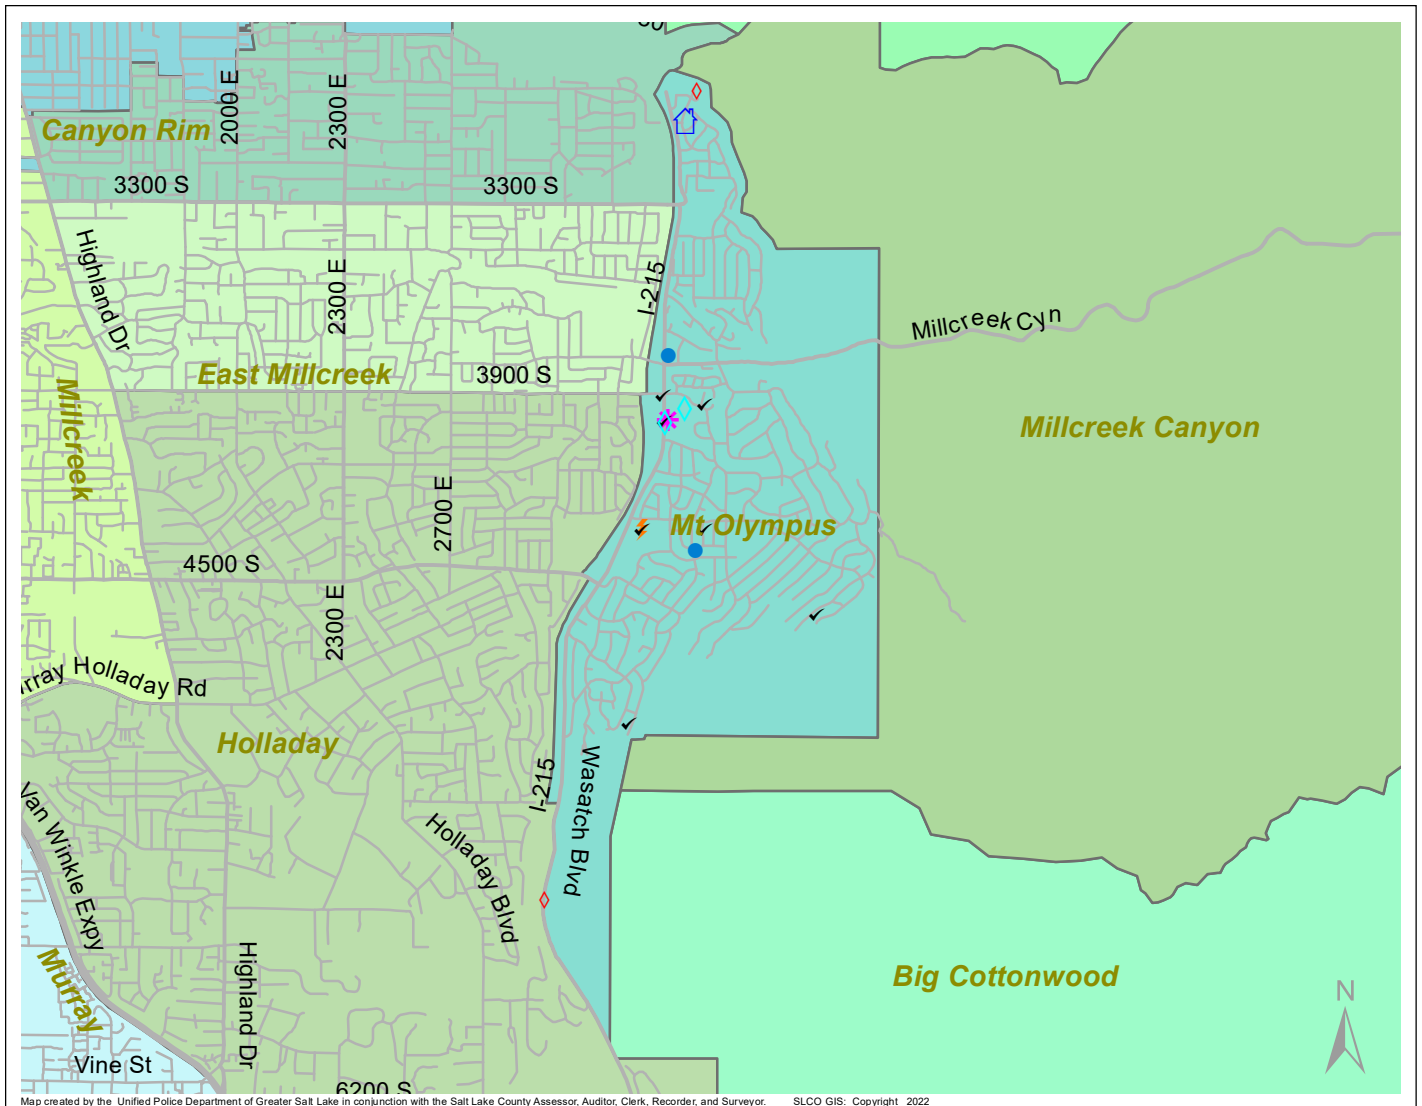

Case Report: Mt Olympus

2022

Nov

UNIFIED POLICE
GREATER SALT LAKE

Total Number of Calls: 159
Total Number of Cases: 45
Total Number of Offenses: 47

SUMMARY OF GROUP A CRIMES	
Arson: 0	Domestic Violence: 1
Assaults: 1	Drive-By Shootings: 0
--Aggravated: 0	Drug Offenses: 2
--Simple: 1	Gang-related: 0
Auto Thefts: 0	Graffiti: 0
Burglary: 2	Hate Crimes: Unavailable
--Business: 0	Juvenile-related: Unavailable
--Residential: 2	Sex Crimes: 0
Homicide: 0	Suspicious Circumstances: 7
Sexual Assault: 0	Vandalism: 0
Robbery: 0	Weapon Violation: 0
Theft/Larceny: 2	Weapon/Force Involved: 1
Vehicle Burglary: 2	1 (Gun): 0
	2 (Knife): 0
	3 (Force Involved): 1
	5 (Unknown): 0
	6 (Rifle/Shotgun): 0

1. **LEGEND:**
2. Arson
   - Assault-Aggravated or Simple
   - Auto Theft
   - Burglary-Business or Residential
   - Domestic Violence
   - Drive-By Shooting
   - Drug-related Offense
   - Graffiti
   - Homicide
   - Sexual Assault
   - Robbery
   - Sex Offense
   - Suspicious Circumstance
   - Theft/Larceny
   - Vandalism
   - Vehicle Burglary
   - Weapon Violation