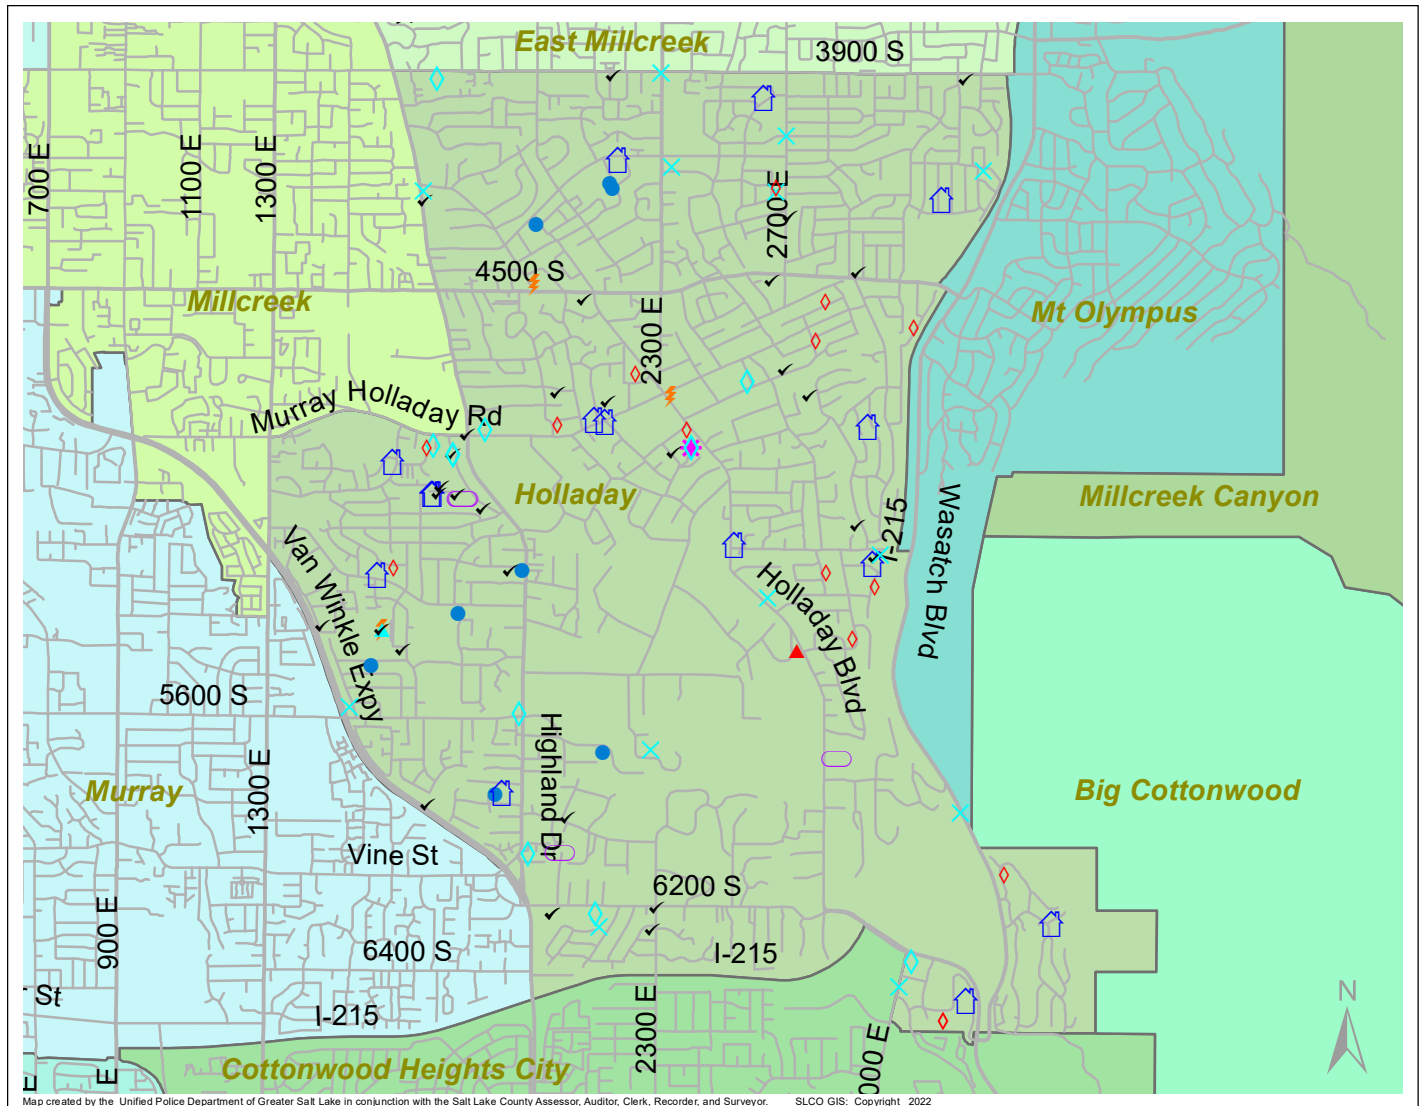

Case Report: Holladay

2022

Nov

**UNIFIED
POLICE**
GREATER SALT LAKE

Total Number of Calls: 889
Total Number of Cases: 285
Total Number of Offenses: 323

SUMMARY OF GROUP A CRIMES	
Arson: 0	Domestic Violence: 18
Assaults: 1	Drive-By Shootings: 0
--Aggravated: 0	Drug Offenses: 6
--Simple: 1	Gang-related: 1
Auto Thefts: 4	Graffiti: 1
Burglary: 8	Hate Crimes: Unavailable
--Business: 1	Juvenile-related: Unavailable
--Residential: 7	Sex Crimes: 1
Homicide: 0	Suspicious Circumstances: 31
Sexual Assault: 1	Vandalism: 15
Robbery: 0	Weapon Violation: 1
Theft/Larceny: 12	Weapon/Force Involved: 6
Vehicle Burglary: 15	1 (Gun): 1
	2 (Knife): 0
	3 (Force Involved): 2
	5 (Unknown): 1
	6 (Rifle/Shotgun): 0

1. **LEGEND:**
2. Arson
   - Assault-Aggravated or Simple
   - Auto Theft
   - Burglary-Business or Residential
   - Domestic Violence
   - Drive-By Shooting
   - Drug-related Offense
   - Graffiti
   - Homicide
   - Sexual Assault
   - Robbery
   - Sex Offense
   - Suspicious Circumstance
   - Theft/Larceny
   - Vandalism
   - Vehicle Burglary
   - Weapon Violation