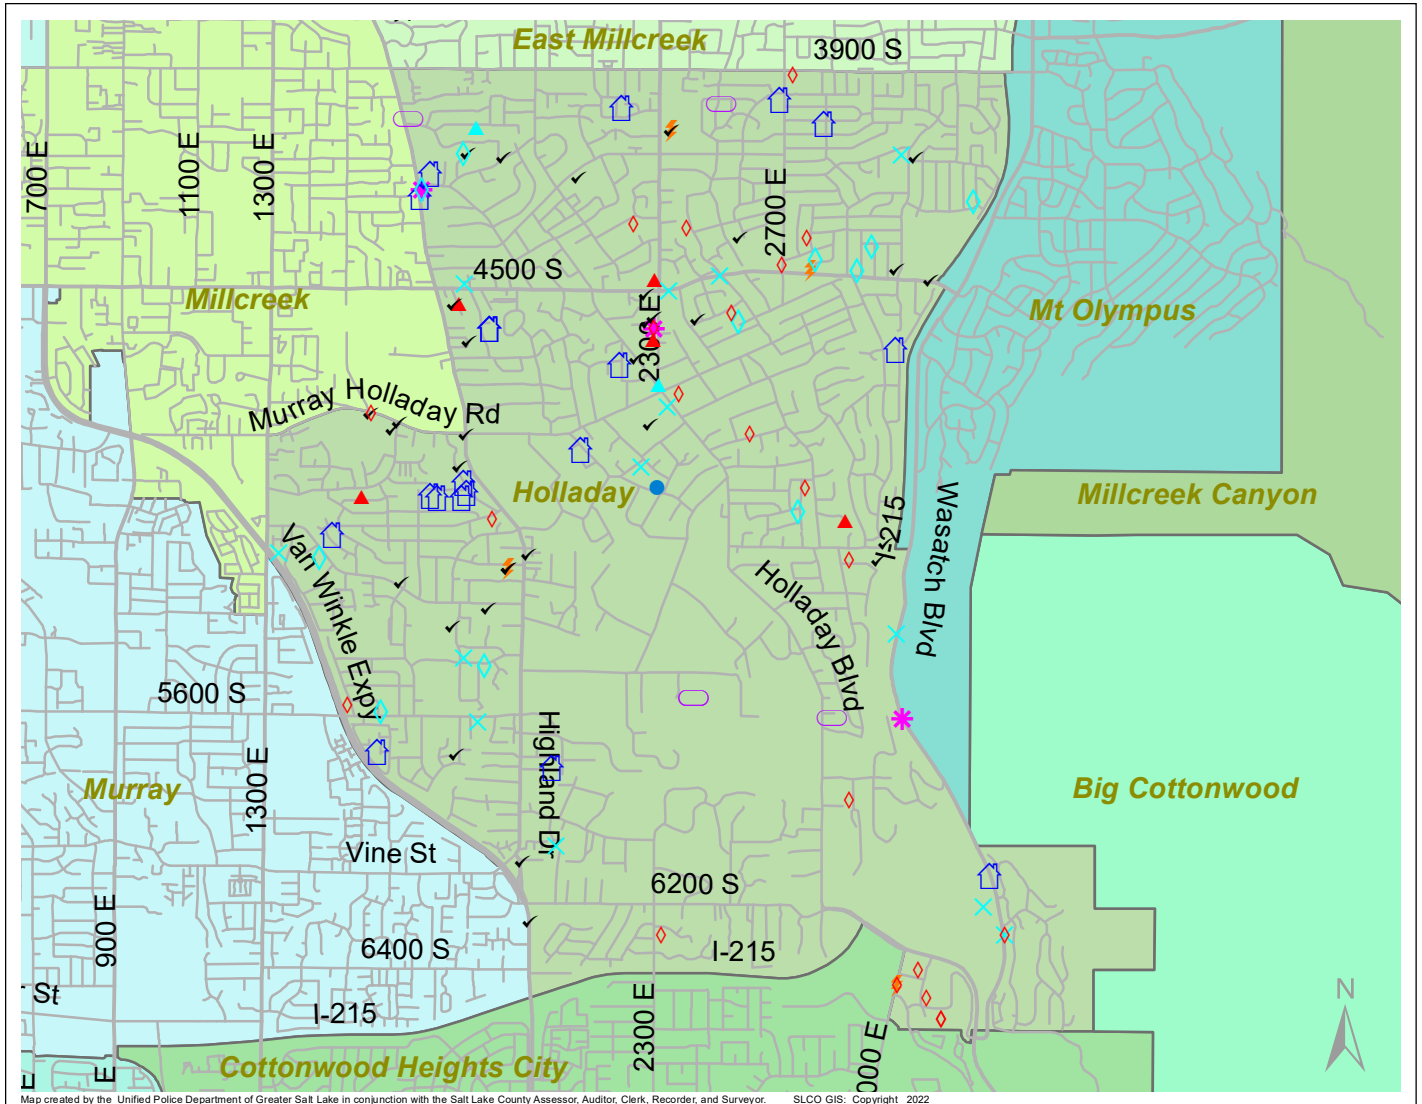

Case Report: Holladay

2022

May

**UNIFIED
POLICE**
GREATER SALT LAKE

Total Number of Calls: 973
Total Number of Cases: 299
Total Number of Offenses: 350

SUMMARY OF GROUP A CRIMES	
Arson: 0	Domestic Violence: 22
Assaults: 3	Drive-By Shootings: 0
--Aggravated: 1	Drug Offenses: 7
--Simple: 2	Gang-related: 1
Auto Thefts: 5	Graffiti: 1
Burglary: 1	Hate Crimes: Unavailable
--Business: 0	Juvenile-related: Unavailable
--Residential: 1	Sex Crimes: 3
Homicide: 0	Suspicious Circumstances: 33
Sexual Assault: 5	Vandalism: 14
Robbery: 0	Weapon Violation: 1
Theft/Larceny: 11	Weapon/Force Involved: 12
Vehicle Burglary: 22	1 (Gun): 0
	2 (Knife): 1
	3 (Force Involved): 7
	5 (Unknown): 0
	6 (Rifle/Shotgun): 0

1. **LEGEND:**
2. Arson
   - Assault-Aggravated or Simple
   - Auto Theft
   - Burglary-Business or Residential
   - Domestic Violence
   - Drive-By Shooting
   - Drug-related Offense
   - Graffiti
   - Homicide
   - Sexual Assault
   - Robbery
   - Sex Offense
   - Suspicious Circumstance
   - Theft/Larceny
   - Vandalism
   - Vehicle Burglary
   - Weapon Violation