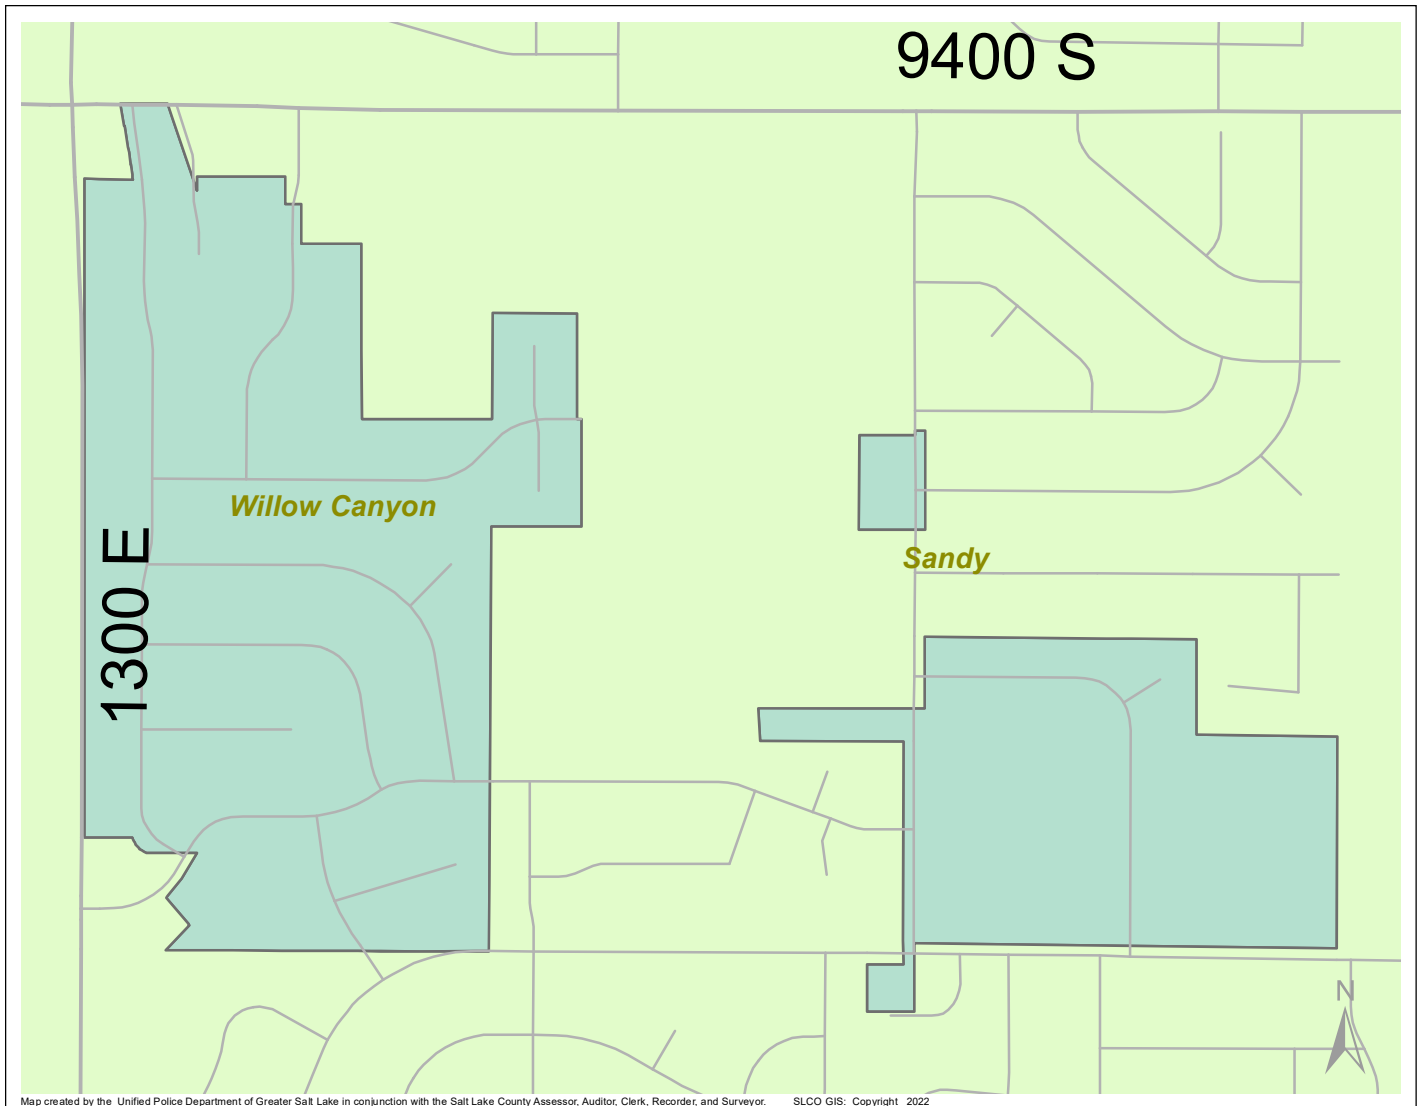

Case Report: Willow Canyon

2022

Mar

**UNIFIED
POLICE**
GREATER SALT LAKE

Total Number of Calls: 15
Total Number of Cases: 4
Total Number of Offenses: 4

SUMMARY OF GROUP A CRIMES	
Arson: 0	Domestic Violence: 0
Assaults: 0	Drive-By Shootings: 0
--Aggravated: 0	Drug Offenses: 0
--Simple: 0	Gang-related: 0
Auto Thefts: 0	Graffiti: 0
Burglary: 0	Hate Crimes: Unavailable
--Business: 0	Juvenile-related: Unavailable
--Residential: 0	Sex Crimes: 0
Homicide: 0	Suspicious Circumstances: 0
Sexual Assault: 0	Vandalism: 0
Robbery: 0	Weapon Violation: 0
Theft/Larceny: 0	Weapon/Force Involved: 0
Vehicle Burglary: 0	1 (Gun): 0
	2 (Knife): 0
	3 (Force Involved): 0
	5 (Unknown): 0
	6 (Rifle/Shotgun): 0

1. **LEGEND:**
2. Arson
   - Assault-Aggravated or Simple
   - Auto Theft
   - Burglary-Business or Residential
   - Domestic Violence
   - Drive-By Shooting
   - Drug-related Offense
   - Graffiti
   - Homicide
   - Sexual Assault
   - Robbery
   - Sex Offense
   - Suspicious Circumstance
   - Theft/Larceny
   - Vandalism
   - Vehicle Burglary
   - Weapon Violation

4/5/2022