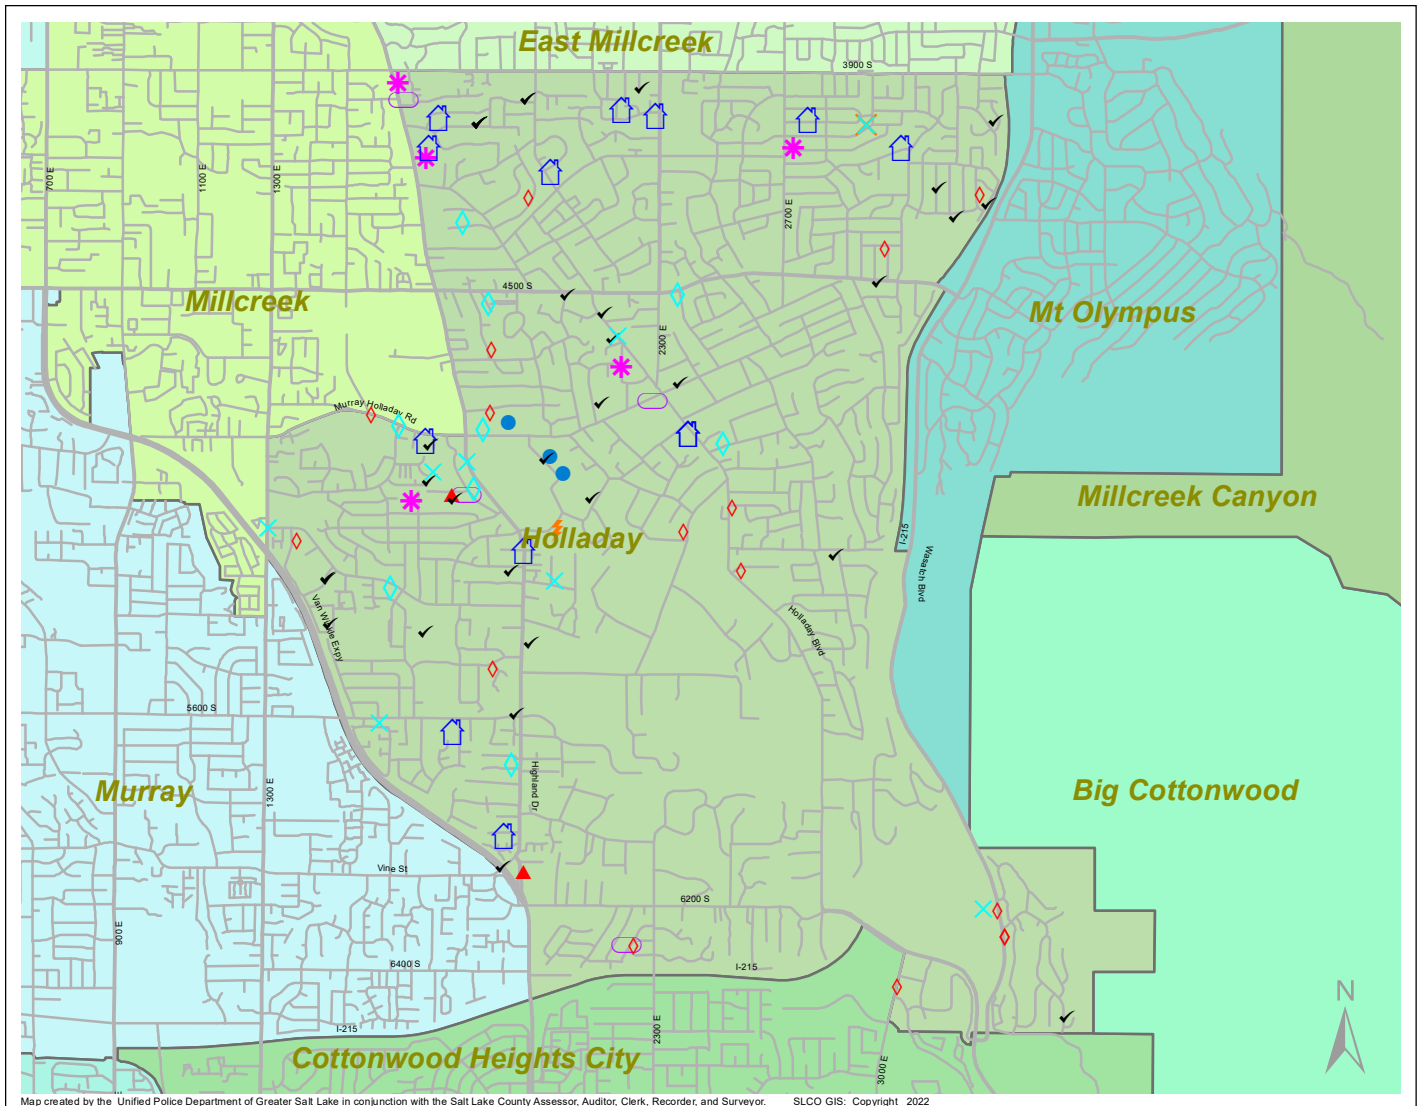

Case Report: Holladay

2022

Mar

UNIFIED POLICE
GREATER SALT LAKE

Total Number of Calls: 974
Total Number of Cases: 275
Total Number of Offenses: 320

SUMMARY OF GROUP A CRIMES	
Arson: 0	Domestic Violence: 14
Assaults: 5	Drive-By Shootings: 0
--Aggravated: 0	Drug Offenses: 4
--Simple: 5	Gang-related: 0
Auto Thefts: 4	Graffiti: 1
Burglary: 3	Hate Crimes: Unavailable
--Business: 3	Juvenile-related: Unavailable
--Residential: 0	Sex Crimes: 0
Homicide: 0	Suspicious Circumstances: 34
Sexual Assault: 2	Vandalism: 8
Robbery: 0	Weapon Violation: 1
Theft/Larceny: 9	Weapon/Force Involved: 9
Vehicle Burglary: 18	1 (Gun): 0
	2 (Knife): 1
	3 (Force Involved): 3
	5 (Unknown): 0
	6 (Rifle/Shotgun): 0

1. **LEGEND:**
2. Arson
   - Assault-Aggravated or Simple
   - Auto Theft
   - Burglary-Business or Residential
   - Domestic Violence
   - Drive-By Shooting
   - Drug-related Offense
   - Graffiti
   - Homicide
   - Sexual Assault
   - Robbery
   - Sex Offense
   - Suspicious Circumstance
   - Theft/Larceny
   - Vandalism
   - Vehicle Burglary
   - Weapon Violation