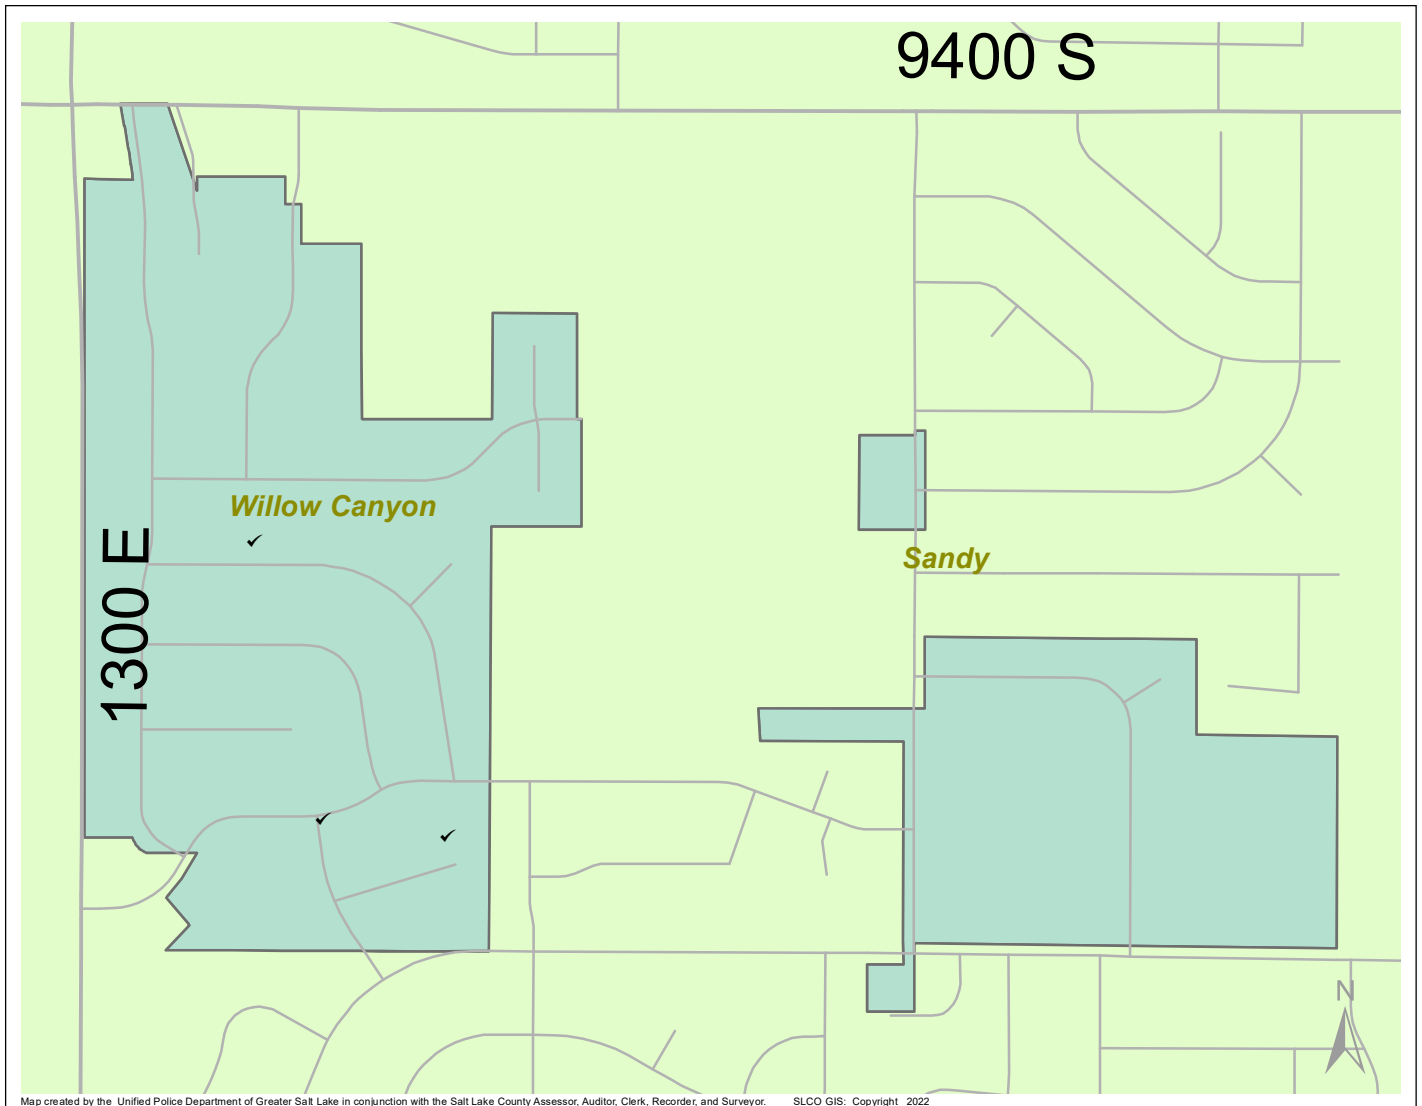

Case Report: Willow Canyon

2022

Jun

**UNIFIED
POLICE**
GREATER SALT LAKE

Total Number of Calls: 15
Total Number of Cases: 6
Total Number of Offenses: 6

SUMMARY OF GROUP A CRIMES	
Arson: 0	Domestic Violence: 0
Assaults: 0	Drive-By Shootings: 0
--Aggravated: 0	Drug Offenses: 0
--Simple: 0	Gang-related: 0
Auto Thefts: 0	Graffiti: 0
Burglary: 0	Hate Crimes: Unavailable
--Business: 0	Juvenile-related: Unavailable
--Residential: 0	Sex Crimes: 0
Homicide: 0	Suspicious Circumstances: 3
Sexual Assault: 0	Vandalism: 0
Robbery: 0	Weapon Violation: 0
Theft/Larceny: 0	Weapon/Force Involved: 0
Vehicle Burglary: 0	1 (Gun): 0
	2 (Knife): 0
	3 (Force Involved): 0
	5 (Unknown): 0
	6 (Rifle/Shotgun): 0

1. **LEGEND:**
2. Arson
   - Assault-Aggravated or Simple
   - Auto Theft
   - Burglary-Business or Residential
   - Domestic Violence
   - Drive-By Shooting
   - Drug-related Offense
   - Graffiti
   - Homicide
   - Sexual Assault
   - Robbery
   - Sex Offense
   - Suspicious Circumstance
   - Theft/Larceny
   - Vandalism
   - Vehicle Burglary
   - Weapon Violation

7/5/2022