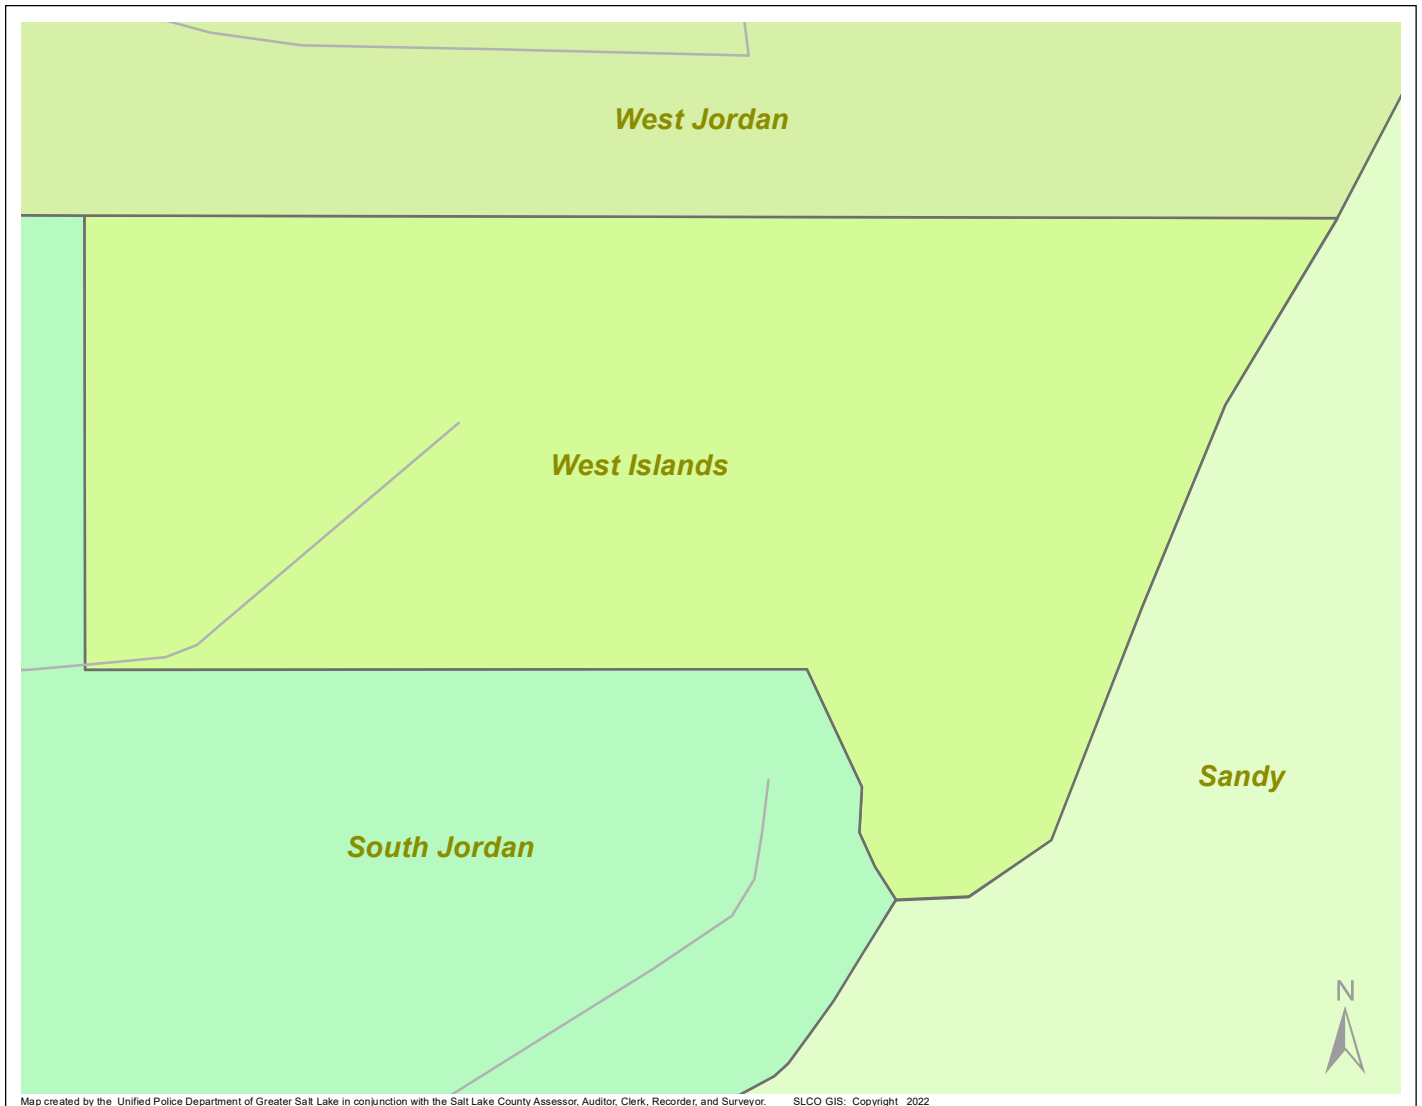

Case Report: West Islands

2022

Jun

Total Number of Calls: 0
Total Number of Cases: 0
Total Number of Offenses: 0

SUMMARY OF GROUP A CRIMES	
Arson: 0	Domestic Violence: 0
Assaults: 0	Drive-By Shootings: 0
--Aggravated: 0	Drug Offenses: 0
--Simple: 0	Gang-related: 0
Auto Thefts: 0	Graffiti: 0
Burglary: 0	Hate Crimes: Unavailable
--Business: 0	Juvenile-related: Unavailable
--Residential: 0	Sex Crimes: 0
Homicide: 0	Suspicious Circumstances: 0
Sexual Assault: 0	Vandalism: 0
Robbery: 0	Weapon Violation: 0
Theft/Larceny: 0	Weapon/Force Involved: 0
Vehicle Burglary: 0	1 (Gun): 0
	2 (Knife): 0
	3 (Force Involved): 0
	5 (Unknown): 0
	6 (Rifle/Shotgun): 0

1. **LEGEND:**
2. Arson
   - Assault-Aggravated or Simple
   - Auto Theft
   - Burglary-Business or Residential
   - Domestic Violence
   - Drive-By Shooting
   - Drug-related Offense
   - Graffiti
   - Homicide
   - Sexual Assault
   - Robbery
   - Sex Offense
   - Suspicious Circumstance
   - Theft/Larceny
   - Vandalism
   - Vehicle Burglary
   - Weapon Violation