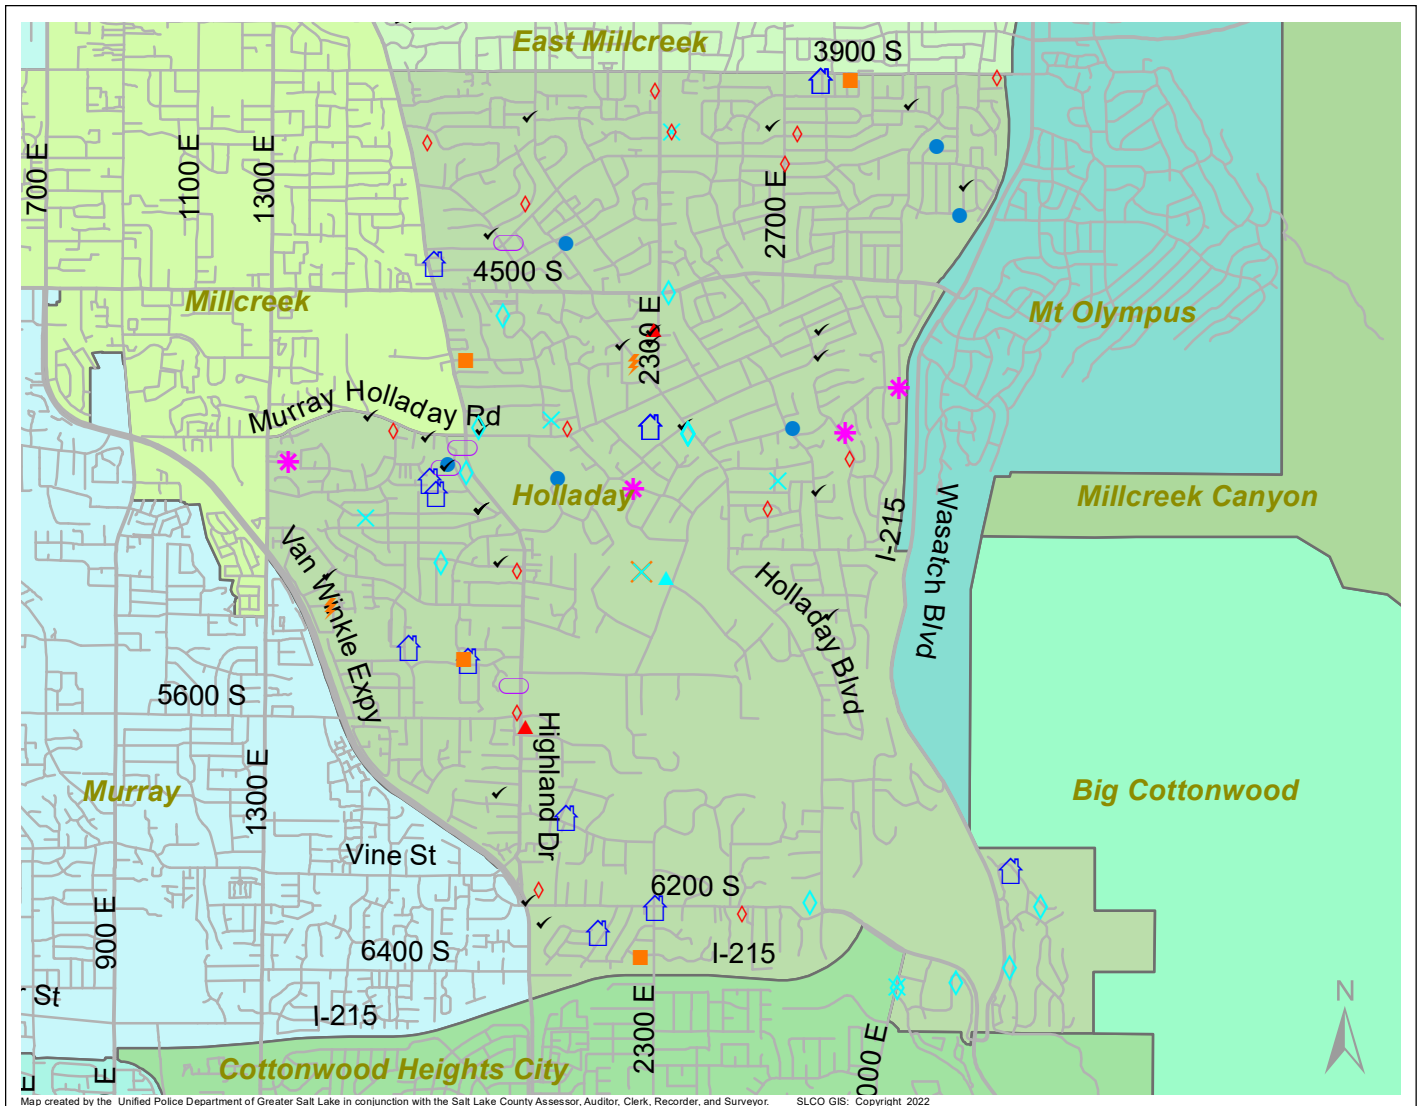

Case Report: Holladay

2022

Jul

UNIFIED POLICE
GREATER SALT LAKE

Total Number of Calls: 1016
Total Number of Cases: 263
Total Number of Offenses: 316

SUMMARY OF GROUP A CRIMES	
Arson: 0	Domestic Violence: 18
Assaults: 5	Drive-By Shootings: 0
--Aggravated: 0	Drug Offenses: 7
--Simple: 5	Gang-related: 3
Auto Thefts: 7	Graffiti: 2
Burglary: 6	Hate Crimes: Unavailable
--Business: 1	Juvenile-related: Unavailable
--Residential: 5	Sex Crimes: 1
Homicide: 0	Suspicious Circumstances: 27
Sexual Assault: 2	Vandalism: 9
Robbery: 0	Weapon Violation: 5
Theft/Larceny: 15	Weapon/Force Involved: 12
Vehicle Burglary: 16	1 (Gun): 0
	2 (Knife): 1
	3 (Force Involved): 6
	5 (Unknown): 0
	6 (Rifle/Shotgun): 0

1. **LEGEND:**
2. Arson
   - Assault-Aggravated or Simple
   - Auto Theft
   - Burglary-Business or Residential
   - Domestic Violence
   - Drive-By Shooting
   - Drug-related Offense
   - Graffiti
   - Homicide
   - Sexual Assault
   - Robbery
   - Sex Offense
   - Suspicious Circumstance
   - Theft/Larceny
   - Vandalism
   - Vehicle Burglary
   - Weapon Violation