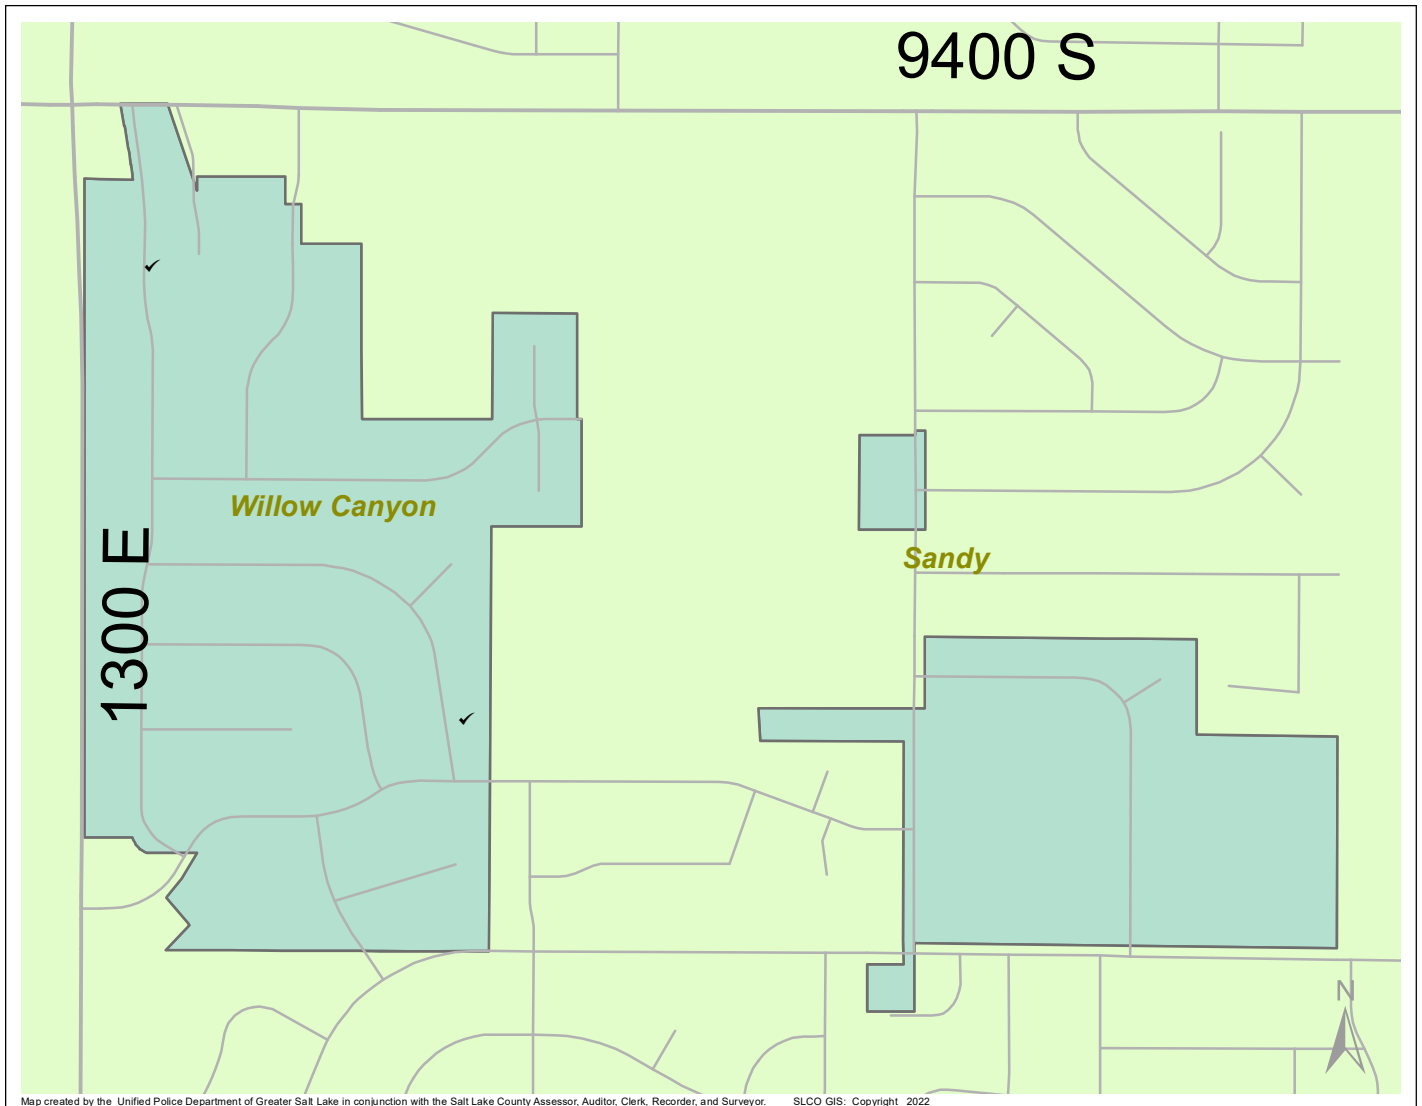

Case Report: Willow Canyon

2022

Jan

**UNIFIED
POLICE**
GREATER SALT LAKE

Total Number of Calls: 16
Total Number of Cases: 7
Total Number of Offenses: 7

SUMMARY OF GROUP A CRIMES	
Arson: 0	Domestic Violence: 0
Assaults: 0	Drive-By Shootings: 0
--Aggravated: 0	Drug Offenses: 0
--Simple: 0	Gang-related: 0
Auto Thefts: 0	Graffiti: 0
Burglary: 0	Hate Crimes: Unavailable
--Business: 0	Juvenile-related: Unavailable
--Residential: 0	Sex Crimes: 0
Homicide: 0	Suspicious Circumstances: 2
Sexual Assault: 0	Vandalism: 0
Robbery: 0	Weapon Violation: 0
Theft/Larceny: 0	Weapon/Force Involved: 0
Vehicle Burglary: 0	1 (Gun): 0
	2 (Knife): 0
	3 (Force Involved): 0
	5 (Unknown): 0
	6 (Rifle/Shotgun): 0

1. **LEGEND:**
2. Arson
   - Assault-Aggravated or Simple
   - Auto Theft
   - Burglary-Business or Residential
   - Domestic Violence
   - Drive-By Shooting
   - Drug-related Offense
   - Graffiti
   - Homicide
   - Sexual Assault
   - Robbery
   - Sex Offense
   - Suspicious Circumstance
   - Theft/Larceny
   - Vandalism
   - Vehicle Burglary
   - Weapon Violation

2/7/2022