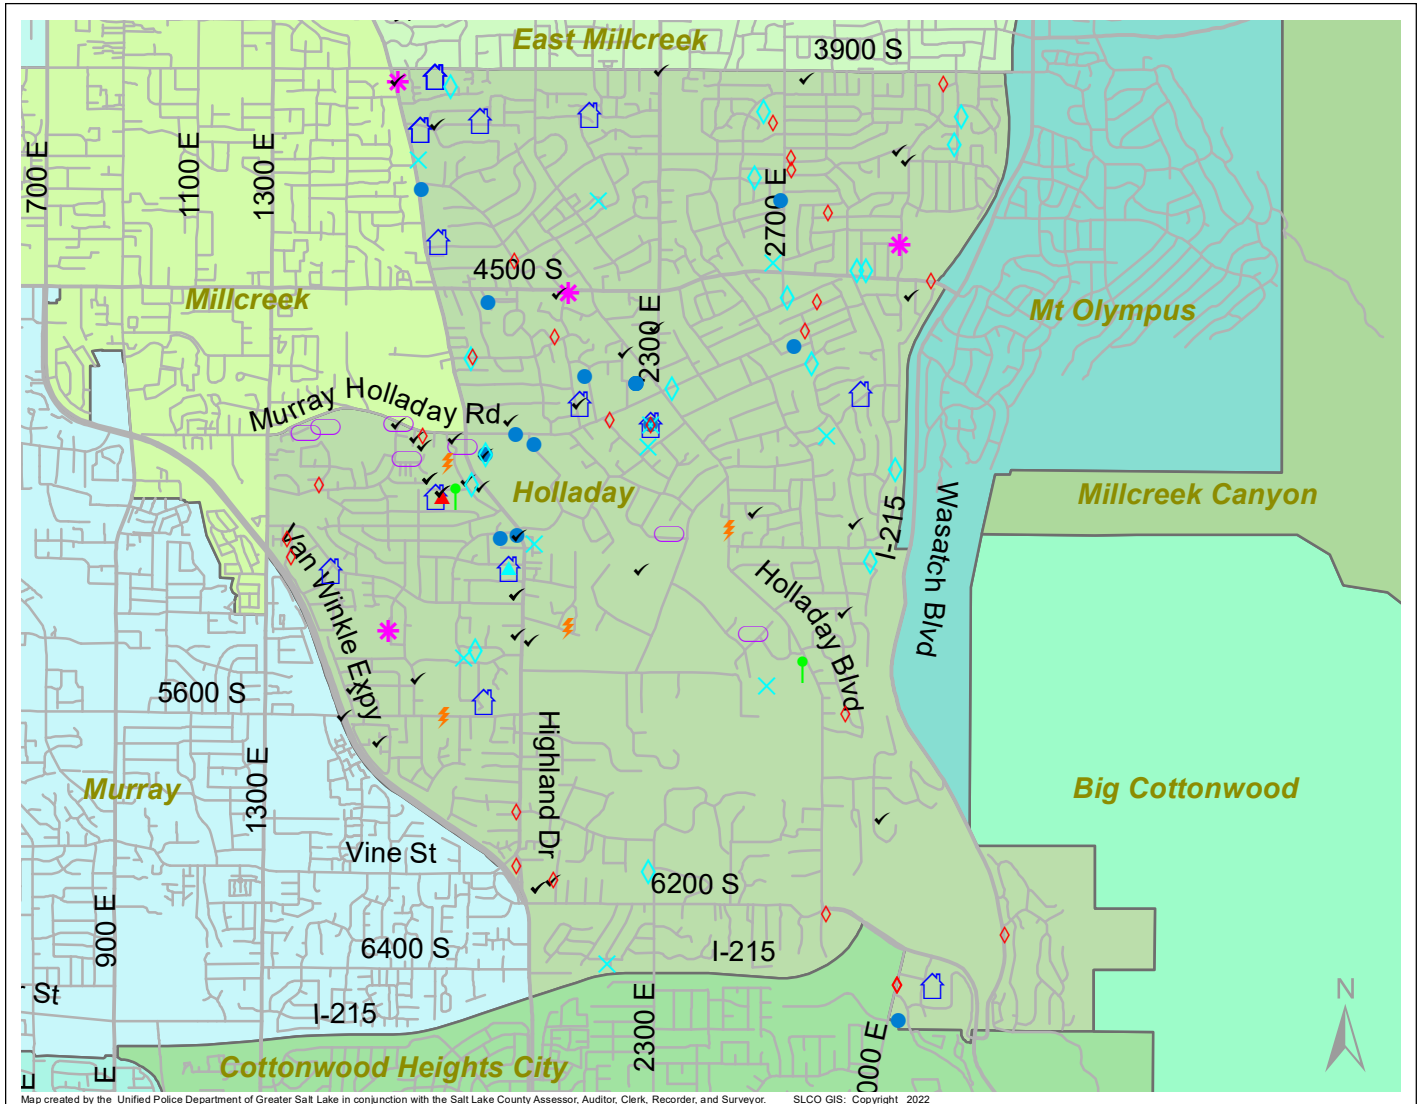

Case Report: Holladay

2022

Jan

**UNIFIED
POLICE**
GREATER SALT LAKE

Total Number of Calls: 978
Total Number of Cases: 325
Total Number of Offenses: 366

SUMMARY OF GROUP A CRIMES	
Arson: 0	Domestic Violence: 19
Assaults: 5	Drive-By Shootings: 0
--Aggravated: 0	Drug Offenses: 6
--Simple: 5	Gang-related: 0
Auto Thefts: 7	Graffiti: 3
Burglary: 16	Hate Crimes: Unavailable
--Business: 10	Juvenile-related: Unavailable
--Residential: 6	Sex Crimes: 1
Homicide: 0	Suspicious Circumstances: 42
Sexual Assault: 1	Vandalism: 13
Robbery: 2	Weapon Violation: 0
Theft/Larceny: 17	Weapon/Force Involved: 16
Vehicle Burglary: 26	1 (Gun): 2
	2 (Knife): 0
	3 (Force Involved): 6
	5 (Unknown): 0
	6 (Rifle/Shotgun): 0

1. **LEGEND:**
2. Arson
   - Assault-Aggravated or Simple
   - Auto Theft
   - Burglary-Business or Residential
   - Domestic Violence
   - Drive-By Shooting
   - Drug-related Offense
   - Graffiti
   - Homicide
   - Sexual Assault
   - Robbery
   - Sex Offense
   - Suspicious Circumstance
   - Theft/Larceny
   - Vandalism
   - Vehicle Burglary
   - Weapon Violation