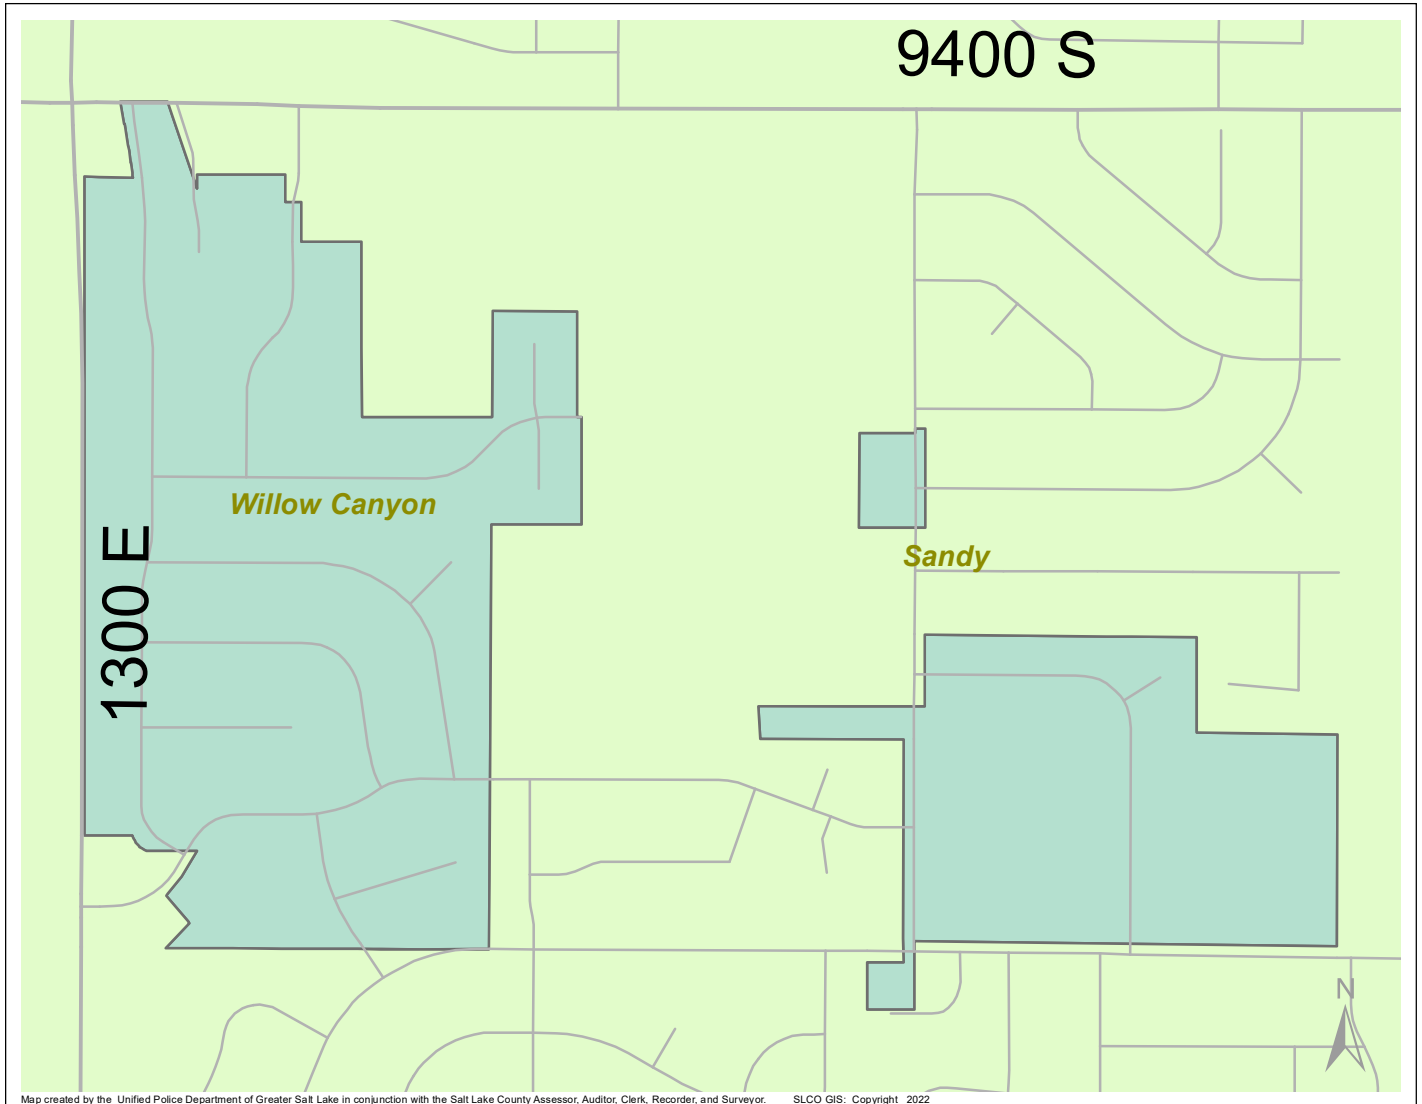

Case Report: Willow Canyon

2022

Aug

**UNIFIED
POLICE**
GREATER SALT LAKE

Total Number of Calls: 9
Total Number of Cases: 2
Total Number of Offenses: 2

SUMMARY OF GROUP A CRIMES	
Arson: 0	Domestic Violence: 0
Assaults: 0	Drive-By Shootings: 0
--Aggravated: 0	Drug Offenses: 0
--Simple: 0	Gang-related: 0
Auto Thefts: 0	Graffiti: 0
Burglary: 0	Hate Crimes: Unavailable
--Business: 0	Juvenile-related: Unavailable
--Residential: 0	Sex Crimes: 0
Homicide: 0	Suspicious Circumstances: 0
Sexual Assault: 0	Vandalism: 0
Robbery: 0	Weapon Violation: 0
Theft/Larceny: 0	Weapon/Force Involved: 0
Vehicle Burglary: 0	1 (Gun): 0
	2 (Knife): 0
	3 (Force Involved): 0
	5 (Unknown): 0
	6 (Rifle/Shotgun): 0

1. **LEGEND:**
2. Arson
   - Assault-Aggravated or Simple
   - Auto Theft
   - Burglary-Business or Residential
   - Domestic Violence
   - Drive-By Shooting
   - Drug-related Offense
   - Graffiti
   - Homicide
   - Sexual Assault
   - Robbery
   - Sex Offense
   - Suspicious Circumstance
   - Theft/Larceny
   - Vandalism
   - Vehicle Burglary
   - Weapon Violation

9/6/2022