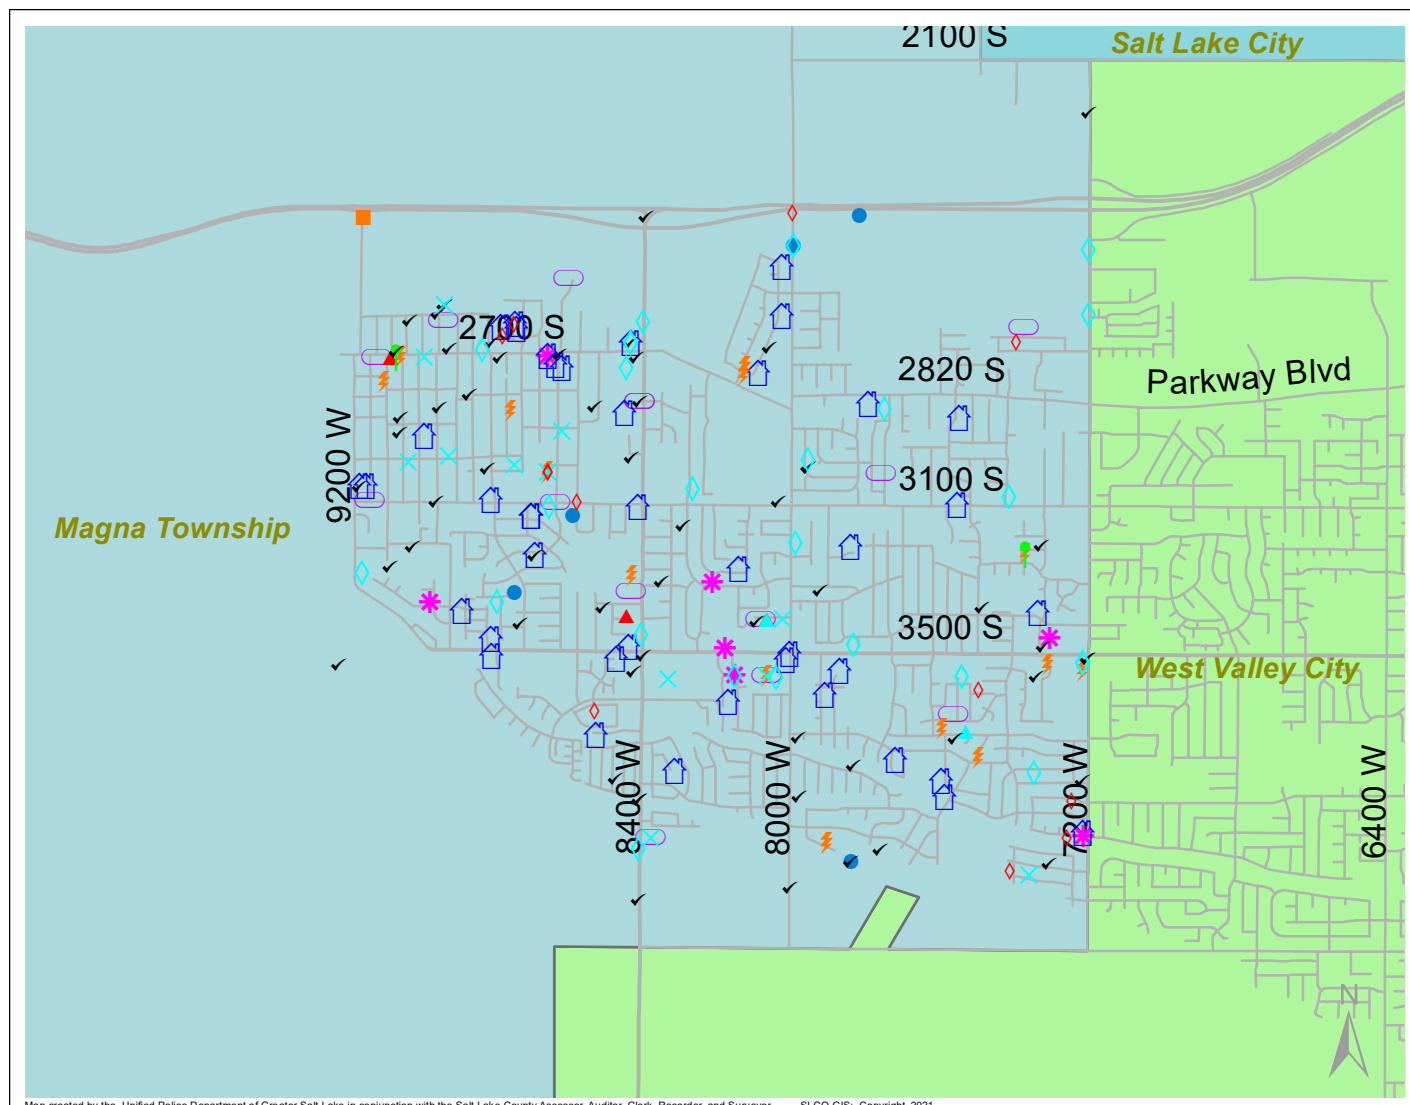

Case Report: Magna Township

2021

Oct

UNIFIED POLICE
GREATER SALT LAKE

Total Number of Calls: 1637
Total Number of Cases: 522
Total Number of Offenses: 601

SUMMARY OF GROUP A CRIMES	
Arson: 0	Domestic Violence: 46
Assaults: 11	Drive-By Shootings: 0
--Aggravated: 0	Drug Offenses: 23
--Simple: 11	Gang-related: 5
Auto Thefts: 15	Graffiti: 1
Burglary: 6	Hate Crimes: Unavailable
--Business: 3	Juvenile-related: Unavailable
--Residential: 2	Sex Crimes: 2
Homicide: 0	Suspicious Circumstances: 61
Sexual Assault: 3	Vandalism: 14
Robbery: 2	Weapon Violation: 2
Theft/Larceny: 26	Weapon/Force Involved: 24
Vehicle Burglary: 14	1 (Gun): 2
	2 (Knife): 2
	3 (Force Involved): 10
	5 (Unknown): 0
	6 (Rifle/Shotgun): 0

1. **LEGEND:**
2. Arson
   - Assault-Aggravated or Simple
   - Auto Theft
   - Burglary-Business or Residential
   - Domestic Violence
   - Drive-By Shooting
   - Drug-related Offense
   - Graffiti
   - Homicide
   - Sexual Assault
   - Robbery
   - Sex Offense
   - Suspicious Circumstance
   - Theft/Larceny
   - Vandalism
   - Vehicle Burglary
   - Weapon Violation