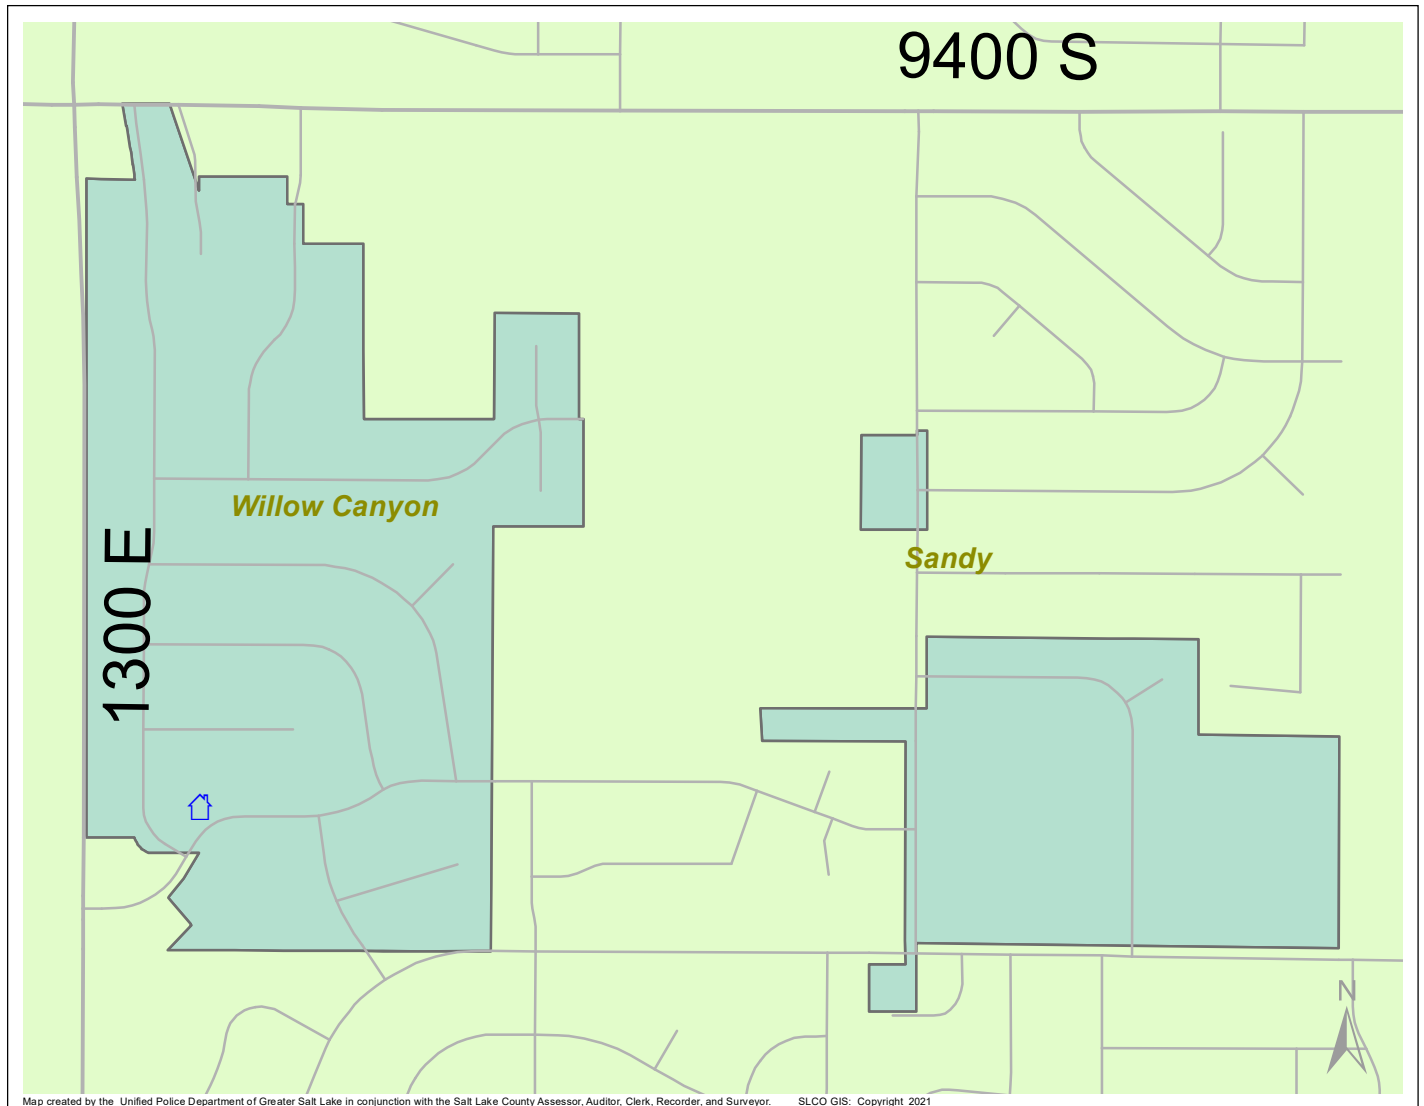

Case Report: Willow Canyon

2021

Nov

**UNIFIED
POLICE**
GREATER SALT LAKE

Total Number of Calls: 33
Total Number of Cases: 6
Total Number of Offenses: 7

SUMMARY OF GROUP A CRIMES	
Arson: 0	Domestic Violence: 1
Assaults: 0	Drive-By Shootings: 0
--Aggravated: 0	Drug Offenses: 0
--Simple: 0	Gang-related: 0
Auto Thefts: 0	Graffiti: 0
Burglary: 0	Hate Crimes: Unavailable
--Business: 0	Juvenile-related: Unavailable
--Residential: 0	Sex Crimes: 0
Homicide: 0	Suspicious Circumstances: 0
Sexual Assault: 0	Vandalism: 0
Robbery: 0	Weapon Violation: 0
Theft/Larceny: 0	Weapon/Force Involved: 0
Vehicle Burglary: 0	1 (Gun): 0
	2 (Knife): 0
	3 (Force Involved): 0
	5 (Unknown): 0
	6 (Rifle/Shotgun): 0

1. **LEGEND:**
2. Arson
   - Assault-Aggravated or Simple
   - Auto Theft
   - Burglary-Business or Residential
   - Domestic Violence
   - Drive-By Shooting
   - Drug-related Offense
   - Graffiti
   - Homicide
   - Sexual Assault
   - Robbery
   - Sex Offense
   - Suspicious Circumstance
   - Theft/Larceny
   - Vandalism
   - Vehicle Burglary
   - Weapon Violation

12/6/2021