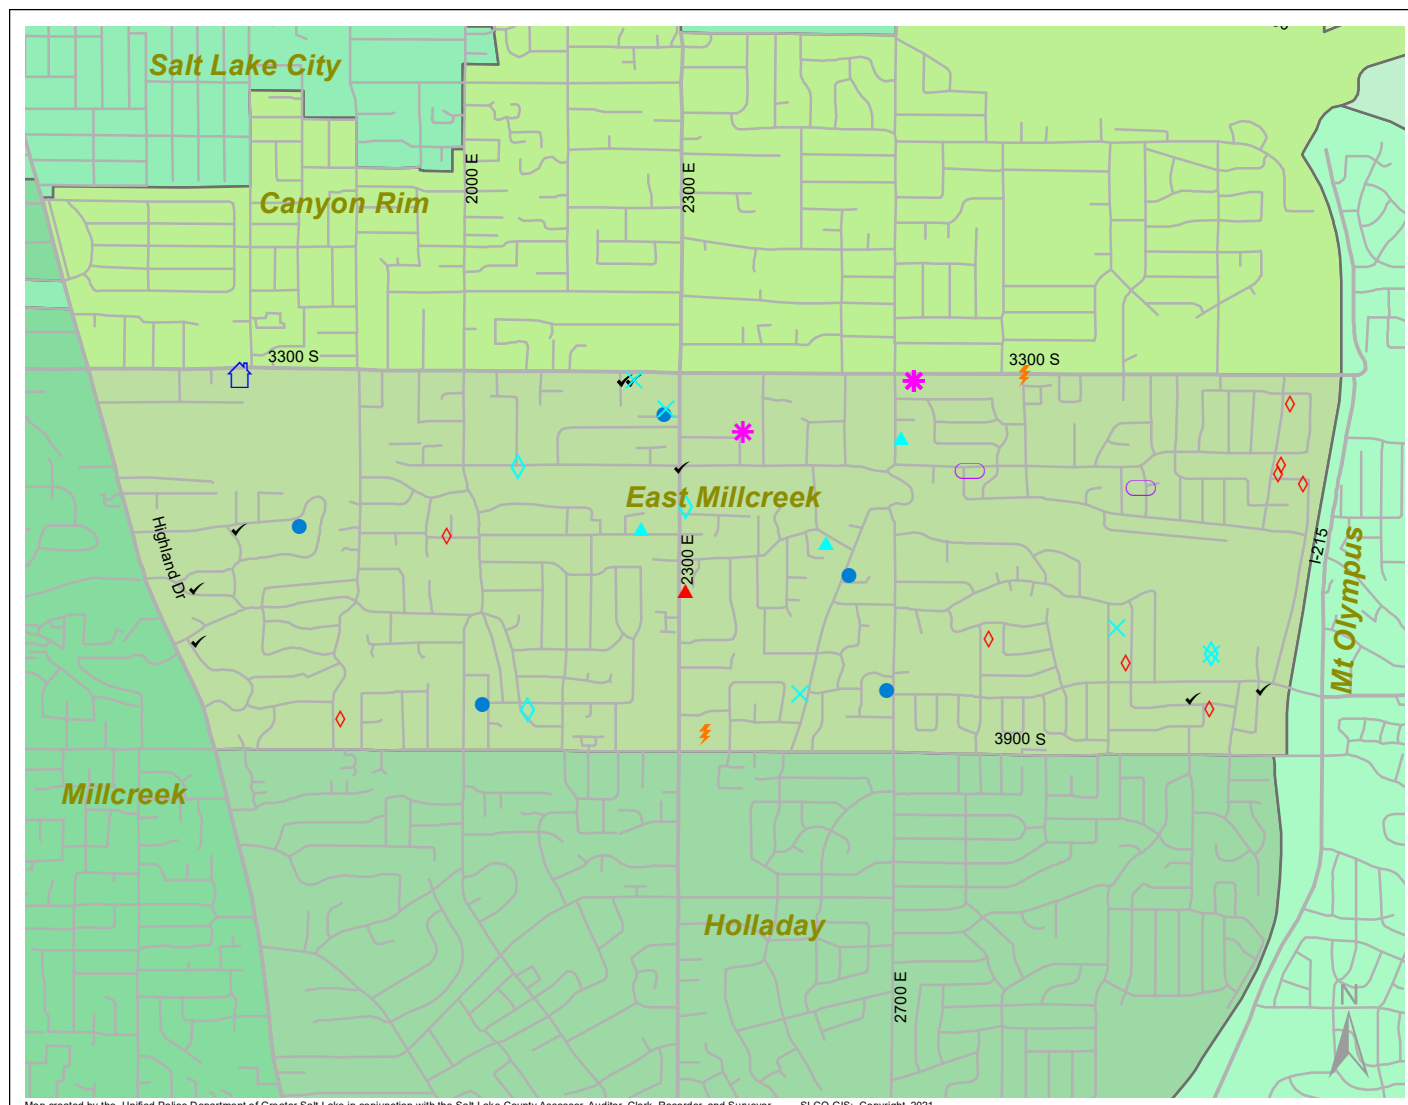

Case Report: East Millcreek

2021

Mar

**UNIFIED
POLICE**
GREATER SALT LAKE

Total Number of Calls: 286
Total Number of Cases: 90
Total Number of Offenses: 97

SUMMARY OF GROUP A CRIMES	
Arson: 0	Domestic Violence: 1
Assaults: 4	Drive-By Shootings: 0
--Aggravated: 0	Drug Offenses: 2
--Simple: 4	Gang-related: 0
Auto Thefts: 2	Graffiti: 0
Burglary: 5	Hate Crimes: Unavailable
--Business: 1	Juvenile-related: Unavailable
--Residential: 4	Sex Crimes: 3
Homicide: 0	Suspicious Circumstances: 10
Sexual Assault: 1	Vandalism: 6
Robbery: 0	Weapon Violation: 0
Theft/Larceny: 4	Weapon/Force Involved: 6
Vehicle Burglary: 10	1 (Gun): 0
	2 (Knife): 0
	3 (Force Involved): 2
	5 (Unknown): 0
	6 (Rifle/Shotgun): 0

1. **LEGEND:**
2. Arson
   - Assault-Aggravated or Simple
   - Auto Theft
   - Burglary-Business or Residential
   - Domestic Violence
   - Drive-By Shooting
   - Drug-related Offense
   - Graffiti
   - Homicide
   - Sexual Assault
   - Robbery
   - Sex Offense
   - Suspicious Circumstance
   - Theft/Larceny
   - Vandalism
   - Vehicle Burglary
   - Weapon Violation