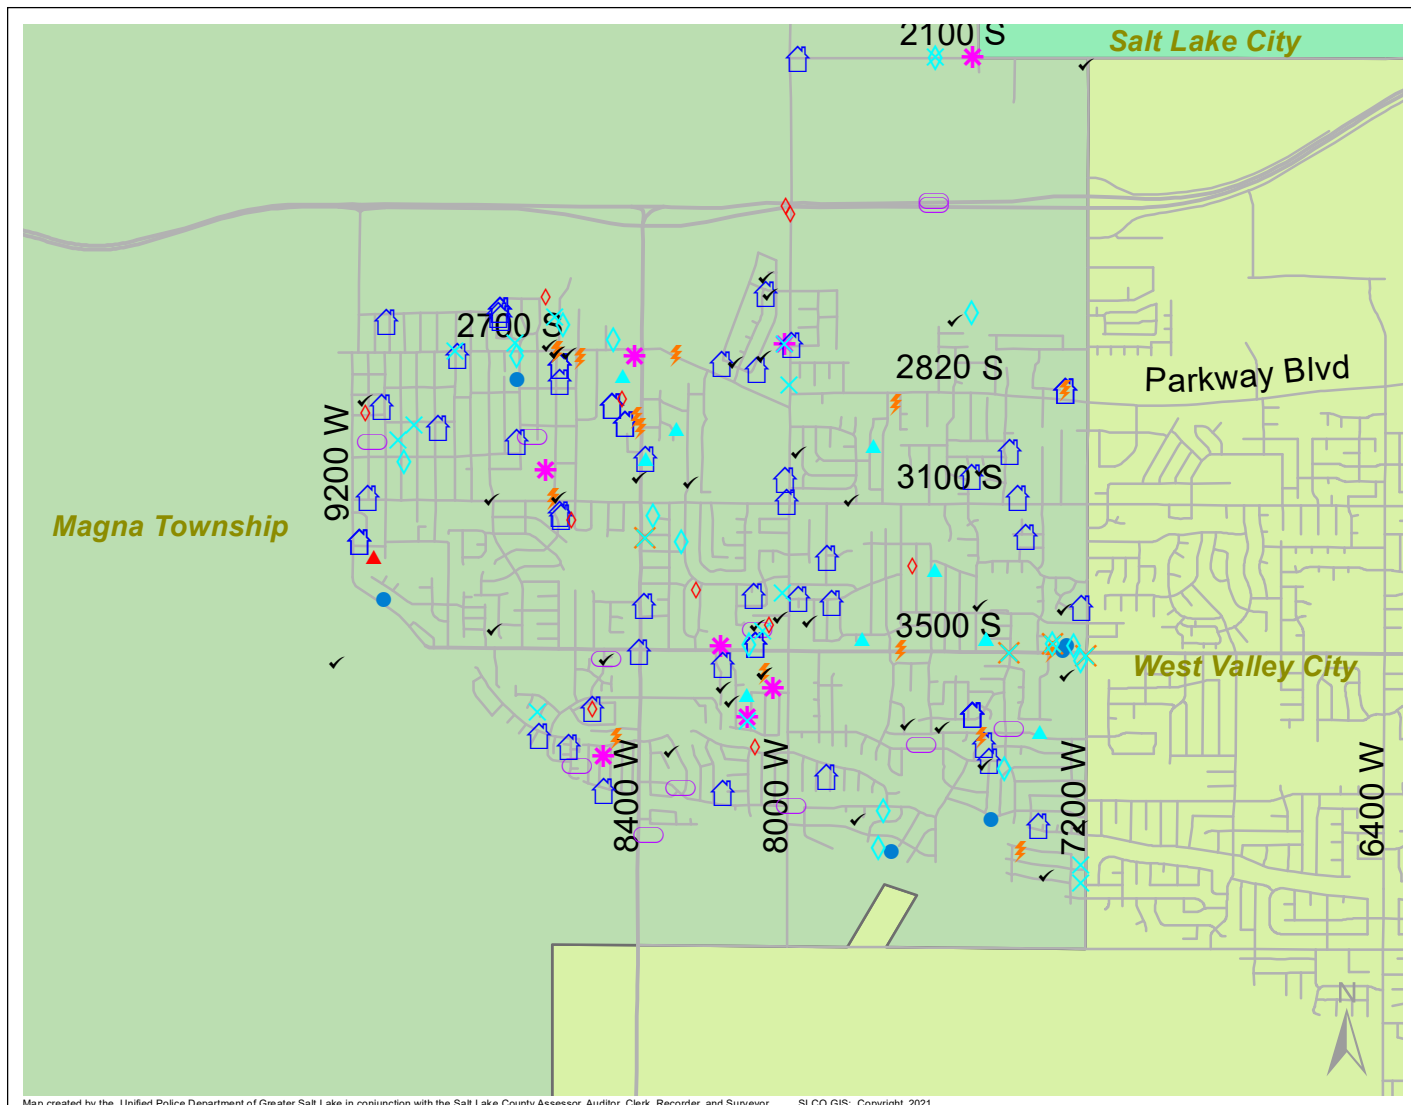

Case Report: Magna Township

2021

Jan

**UNIFIED
POLICE**
GREATER SALT LAKE

Total Number of Calls: 1355
Total Number of Cases: 502
Total Number of Offenses: 589

SUMMARY OF GROUP A CRIMES	
Arson: 0	Domestic Violence: 64
Assaults: 10	Drive-By Shootings: 0
--Aggravated: 0	Drug Offenses: 20
--Simple: 10	Gang-related: 10
Auto Thefts: 14	Graffiti: 6
Burglary: 6	Hate Crimes: Unavailable
--Business: 3	Juvenile-related: Unavailable
--Residential: 3	Sex Crimes: 10
Homicide: 0	Suspicious Circumstances: 39
Sexual Assault: 1	Vandalism: 22
Robbery: 0	Weapon Violation: 0
Theft/Larceny: 15	Weapon/Force Involved: 24
Vehicle Burglary: 13	1 (Gun): 0
	2 (Knife): 0
	3 (Force Involved): 12
	5 (Unknown): 0
	6 (Rifle/Shotgun): 0

1. **LEGEND:**
2. Arson
   - Assault-Aggravated or Simple
   - Auto Theft
   - Burglary-Business or Residential
   - Domestic Violence
   - Drive-By Shooting
   - Drug-related Offense
   - Graffiti
   - Homicide
   - Sexual Assault
   - Robbery
   - Sex Offense
   - Suspicious Circumstance
   - Theft/Larceny
   - Vandalism
   - Vehicle Burglary
   - Weapon Violation