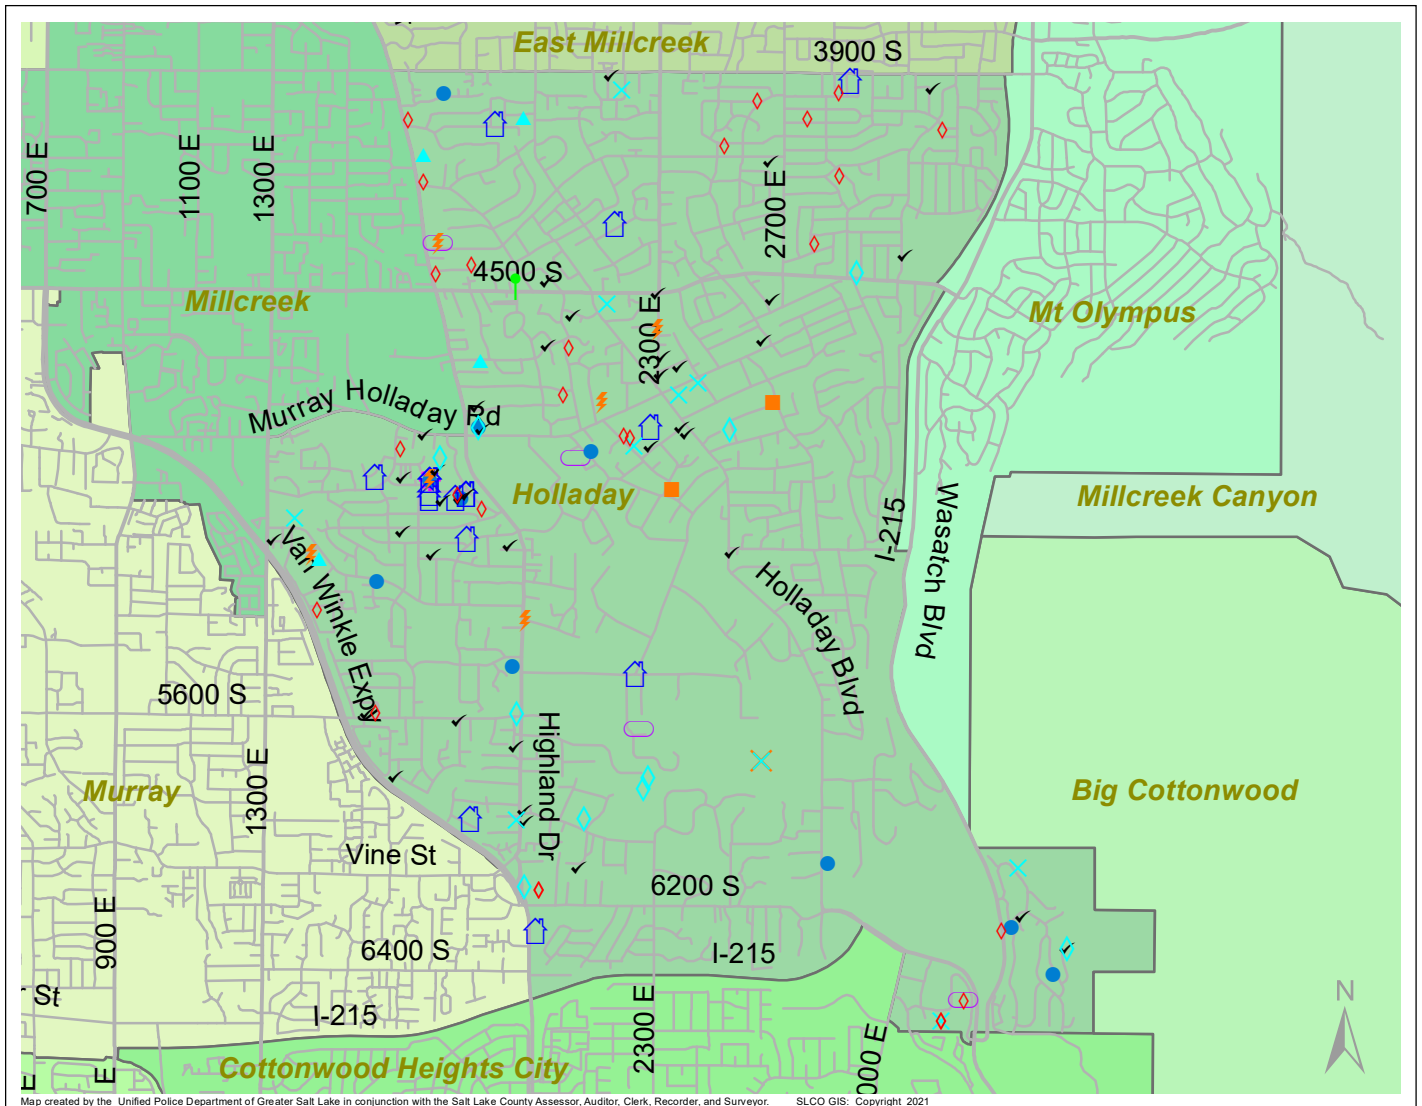

Case Report: Holladay

2021

Jan

**UNIFIED
POLICE**
GREATER SALT LAKE

Total Number of Calls: 936
Total Number of Cases: 273
Total Number of Offenses: 300

SUMMARY OF GROUP A CRIMES	
Arson: 0	Domestic Violence: 20
Assaults: 2	Drive-By Shootings: 0
--Aggravated: 0	Drug Offenses: 8
--Simple: 2	Gang-related: 3
Auto Thefts: 4	Graffiti: 2
Burglary: 11	Hate Crimes: Unavailable
--Business: 2	Juvenile-related: Unavailable
--Residential: 8	Sex Crimes: 4
Homicide: 0	Suspicious Circumstances: 39
Sexual Assault: 0	Vandalism: 13
Robbery: 1	Weapon Violation: 2
Theft/Larceny: 11	Weapon/Force Involved: 9
Vehicle Burglary: 26	1 (Gun): 2
	2 (Knife): 0
	3 (Force Involved): 3
	5 (Unknown): 0
	6 (Rifle/Shotgun): 0

1. **LEGEND:**
2. Arson
   - Assault-Aggravated or Simple
   - Auto Theft
   - Burglary-Business or Residential
   - Domestic Violence
   - Drive-By Shooting
   - Drug-related Offense
   - Graffiti
   - Homicide
   - Sexual Assault
   - Robbery
   - Sex Offense
   - Suspicious Circumstance
   - Theft/Larceny
   - Vandalism
   - Vehicle Burglary
   - Weapon Violation