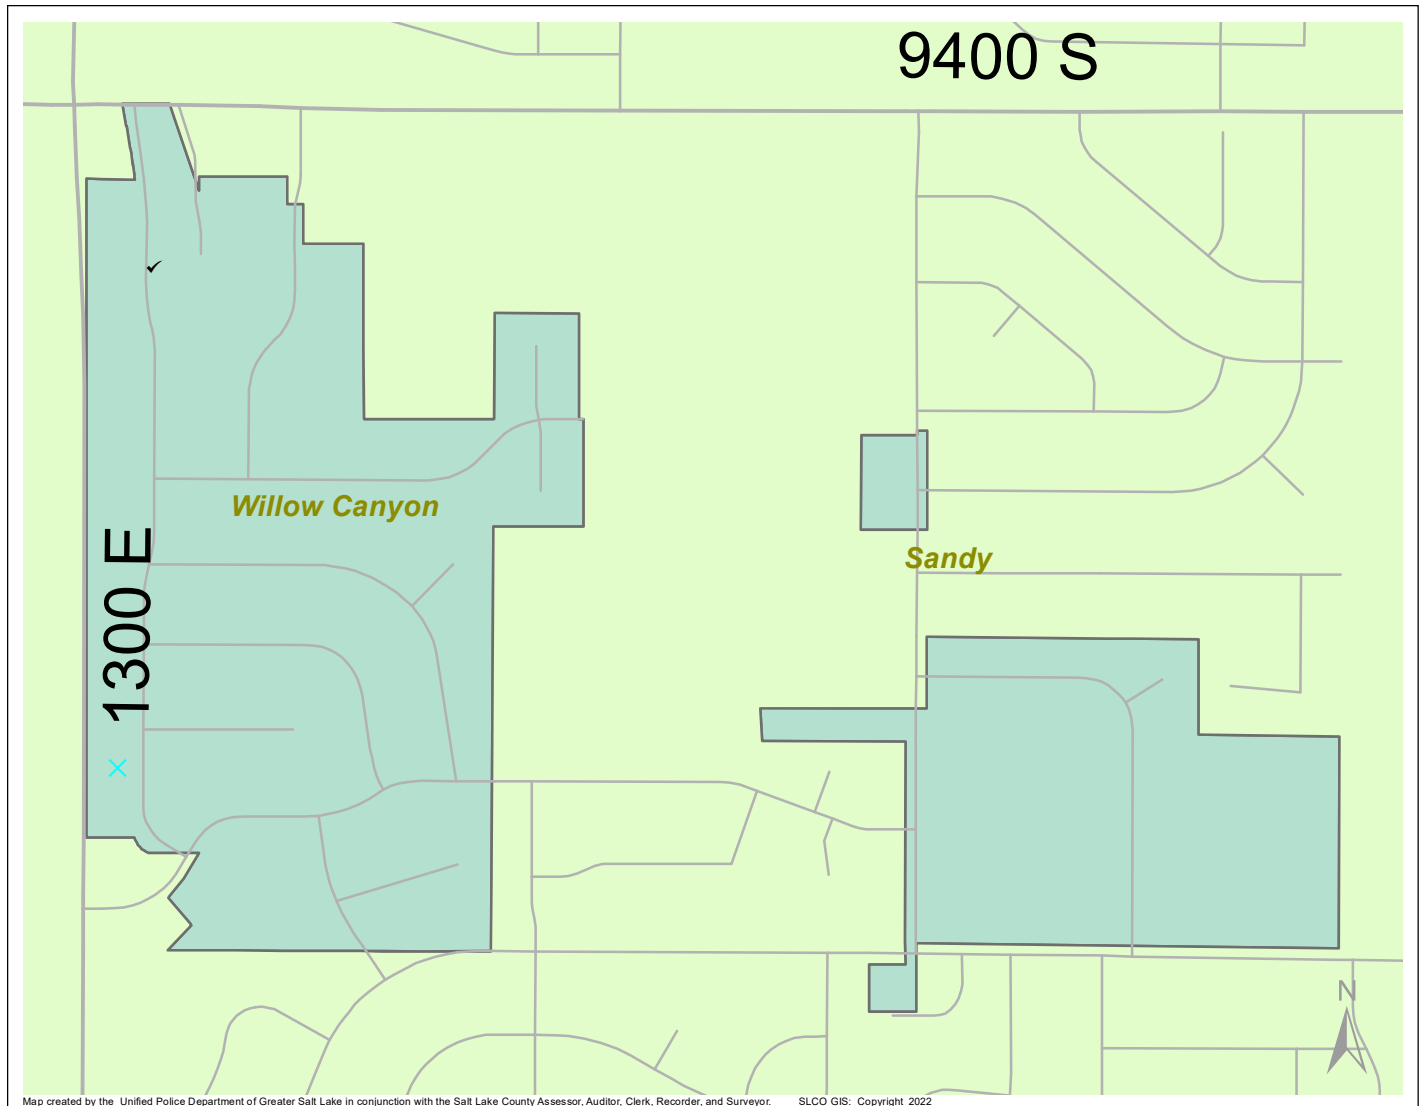

Case Report: Willow Canyon

2021

Dec

**UNIFIED
POLICE**
GREATER SALT LAKE

Total Number of Calls: 45
Total Number of Cases: 13
Total Number of Offenses: 13

SUMMARY OF GROUP A CRIMES	
Arson: 0	Domestic Violence: 0
Assaults: 0	Drive-By Shootings: 0
--Aggravated: 0	Drug Offenses: 0
--Simple: 0	Gang-related: 0
Auto Thefts: 0	Graffiti: 0
Burglary: 0	Hate Crimes: Unavailable
--Business: 0	Juvenile-related: Unavailable
--Residential: 0	Sex Crimes: 0
Homicide: 0	Suspicious Circumstances: 1
Sexual Assault: 0	Vandalism: 1
Robbery: 0	Weapon Violation: 0
Theft/Larceny: 0	Weapon/Force Involved: 0
Vehicle Burglary: 0	1 (Gun): 0
	2 (Knife): 0
	3 (Force Involved): 0
	5 (Unknown): 0
	6 (Rifle/Shotgun): 0

1. **LEGEND:**
2. Arson
   - Assault-Aggravated or Simple
   - Auto Theft
   - Burglary-Business or Residential
   - Domestic Violence
   - Drive-By Shooting
   - Drug-related Offense
   - Graffiti
   - Homicide
   - Sexual Assault
   - Robbery
   - Sex Offense
   - Suspicious Circumstance
   - Theft/Larceny
   - Vandalism
   - Vehicle Burglary
   - Weapon Violation

1/5/2022