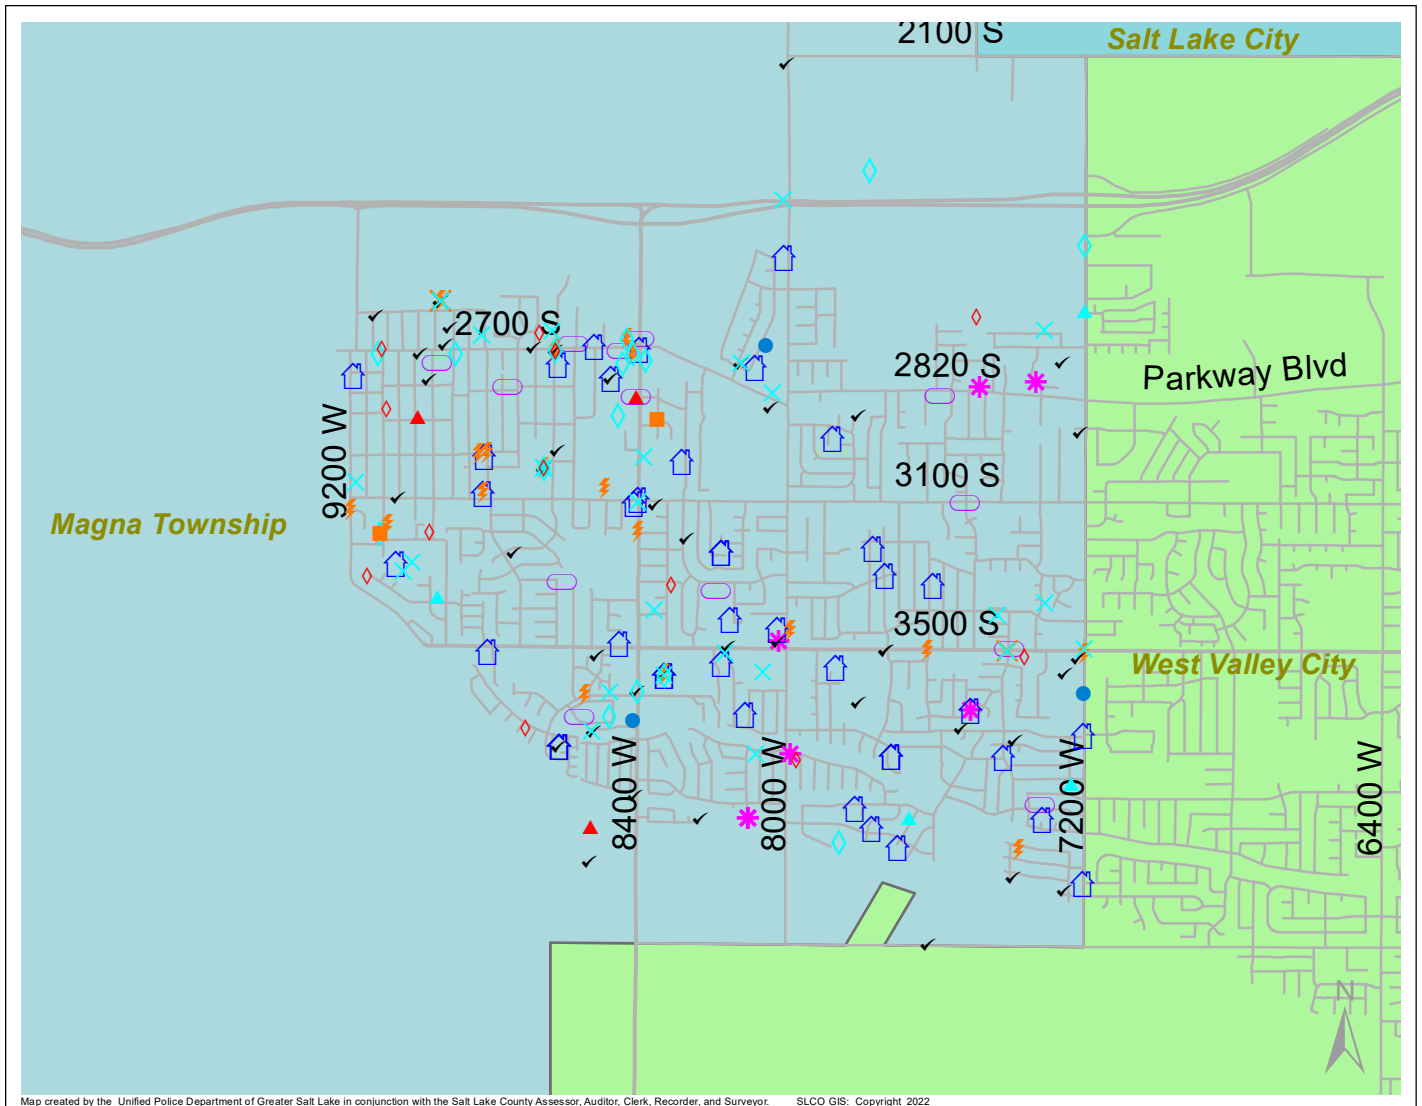

Case Report: Magna Township

2021

Dec

Total Number of Calls: 1575
Total Number of Cases: 508
Total Number of Offenses: 600

SUMMARY OF GROUP A CRIMES	
Arson: 0	Domestic Violence: 50
Assaults: 8	Drive-By Shootings: 0
--Aggravated: 0	Drug Offenses: 29
--Simple: 8	Gang-related: 11
Auto Thefts: 17	Graffiti: 6
Burglary: 3	Hate Crimes: Unavailable
--Business: 3	Juvenile-related: Unavailable
--Residential: 0	Sex Crimes: 5
Homicide: 0	Suspicious Circumstances: 43
Sexual Assault: 3	Vandalism: 30
Robbery: 0	Weapon Violation: 5
Theft/Larceny: 18	Weapon/Force Involved: 22
Vehicle Burglary: 15	1 (Gun): 7
	2 (Knife): 0
	3 (Force Involved): 8
	5 (Unknown): 1
	6 (Rifle/Shotgun): 0

1. **LEGEND:**
2. Arson
   - Assault-Aggravated or Simple
   - Auto Theft
   - Burglary-Business or Residential
   - Domestic Violence
   - Drive-By Shooting
   - Drug-related Offense
   - Graffiti
   - Homicide
   - Sexual Assault
   - Robbery
   - Sex Offense
   - Suspicious Circumstance
   - Theft/Larceny
   - Vandalism
   - Vehicle Burglary
   - Weapon Violation