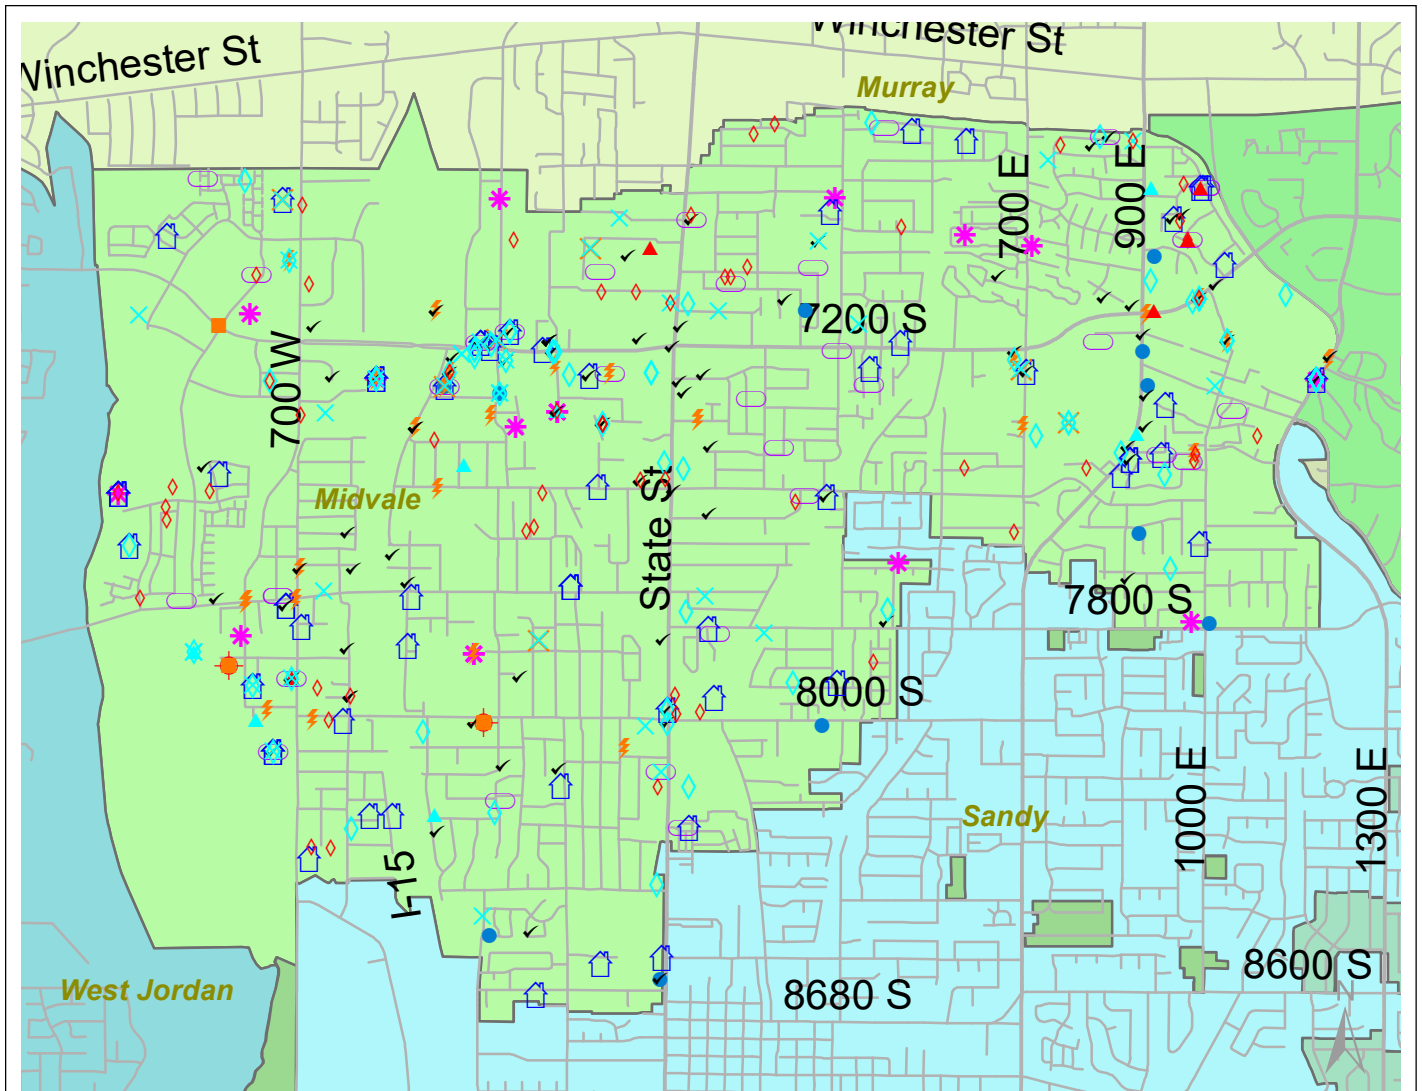

Case Report: Midvale

2021

Aug

UNIFIED POLICE
GREATER SALT LAKE

Total Number of Calls: 3026
Total Number of Cases: 1070
Total Number of Offenses: 1236

SUMMARY OF GROUP A CRIMES	
Arson: 0	Domestic Violence: 64
Assaults: 17	Drive-By Shootings: 2
--Aggravated: 0	Drug Offenses: 36
--Simple: 17	Gang-related: 16
Auto Thefts: 40	Graffiti: 10
Burglary: 11	Hate Crimes: Unavailable
--Business: 6	Juvenile-related: Unavailable
--Residential: 4	Sex Crimes: 9
Homicide: 0	Suspicious Circumstances: 86
Sexual Assault: 5	Vandalism: 40
Robbery: 0	Weapon Violation: 4
Theft/Larceny: 75	Weapon/Force Involved: 40
Vehicle Burglary: 58	1 (Gun): 3
	2 (Knife): 2
	3 (Force Involved): 21
	5 (Unknown): 0
	6 (Rifle/Shotgun): 0

1. **LEGEND:**
2. Arson
   - Assault-Aggravated or Simple
   - Auto Theft
   - Burglary-Business or Residential
   - Domestic Violence
   - Drive-By Shooting
   - Drug-related Offense
   - Graffiti
   - Homicide
   - Sexual Assault
   - Robbery
   - Sex Offense
   - Suspicious Circumstance
   - Theft/Larceny
   - Vandalism
   - Vehicle Burglary
   - Weapon Violation