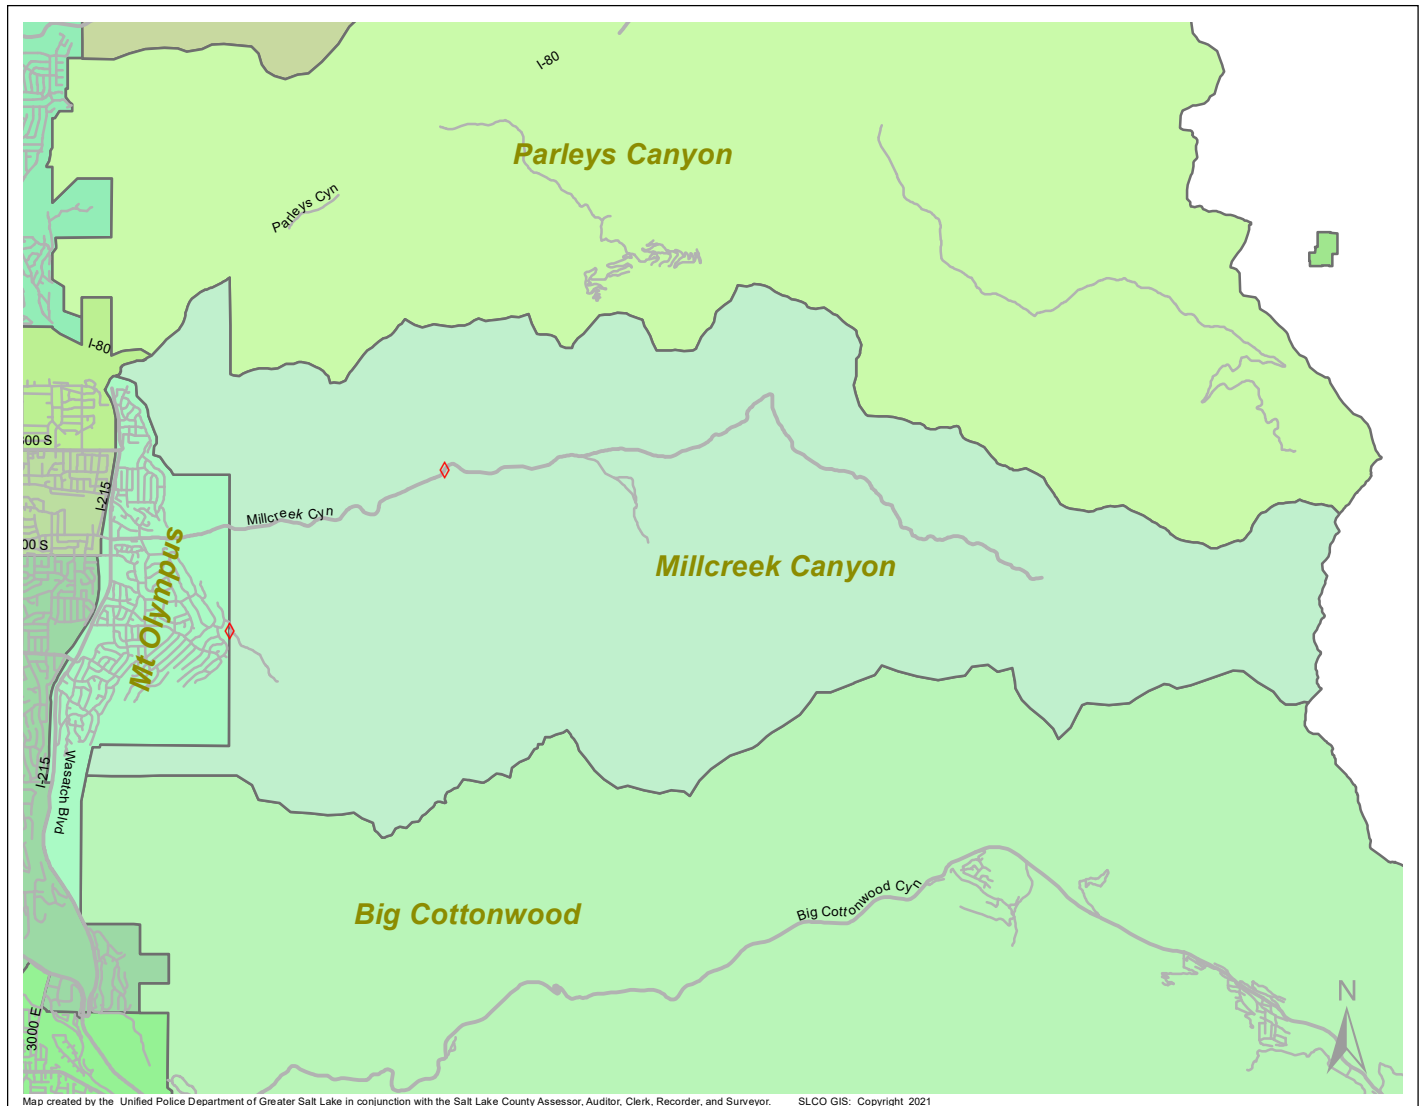

Case Report: Millcreek Canyon

2021

Apr

**UNIFIED
POLICE**
GREATER SALT LAKE

Total Number of Calls: 9
Total Number of Cases: 7
Total Number of Offenses: 8

SUMMARY OF GROUP A CRIMES	
Arson: 0	Domestic Violence: 0
Assaults: 0	Drive-By Shootings: 0
--Aggravated: 0	Drug Offenses: 0
--Simple: 0	Gang-related: 0
Auto Thefts: 0	Graffiti: 0
Burglary: 0	Hate Crimes: Unavailable
--Business: 0	Juvenile-related: Unavailable
--Residential: 0	Sex Crimes: 0
Homicide: 0	Suspicious Circumstances: 0
Sexual Assault: 0	Vandalism: 1
Robbery: 0	Weapon Violation: 0
Theft/Larceny: 0	Weapon/Force Involved: 0
Vehicle Burglary: 2	1 (Gun): 0
	2 (Knife): 0
	3 (Force Involved): 0
	5 (Unknown): 0
	6 (Rifle/Shotgun): 0

1. **LEGEND:**
2. Arson
   - Assault-Aggravated or Simple
   - Auto Theft
   - Burglary-Business or Residential
   - Domestic Violence
   - Drive-By Shooting
   - Drug-related Offense
   - Graffiti
   - Homicide
   - Sexual Assault
   - Robbery
   - Sex Offense
   - Suspicious Circumstance
   - Theft/Larceny
   - Vandalism
   - Vehicle Burglary
   - Weapon Violation