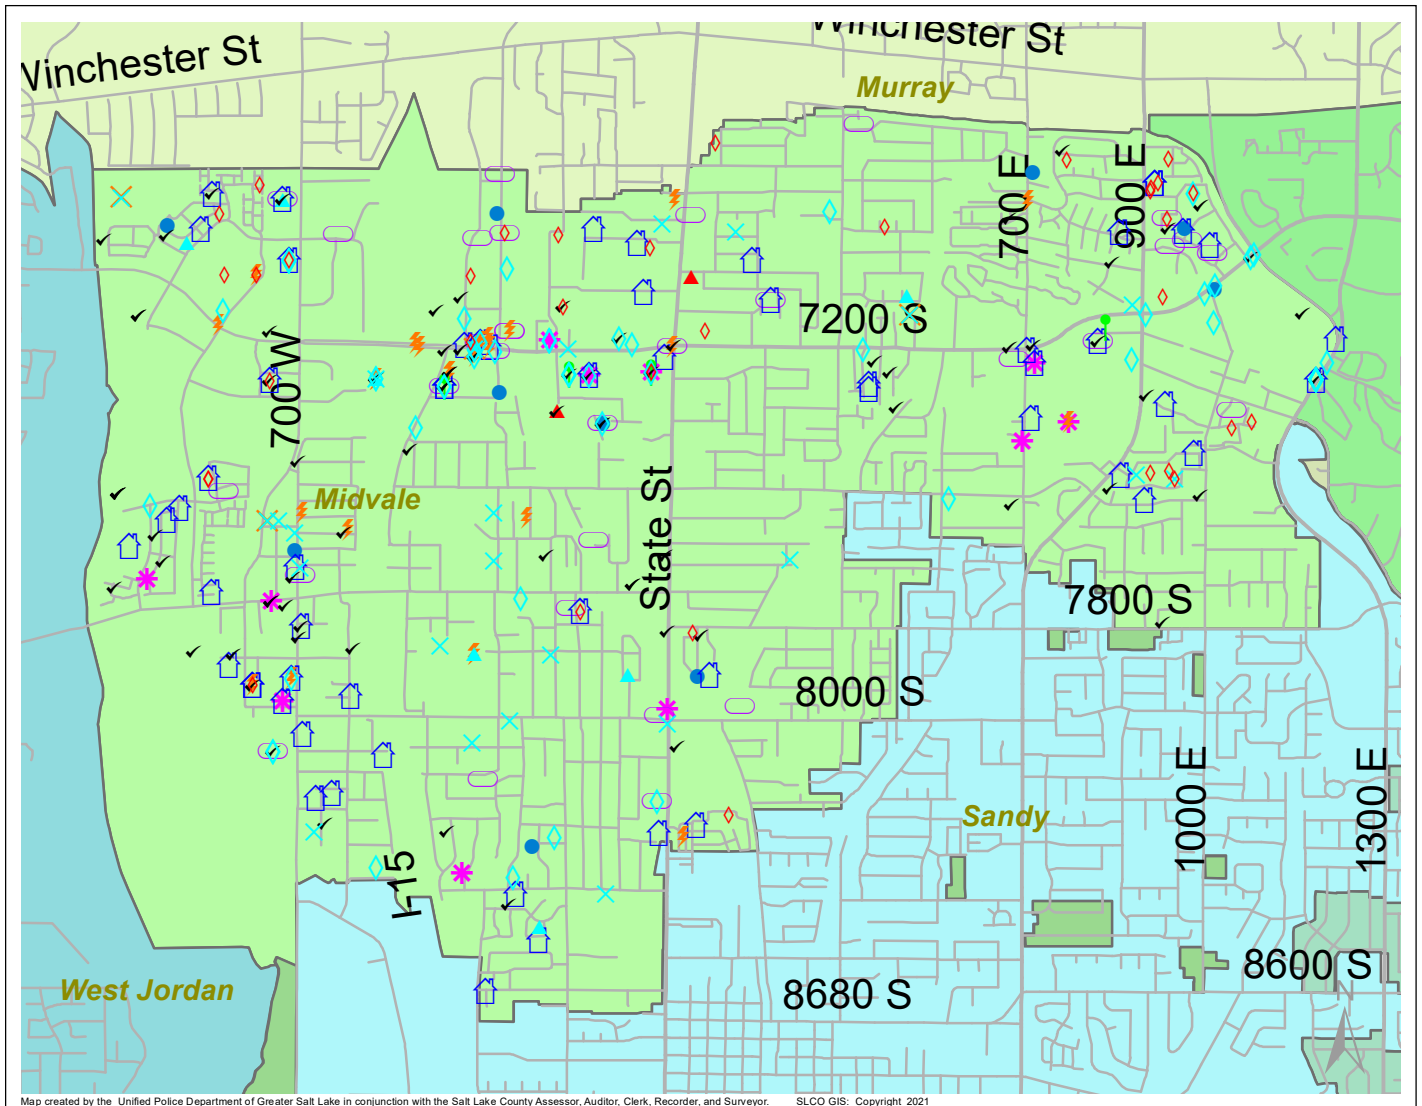

Case Report: Midvale

2021

Apr

UNIFIED POLICE
GREATER SALT LAKE

Total Number of Calls: 2655
Total Number of Cases: 908
Total Number of Offenses: 1083

SUMMARY OF GROUP A CRIMES	
Arson: 0	Domestic Violence: 68
Assaults: 15	Drive-By Shootings: 0
--Aggravated: 1	Drug Offenses: 40
--Simple: 14	Gang-related: 9
Auto Thefts: 34	Graffiti: 5
Burglary: 10	Hate Crimes: Unavailable
--Business: 4	Juvenile-related: Unavailable
--Residential: 6	Sex Crimes: 7
Homicide: 0	Suspicious Circumstances: 85
Sexual Assault: 3	Vandalism: 27
Robbery: 4	Weapon Violation: 3
Theft/Larceny: 58	Weapon/Force Involved: 36
Vehicle Burglary: 37	1 (Gun): 5
	2 (Knife): 2
	3 (Force Involved): 19
	5 (Unknown): 1
	6 (Rifle/Shotgun): 0

1. **LEGEND:**
2. Arson
   - Assault-Aggravated or Simple
   - Auto Theft
   - Burglary-Business or Residential
   - Domestic Violence
   - Drive-By Shooting
   - Drug-related Offense
   - Graffiti
   - Homicide
   - Sexual Assault
   - Robbery
   - Sex Offense
   - Suspicious Circumstance
   - Theft/Larceny
   - Vandalism
   - Vehicle Burglary
   - Weapon Violation