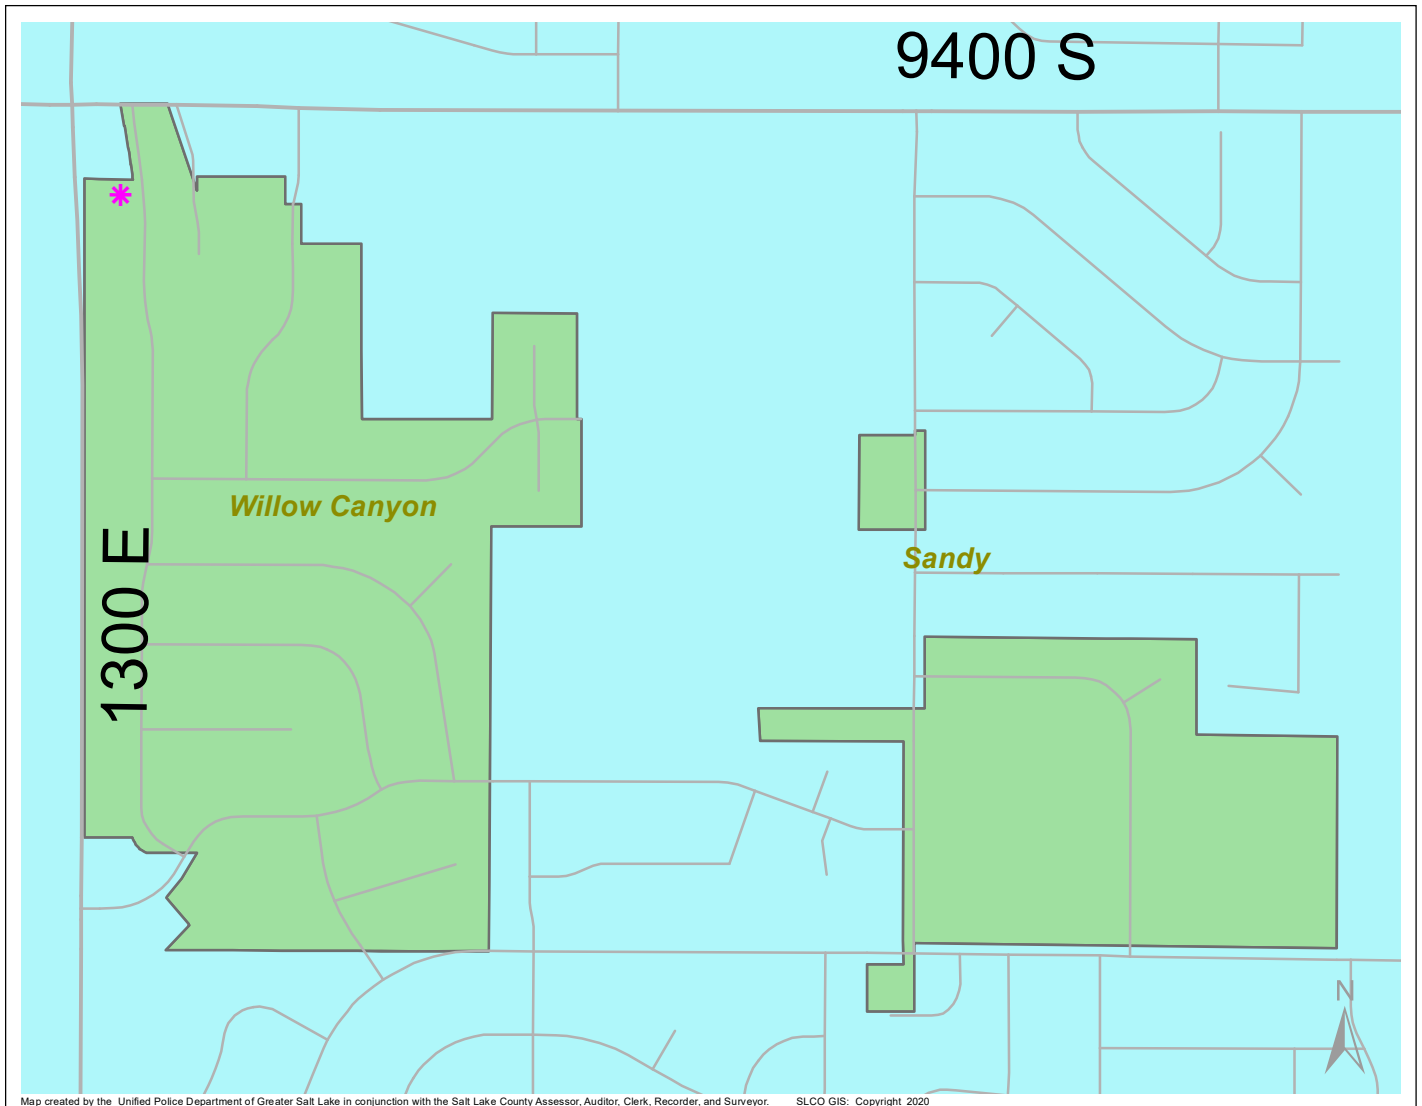

Case Report: Willow Canyon

2020

Nov

**UNIFIED
POLICE**
GREATER SALT LAKE

Total Number of Calls: 13
Total Number of Cases: 2
Total Number of Offenses: 2

SUMMARY OF GROUP A CRIMES	
Arson: 0	Domestic Violence: 0
Assaults: 1	Drive-By Shootings: 0
--Aggravated: 1	Drug Offenses: 0
--Simple: 0	Gang-related: 0
Auto Thefts: 0	Graffiti: 0
Burglary: 0	Hate Crimes: Unavailable
--Business: 0	Juvenile-related: Unavailable
--Residential: 0	Sex Crimes: 0
Homicide: 0	Suspicious Circumstances: 0
Sexual Assault: 0	Vandalism: 0
Robbery: 0	Weapon Violation: 0
Theft/Larceny: 0	Weapon/Force Involved: 1
Vehicle Burglary: 0	1 (Gun): 0
	2 (Knife): 0
	3 (Force Involved): 0
	5 (Unknown): 0
	6 (Rifle/Shotgun): 0

1. **LEGEND:**
2. Arson
   - Assault-Aggravated or Simple
   - Auto Theft
   - Burglary-Business or Residential
   - Domestic Violence
   - Drive-By Shooting
   - Drug-related Offense
   - Graffiti
   - Homicide
   - Sexual Assault
   - Robbery
   - Sex Offense
   - Suspicious Circumstance
   - Theft/Larceny
   - Vandalism
   - Vehicle Burglary
   - Weapon Violation

12/7/2020