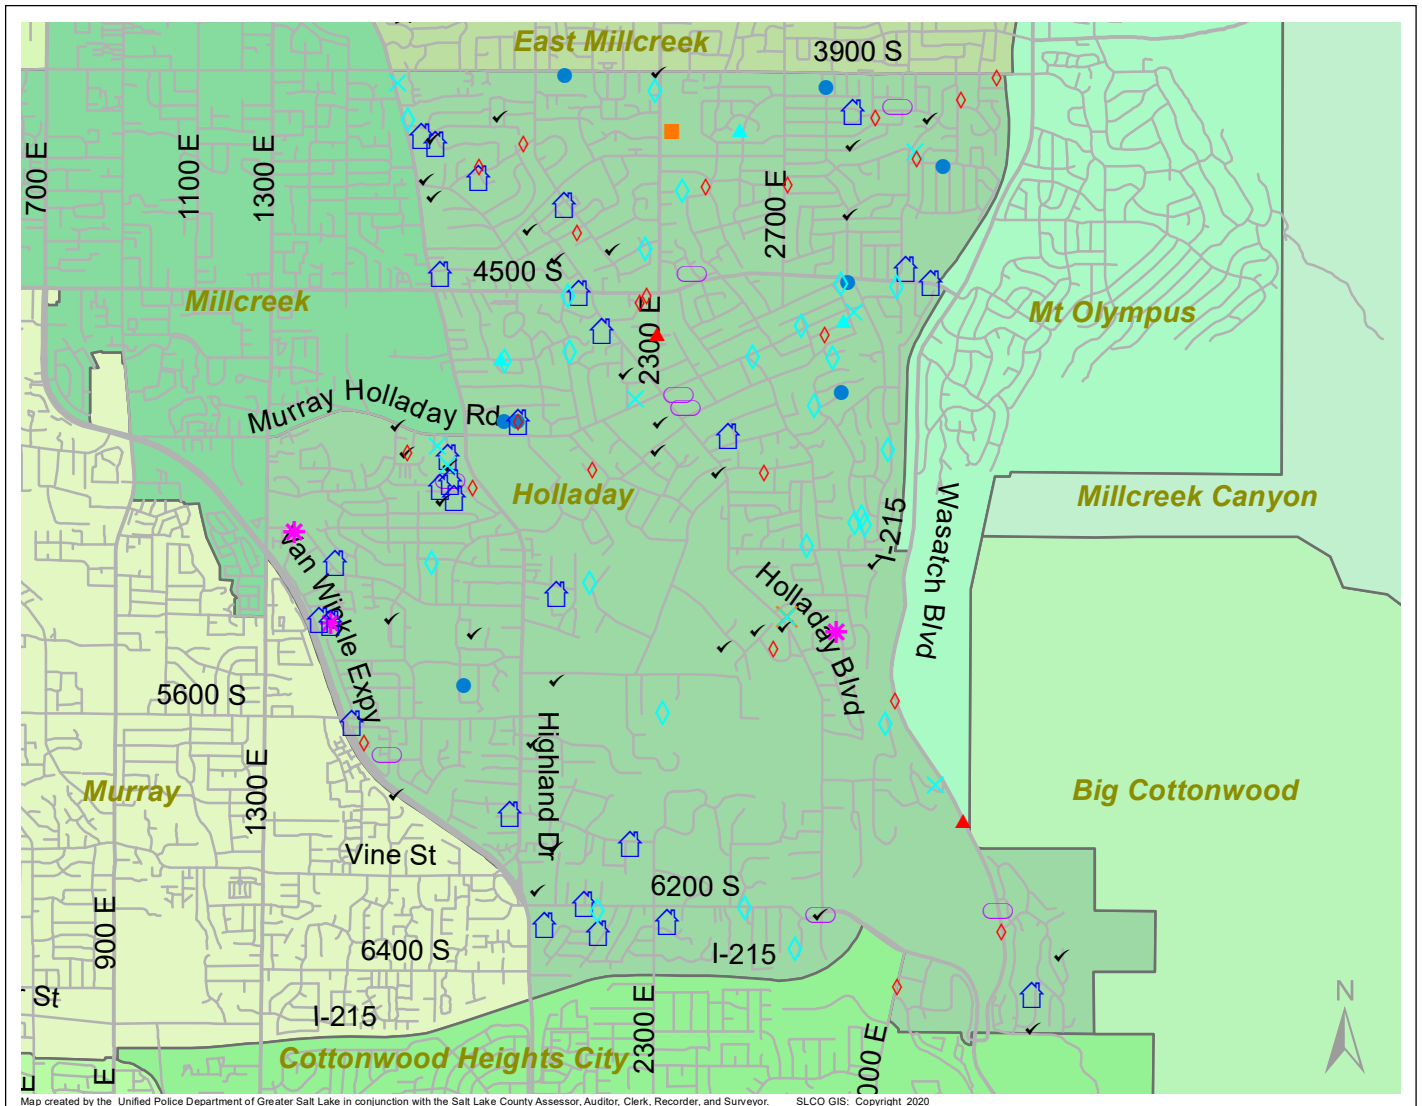

Case Report: Holladay

2020

Jun

**UNIFIED
POLICE**
GREATER SALT LAKE

Total Number of Calls: 1009
Total Number of Cases: 309
Total Number of Offenses: 339

SUMMARY OF GROUP A CRIMES	
Arson: 0	Domestic Violence: 30
Assaults: 3	Drive-By Shootings: 0
--Aggravated: 0	Drug Offenses: 1
--Simple: 3	Gang-related: 0
Auto Thefts: 10	Graffiti: 1
Burglary: 8	Hate Crimes: Unavailable
--Business: 3	Juvenile-related: Unavailable
--Residential: 5	Sex Crimes: 3
Homicide: 0	Suspicious Circumstances: 33
Sexual Assault: 2	Vandalism: 12
Robbery: 0	Weapon Violation: 2
Theft/Larceny: 25	Weapon/Force Involved: 11
Vehicle Burglary: 24	1 (Gun): 1
	2 (Knife): 0
	3 (Force Involved): 4
	5 (Unknown): 1
	6 (Rifle/Shotgun): 0

1. **LEGEND:**
2. Arson
   - Assault-Aggravated or Simple
   - Auto Theft
   - Burglary-Business or Residential
   - Domestic Violence
   - Drive-By Shooting
   - Drug-related Offense
   - Graffiti
   - Homicide
   - Sexual Assault
   - Robbery
   - Sex Offense
   - Suspicious Circumstance
   - Theft/Larceny
   - Vandalism
   - Vehicle Burglary
   - Weapon Violation