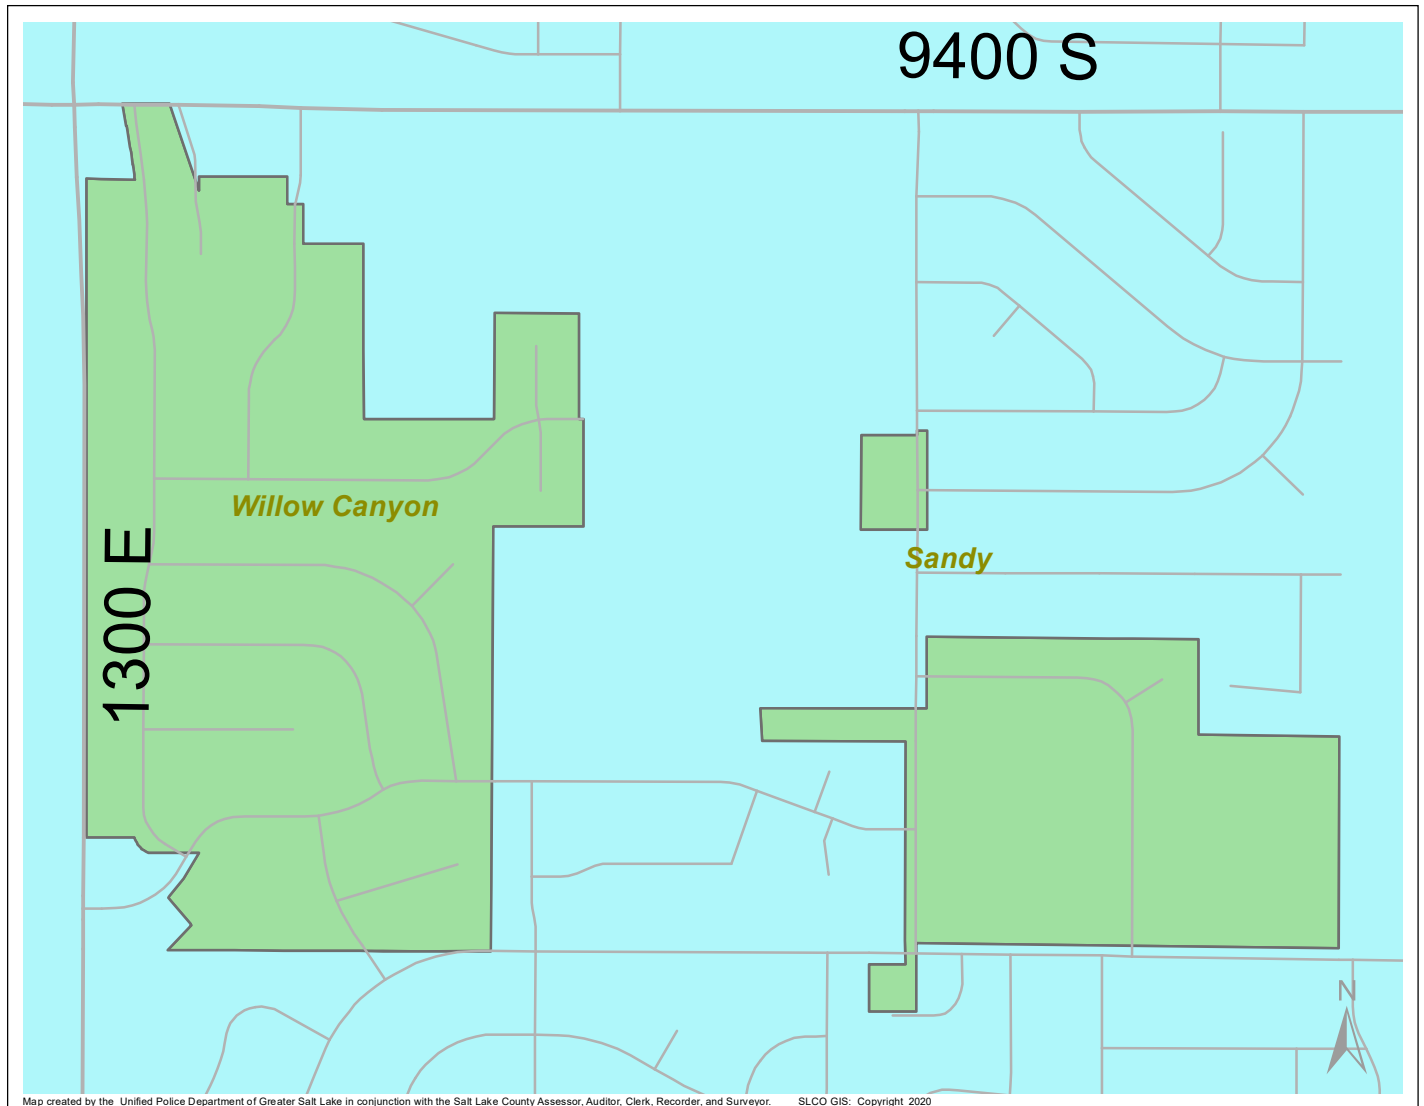

Case Report: Willow Canyon

2020

Feb

**UNIFIED
POLICE**
GREATER SALT LAKE

Total Number of Calls: 3
Total Number of Cases: 0
Total Number of Offenses: 0

SUMMARY OF GROUP A CRIMES	
Arson: 0	Domestic Violence: 0
Assaults: 0	Drive-By Shootings: 0
--Aggravated: 0	Drug Offenses: 0
--Simple: 0	Gang-related: 0
Auto Thefts: 0	Graffiti: 0
Burglary: 0	Hate Crimes: Unavailable
--Business: 0	Juvenile-related: Unavailable
--Residential: 0	Sex Crimes: 0
Homicide: 0	Suspicious Circumstances: 0
Sexual Assault: 0	Vandalism: 0
Robbery: 0	Weapon Violation: 0
Theft/Larceny: 0	Weapon/Force Involved: 0
Vehicle Burglary: 0	1 (Gun): 0
	2 (Knife): 0
	3 (Force Involved): 0
	5 (Unknown): 0
	6 (Rifle/Shotgun): 0

1. **LEGEND:**
2. Arson
   - Assault-Aggravated or Simple
   - Auto Theft
   - Burglary-Business or Residential
   - Domestic Violence
   - Drive-By Shooting
   - Drug-related Offense
   - Graffiti
   - Homicide
   - Sexual Assault
   - Robbery
   - Sex Offense
   - Suspicious Circumstance
   - Theft/Larceny
   - Vandalism
   - Vehicle Burglary
   - Weapon Violation

3/5/2020