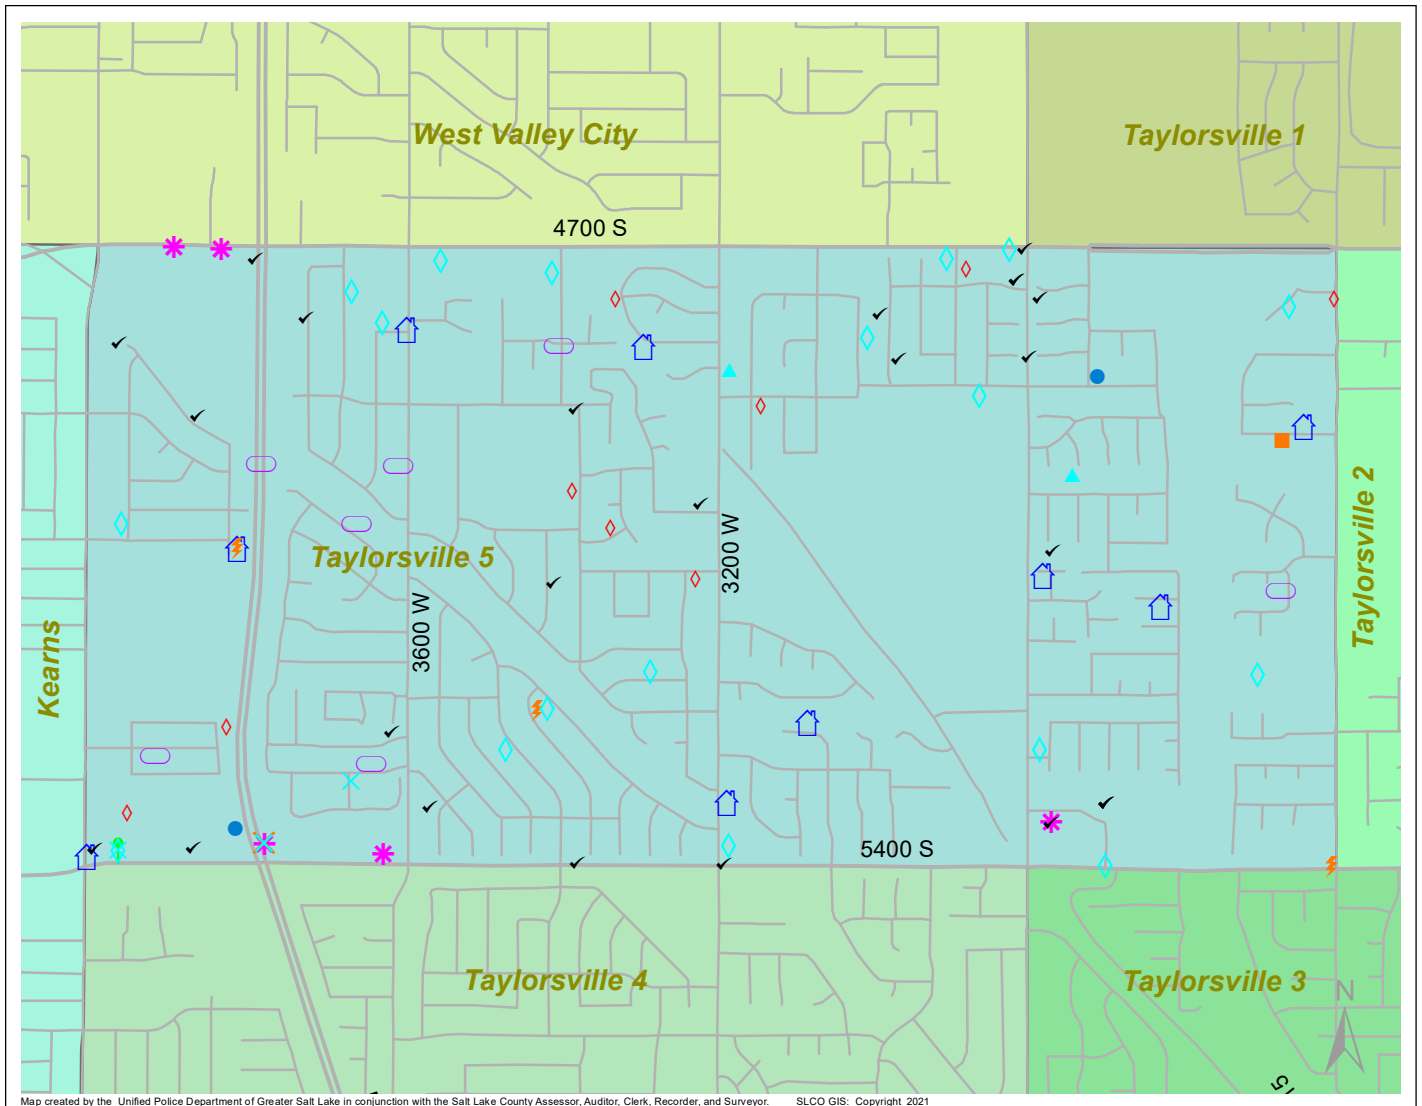

Case Report: Taylorsville 5

2020

Dec

**UNIFIED
POLICE**
GREATER SALT LAKE

Total Number of Calls: 541
Total Number of Cases: 211
Total Number of Offenses: 231

SUMMARY OF GROUP A CRIMES	
Arson: 0	Domestic Violence: 13
Assaults: 5	Drive-By Shootings: 0
--Aggravated: 0	Drug Offenses: 4
--Simple: 5	Gang-related: 1
Auto Thefts: 7	Graffiti: 4
Burglary: 2	Hate Crimes: Unavailable
--Business: 1	Juvenile-related: Unavailable
--Residential: 1	Sex Crimes: 2
Homicide: 0	Suspicious Circumstances: 25
Sexual Assault: 0	Vandalism: 6
Robbery: 1	Weapon Violation: 1
Theft/Larceny: 18	Weapon/Force Involved: 9
Vehicle Burglary: 9	1 (Gun): 1
	2 (Knife): 0
	3 (Force Involved): 4
	5 (Unknown): 0
	6 (Rifle/Shotgun): 0

1. **LEGEND:**
2. Arson
   - Assault-Aggravated or Simple
   - Auto Theft
   - Burglary-Business or Residential
   - Domestic Violence
   - Drive-By Shooting
   - Drug-related Offense
   - Graffiti
   - Homicide
   - Sexual Assault
   - Robbery
   - Sex Offense
   - Suspicious Circumstance
   - Theft/Larceny
   - Vandalism
   - Vehicle Burglary
   - Weapon Violation