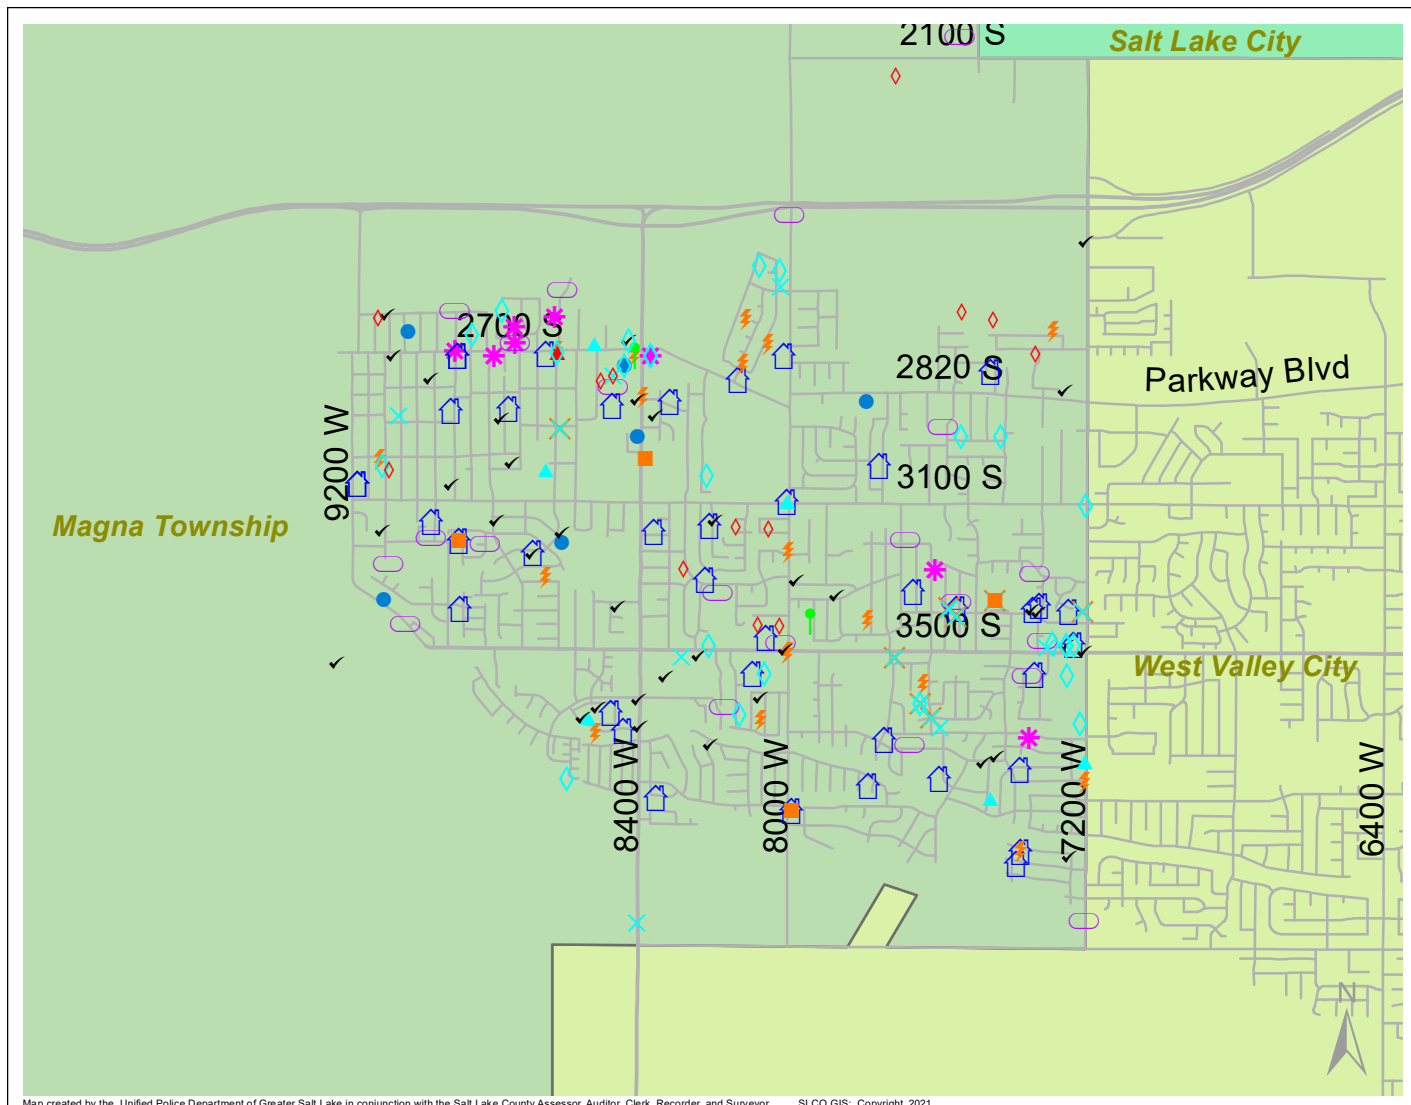

Case Report: Magna Township

2020

Dec

Total Number of Calls: 1310
Total Number of Cases: 488
Total Number of Offenses: 574

SUMMARY OF GROUP A CRIMES	
Arson: 0	Domestic Violence: 46
Assaults: 13	Drive-By Shootings: 0
--Aggravated: 4	Drug Offenses: 24
--Simple: 9	Gang-related: 10
Auto Thefts: 23	Graffiti: 8
Burglary: 6	Hate Crimes: Unavailable
--Business: 3	Juvenile-related: Unavailable
--Residential: 3	Sex Crimes: 7
Homicide: 0	Suspicious Circumstances: 41
Sexual Assault: 1	Vandalism: 18
Robbery: 2	Weapon Violation: 6
Theft/Larceny: 26	Weapon/Force Involved: 29
Vehicle Burglary: 15	1 (Gun): 5
	2 (Knife): 0
	3 (Force Involved): 12
	5 (Unknown): 0
	6 (Rifle/Shotgun): 0

1. **LEGEND:**
2. Arson
   - Assault-Aggravated or Simple
   - Auto Theft
   - Burglary-Business or Residential
   - Domestic Violence
   - Drive-By Shooting
   - Drug-related Offense
   - Graffiti
   - Homicide
   - Sexual Assault
   - Robbery
   - Sex Offense
   - Suspicious Circumstance
   - Theft/Larceny
   - Vandalism
   - Vehicle Burglary
   - Weapon Violation