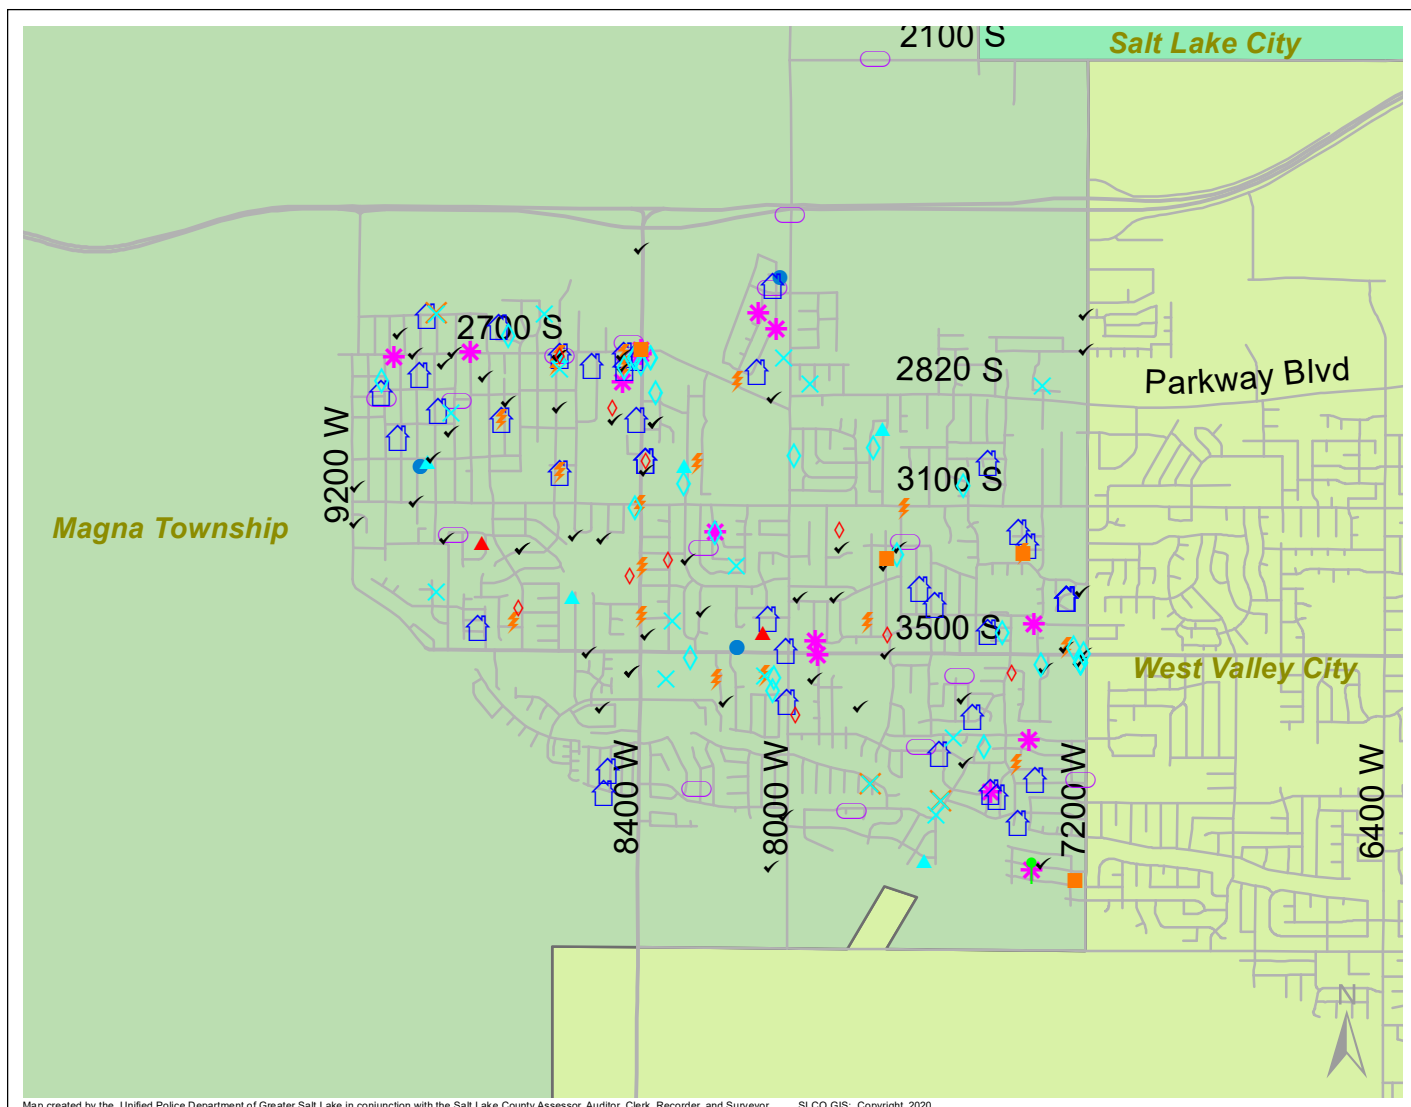

Case Report: Magna Township

2020

Aug

Total Number of Calls: 1442
Total Number of Cases: 561
Total Number of Offenses: 653

SUMMARY OF GROUP A CRIMES	
Arson: 0	Domestic Violence: 51
Assaults: 18	Drive-By Shootings: 0
--Aggravated: 0	Drug Offenses: 37
--Simple: 18	Gang-related: 16
Auto Thefts: 19	Graffiti: 4
Burglary: 5	Hate Crimes: Unavailable
--Business: 2	Juvenile-related: Unavailable
--Residential: 3	Sex Crimes: 7
Homicide: 1	Suspicious Circumstances: 57
Sexual Assault: 3	Vandalism: 17
Robbery: 1	Weapon Violation: 5
Theft/Larceny: 29	Weapon/Force Involved: 37
Vehicle Burglary: 12	1 (Gun): 1
	2 (Knife): 2
	3 (Force Involved): 15
	5 (Unknown): 2
	6 (Rifle/Shotgun): 1

1. **LEGEND:**
2. Arson
   - Assault-Aggravated or Simple
   - Auto Theft
   - Burglary-Business or Residential
   - Domestic Violence
   - Drive-By Shooting
   - Drug-related Offense
   - Graffiti
   - Homicide
   - Sexual Assault
   - Robbery
   - Sex Offense
   - Suspicious Circumstance
   - Theft/Larceny
   - Vandalism
   - Vehicle Burglary
   - Weapon Violation