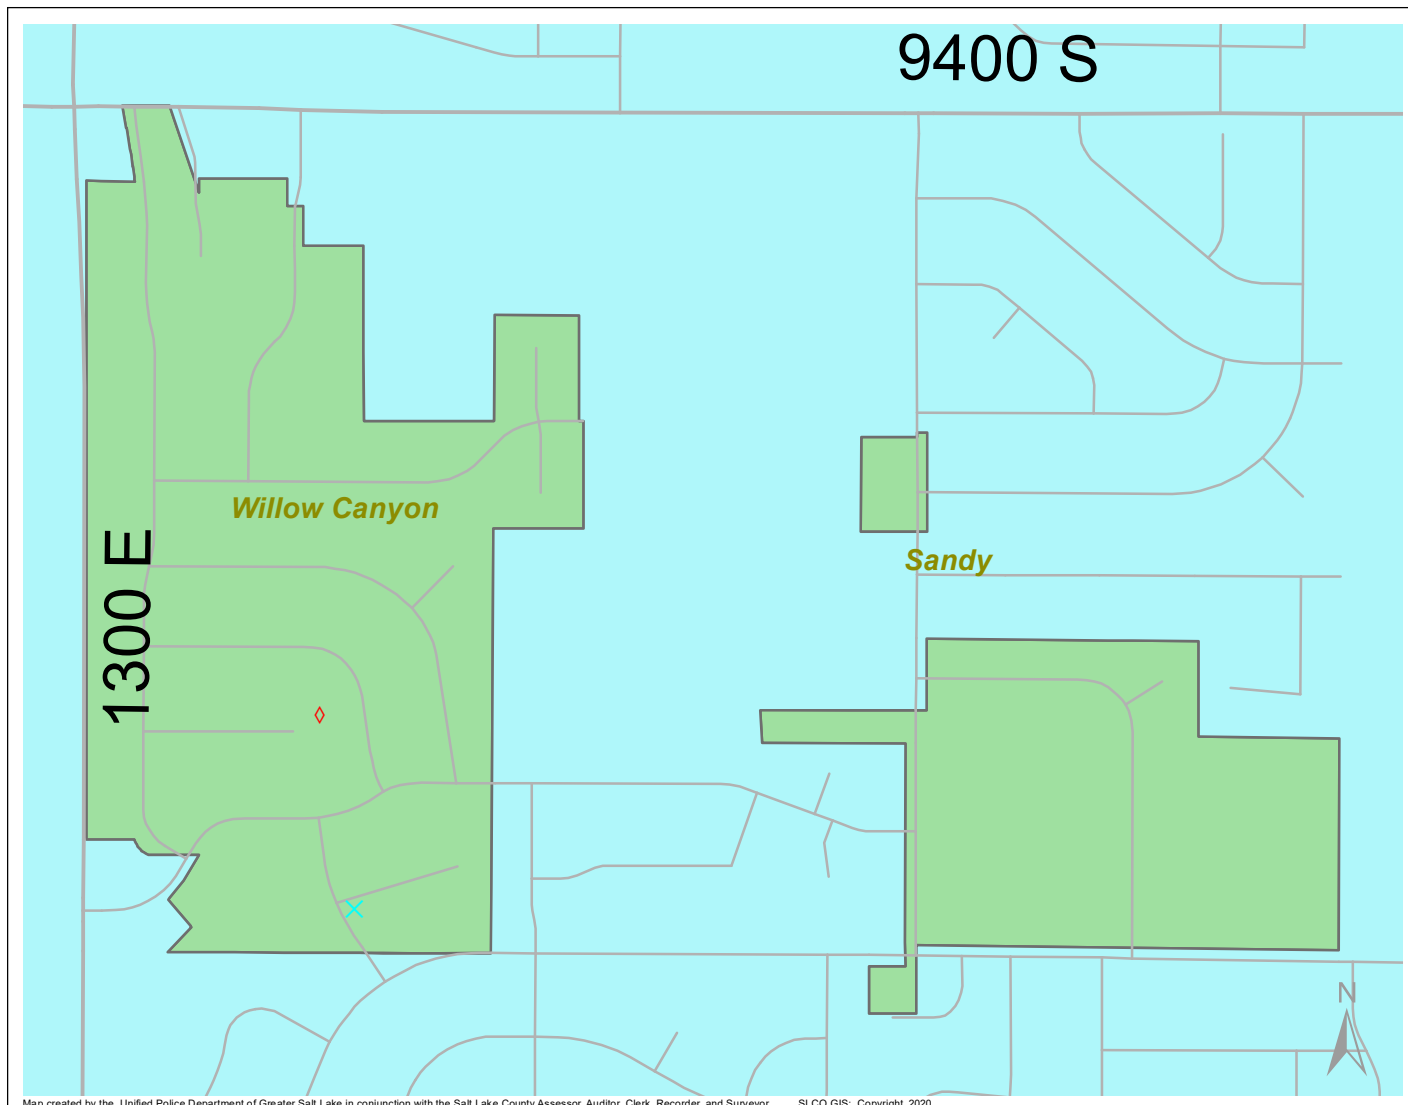

Case Report: Willow Canyon

2020

Apr

**UNIFIED
POLICE**
GREATER SALT LAKE

Total Number of Calls: 11
Total Number of Cases: 3
Total Number of Offenses: 3

SUMMARY OF GROUP A CRIMES	
Arson: 0	Domestic Violence: 0
Assaults: 0	Drive-By Shootings: 0
--Aggravated: 0	Drug Offenses: 0
--Simple: 0	Gang-related: 0
Auto Thefts: 0	Graffiti: 0
Burglary: 0	Hate Crimes: Unavailable
--Business: 0	Juvenile-related: Unavailable
--Residential: 0	Sex Crimes: 0
Homicide: 0	Suspicious Circumstances: 0
Sexual Assault: 0	Vandalism: 1
Robbery: 0	Weapon Violation: 0
Theft/Larceny: 0	Weapon/Force Involved: 0
Vehicle Burglary: 1	1 (Gun): 0
	2 (Knife): 0
	3 (Force Involved): 0
	5 (Unknown): 0
	6 (Rifle/Shotgun): 0

1. **LEGEND:**
2. Arson
   - Assault-Aggravated or Simple
   - Auto Theft
   - Burglary-Business or Residential
   - Domestic Violence
   - Drive-By Shooting
   - Drug-related Offense
   - Graffiti
   - Homicide
   - Sexual Assault
   - Robbery
   - Sex Offense
   - Suspicious Circumstance
   - Theft/Larceny
   - Vandalism
   - Vehicle Burglary
   - Weapon Violation

5/6/2020