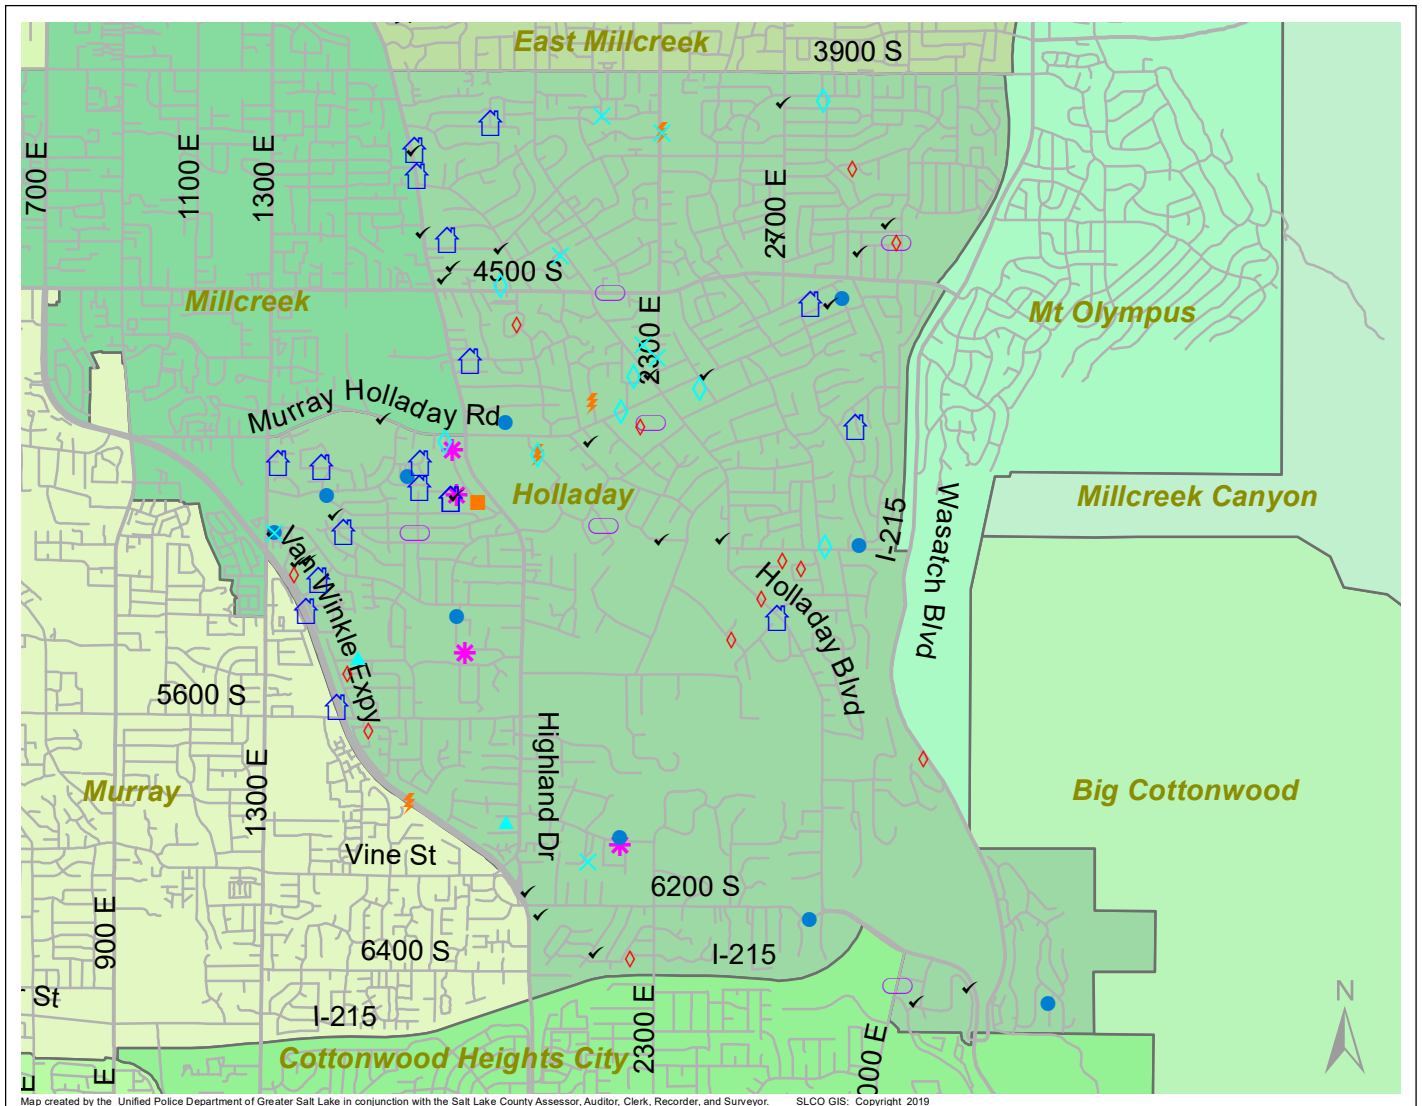

Case Report: Holladay

2019

Nov

**UNIFIED
POLICE**
GREATER SALT LAKE

Total Number of Calls: 732
Total Number of Cases: 268
Total Number of Offenses: 314

SUMMARY OF GROUP A CRIMES	
Arson: 0	Domestic Violence: 20
Assaults: 5	Drive-By Shootings: 0
--Aggravated: 0	Drug Offenses: 7
--Simple: 5	Gang-related: 0
Auto Thefts: 6	Graffiti: 1
Burglary: 11	Hate Crimes: Unavailable
--Business: 3	Juvenile-related: Unavailable
--Residential: 8	Sex Crimes: 2
Homicide: 0	Suspicious Circumstances: 26
Sexual Assault: 0	Vandalism: 9
Robbery: 0	Weapon Violation: 1
Theft/Larceny: 8	Weapon/Force Involved: 9
Vehicle Burglary: 15	1 (Gun): 1
	2 (Knife): 0
	3 (Force Involved): 5
	5 (Unknown): 0
	6 (Rifle/Shotgun): 0

1. **LEGEND:**
2. Arson
   - Assault-Aggravated or Simple
   - Auto Theft
   - Burglary-Business or Residential
   - Domestic Violence
   - Drive-By Shooting
   - Drug-related Offense
   - Graffiti
   - Homicide
   - Sexual Assault
   - Robbery
   - Sex Offense
   - Suspicious Circumstance
   - Theft/Larceny
   - Vandalism
   - Vehicle Burglary
   - Weapon Violation