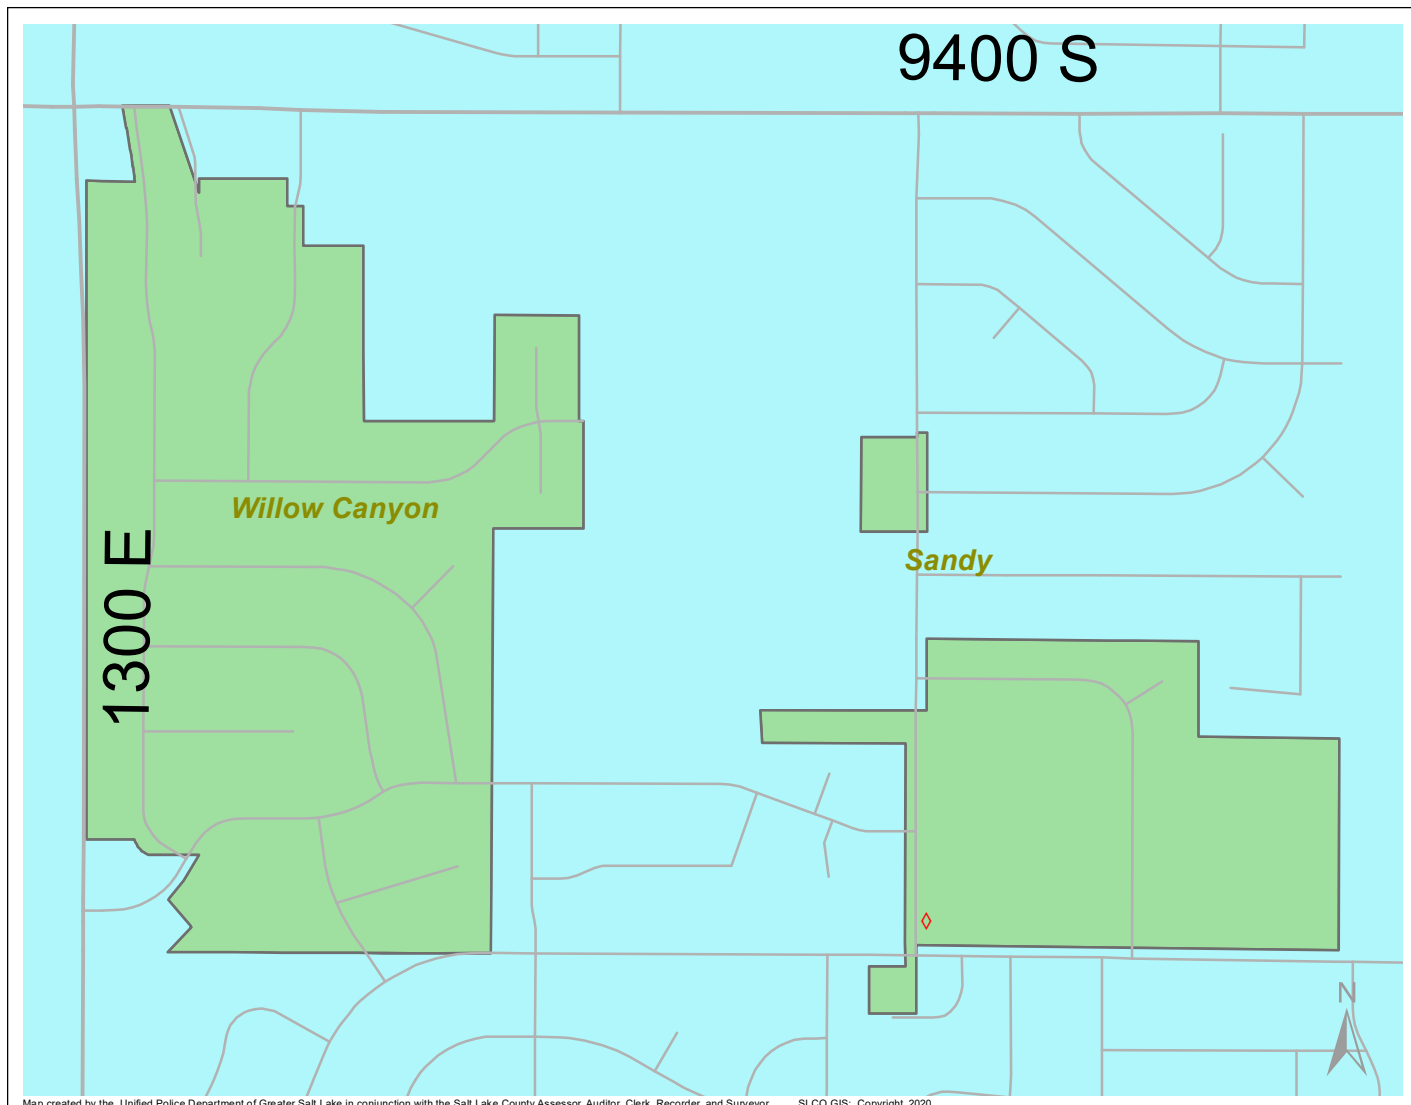

Case Report: Willow Canyon

2019

Dec

**UNIFIED
POLICE**
GREATER SALT LAKE

Total Number of Calls: 11
Total Number of Cases: 2
Total Number of Offenses: 2

SUMMARY OF GROUP A CRIMES	
Arson: 0	Domestic Violence: 0
Assaults: 0	Drive-By Shootings: 0
--Aggravated: 0	Drug Offenses: 0
--Simple: 0	Gang-related: 0
Auto Thefts: 0	Graffiti: 0
Burglary: 0	Hate Crimes: Unavailable
--Business: 0	Juvenile-related: Unavailable
--Residential: 0	Sex Crimes: 0
Homicide: 0	Suspicious Circumstances: 0
Sexual Assault: 0	Vandalism: 0
Robbery: 0	Weapon Violation: 0
Theft/Larceny: 0	Weapon/Force Involved: 0
Vehicle Burglary: 1	1 (Gun): 0
	2 (Knife): 0
	3 (Force Involved): 0
	5 (Unknown): 0
	6 (Rifle/Shotgun): 0

1. **LEGEND:**
2. Arson
   - Assault-Aggravated or Simple
   - Auto Theft
   - Burglary-Business or Residential
   - Domestic Violence
   - Drive-By Shooting
   - Drug-related Offense
   - Graffiti
   - Homicide
   - Sexual Assault
   - Robbery
   - Sex Offense
   - Suspicious Circumstance
   - Theft/Larceny
   - Vandalism
   - Vehicle Burglary
   - Weapon Violation