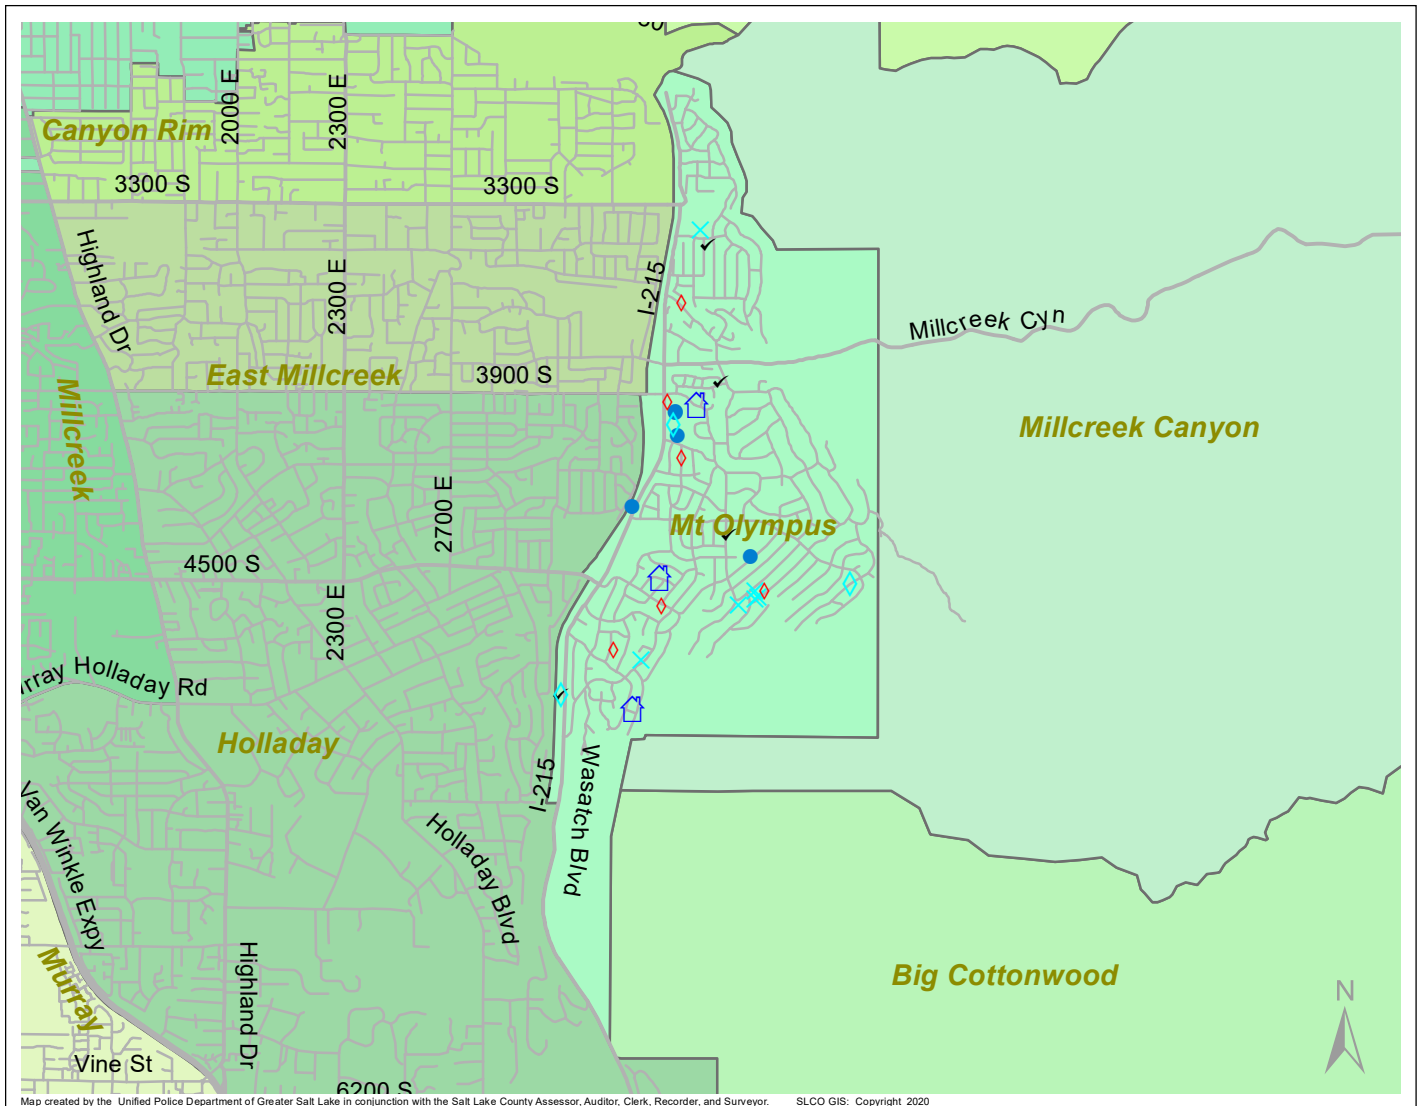

Case Report: Mt Olympus

2019

Dec

**UNIFIED
POLICE**
GREATER SALT LAKE

Total Number of Calls: 173
Total Number of Cases: 64
Total Number of Offenses: 72

SUMMARY OF GROUP A CRIMES	
Arson: 0	Domestic Violence: 3
Assaults: 0	Drive-By Shootings: 0
--Aggravated: 0	Drug Offenses: 0
--Simple: 0	Gang-related: 0
Auto Thefts: 0	Graffiti: 0
Burglary: 5	Hate Crimes: Unavailable
--Business: 3	Juvenile-related: Unavailable
--Residential: 2	Sex Crimes: 0
Homicide: 0	Suspicious Circumstances: 5
Sexual Assault: 0	Vandalism: 8
Robbery: 0	Weapon Violation: 0
Theft/Larceny: 3	Weapon/Force Involved: 0
Vehicle Burglary: 6	1 (Gun): 0
	2 (Knife): 0
	3 (Force Involved): 0
	5 (Unknown): 0
	6 (Rifle/Shotgun): 0

1. **LEGEND:**
2. Arson
   - Assault-Aggravated or Simple
   - Auto Theft
   - Burglary-Business or Residential
   - Domestic Violence
   - Drive-By Shooting
   - Drug-related Offense
   - Graffiti
   - Homicide
   - Sexual Assault
   - Robbery
   - Sex Offense
   - Suspicious Circumstance
   - Theft/Larceny
   - Vandalism
   - Vehicle Burglary
   - Weapon Violation

1/8/2020