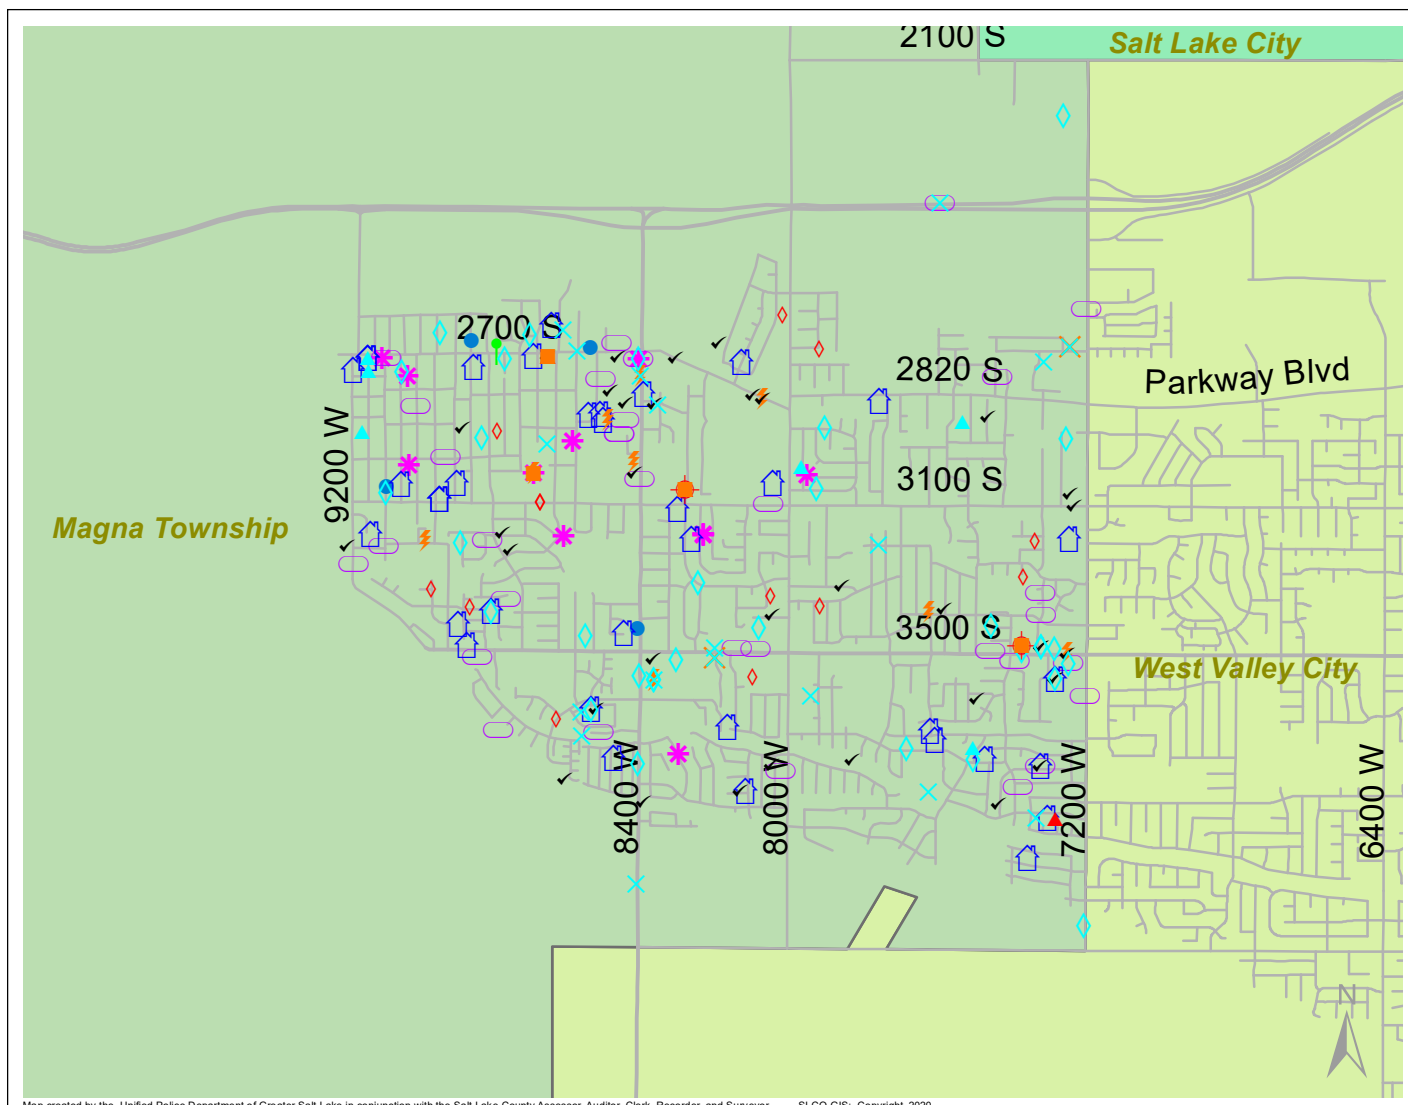

Case Report: Magna Township

2019

Dec

Total Number of Calls: 1094
Total Number of Cases: 483
Total Number of Offenses: 532

SUMMARY OF GROUP A CRIMES	
Arson: 0	Domestic Violence: 41
Assaults: 11	Drive-By Shootings: 2
--Aggravated: 0	Drug Offenses: 15
--Simple: 11	Gang-related: 4
Auto Thefts: 33	Graffiti: 2
Burglary: 4	Hate Crimes: Unavailable
--Business: 2	Juvenile-related: Unavailable
--Residential: 2	Sex Crimes: 6
Homicide: 0	Suspicious Circumstances: 37
Sexual Assault: 3	Vandalism: 18
Robbery: 1	Weapon Violation: 6
Theft/Larceny: 33	Weapon/Force Involved: 25
Vehicle Burglary: 18	1 (Gun): 1
	2 (Knife): 4
	3 (Force Involved): 7
	5 (Unknown): 2
	6 (Rifle/Shotgun): 0

1. **LEGEND:**
2. Arson
   - Assault-Aggravated or Simple
   - Auto Theft
   - Burglary-Business or Residential
   - Domestic Violence
   - Drive-By Shooting
   - Drug-related Offense
   - Graffiti
   - Homicide
   - Sexual Assault
   - Robbery
   - Sex Offense
   - Suspicious Circumstance
   - Theft/Larceny
   - Vandalism
   - Vehicle Burglary
   - Weapon Violation