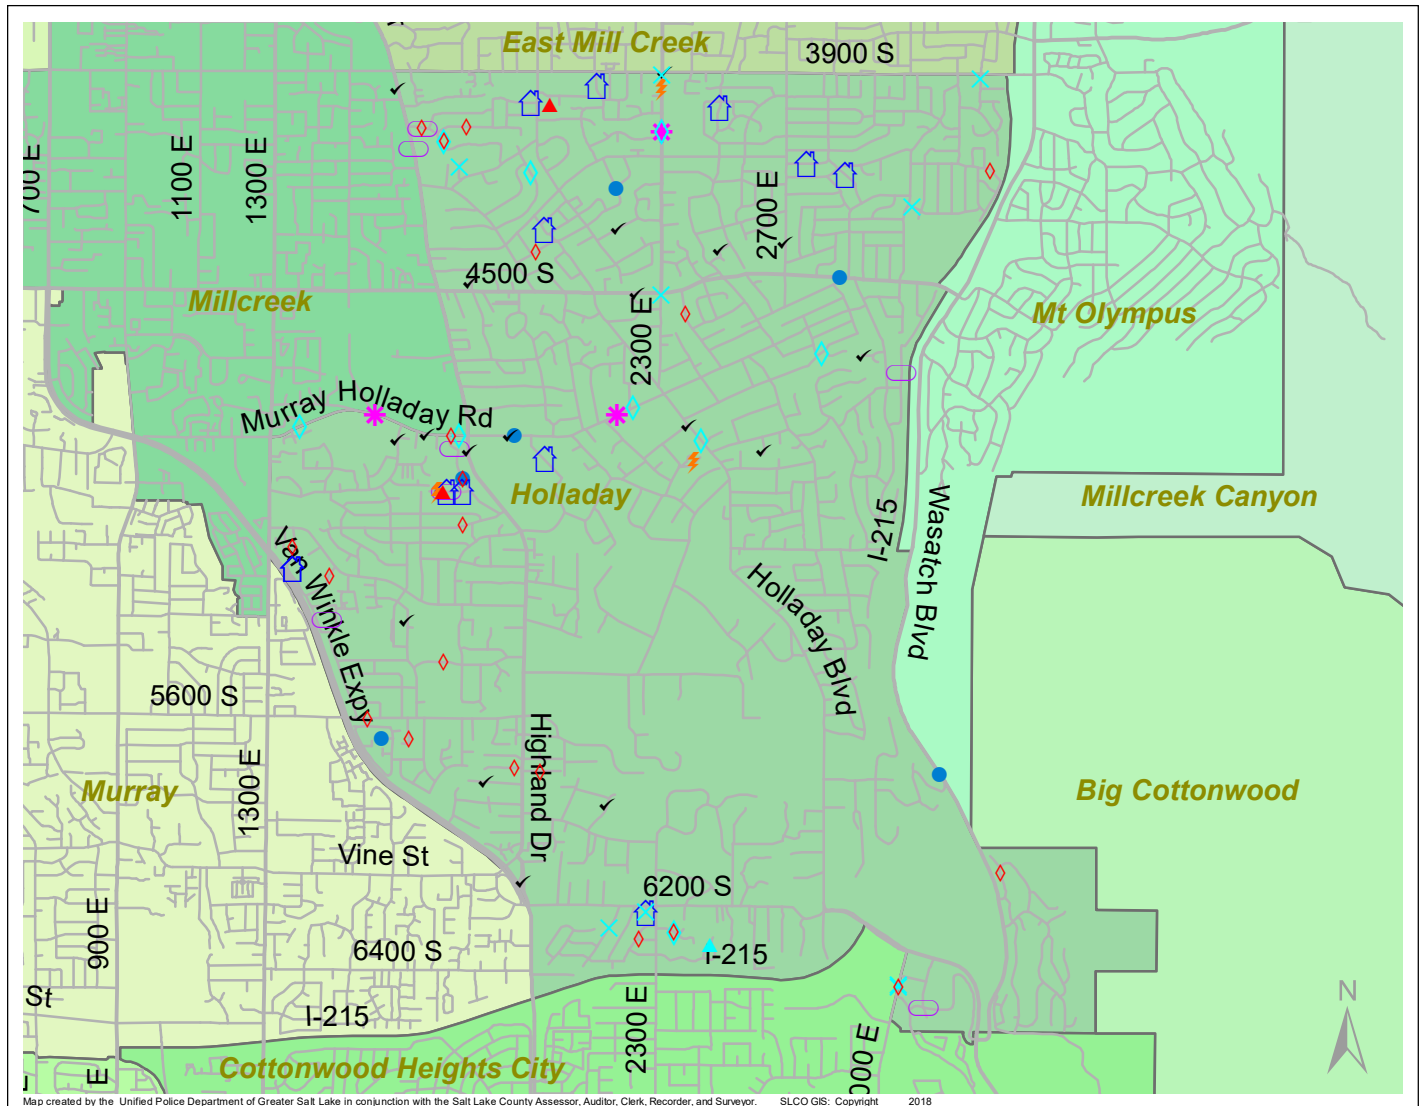

Case Report: Holladay

2018

Sep

UNIFIED POLICE
GREATER SALT LAKE

Total Number of Calls: 1031
Total Number of Cases: 239
Total Number of Offenses: 278

SUMMARY OF GROUP A CRIMES	
Arson: 0	Domestic Violence: 12
Assaults: 3	Drive-By Shootings: 0
--Aggravated: 0	Drug Offenses: 3
--Simple: 3	Gang-related: 0
Auto Thefts: 8	Graffiti: 2
Burglary: 6	Hate Crimes: Unavailable
--Business: 1	Juvenile-related: Unavailable
--Residential: 5	Sex Crimes: 1
Homicide: 0	Suspicious Circumstances: 19
Sexual Assault: 2	Vandalism: 12
Robbery: 0	Weapon Violation: 0
Theft/Larceny: 9	Weapon/Force Involved: 4
Vehicle Burglary: 20	1 (Gun): 0
	2 (Knife): 0
	3 (Force Involved): 2
	5 (Unknown): 1
	6 (Rifle/Shotgun): 0

1. **LEGEND:**
2. Arson
   - Assault-Aggravated or Simple
   - Auto Theft
   - Burglary-Business or Residential
   - Domestic Violence
   - Drive-By Shooting
   - Drug-related Offense
   - Graffiti
   - Homicide
   - Sexual Assault
   - Robbery
   - Sex Offense
   - Suspicious Circumstance
   - Theft/Larceny
   - Vandalism
   - Vehicle Burglary
   - Weapon Violation