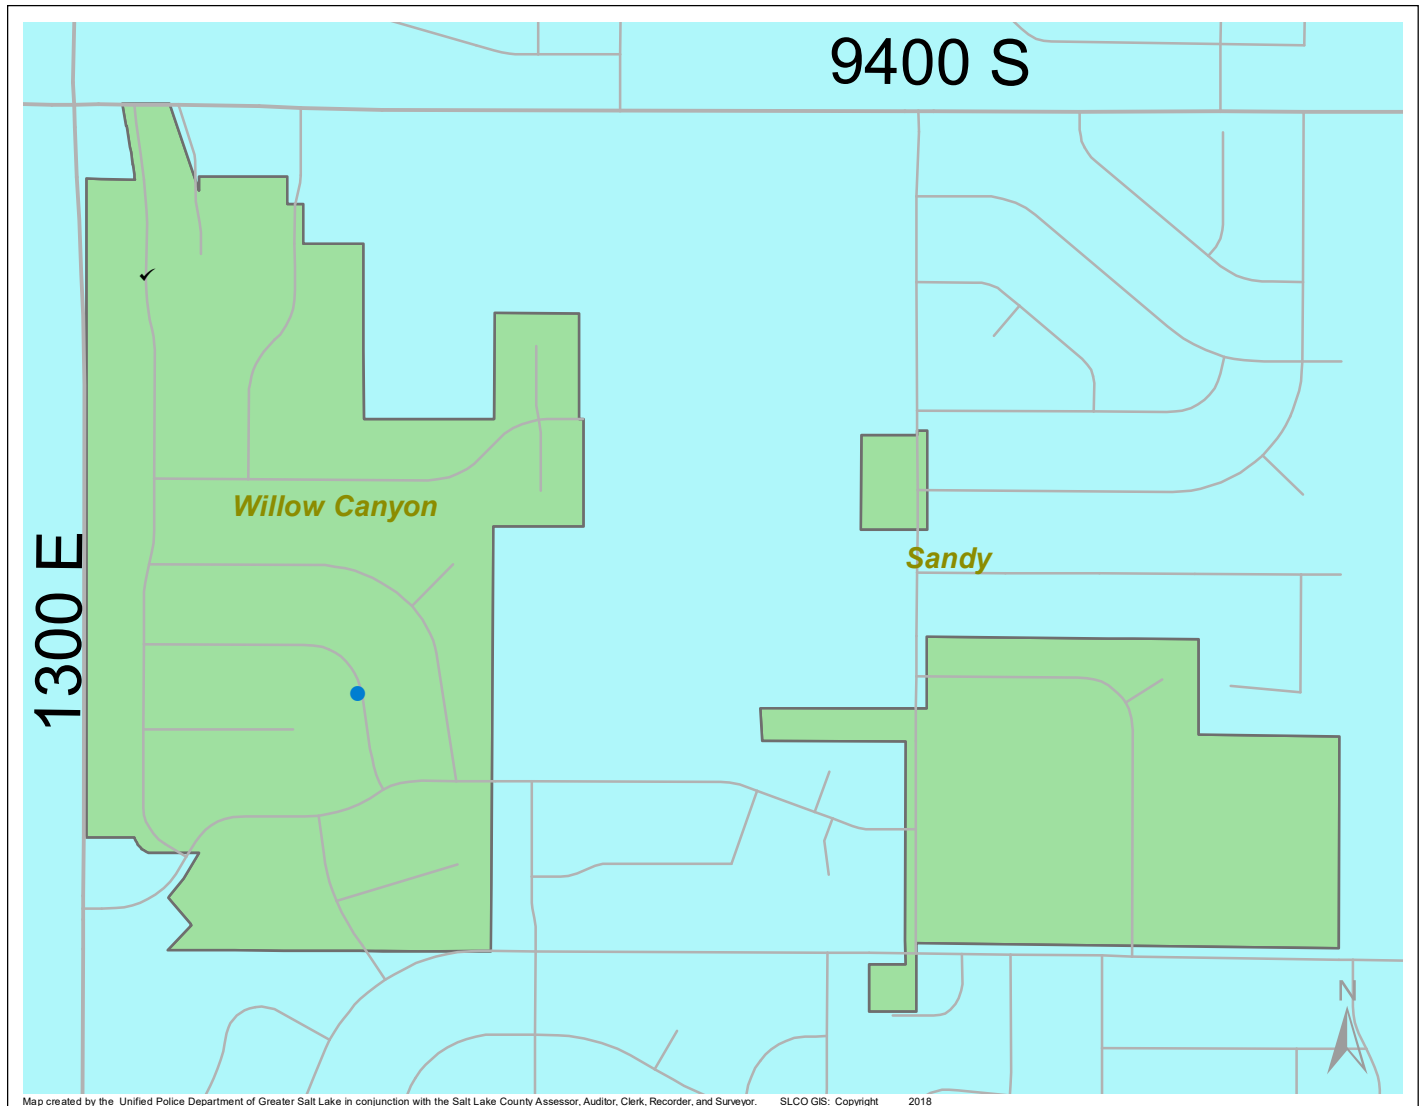

Case Report: Willow Canyon

2018

Nov

**UNIFIED
POLICE**
GREATER SALT LAKE

Total Number of Calls: 4
Total Number of Cases: 2
Total Number of Offenses: 2

SUMMARY OF GROUP A CRIMES	
Arson: 0	Domestic Violence: 0
Assaults: 0	Drive-By Shootings: 0
--Aggravated: 0	Drug Offenses: 0
--Simple: 0	Gang-related: 0
Auto Thefts: 0	Graffiti: 0
Burglary: 1	Hate Crimes: Unavailable
--Business: 0	Juvenile-related: Unavailable
--Residential: 1	Sex Crimes: 0
Homicide: 0	Suspicious Circumstances: 1
Sexual Assault: 0	Vandalism: 0
Robbery: 0	Weapon Violation: 0
Theft/Larceny: 0	Weapon/Force Involved: 0
Vehicle Burglary: 0	1 (Gun): 0
	2 (Knife): 0
	3 (Force Involved): 0
	5 (Unknown): 0
	6 (Rifle/Shotgun): 0

1. **LEGEND:**
2. Arson
   - Assault-Aggravated or Simple
   - Auto Theft
   - Burglary-Business or Residential
   - Domestic Violence
   - Drive-By Shooting
   - Drug-related Offense
   - Graffiti
   - Homicide
   - Sexual Assault
   - Robbery
   - Sex Offense
   - Suspicious Circumstance
   - Theft/Larceny
   - Vandalism
   - Vehicle Burglary
   - Weapon Violation

12/10/2018