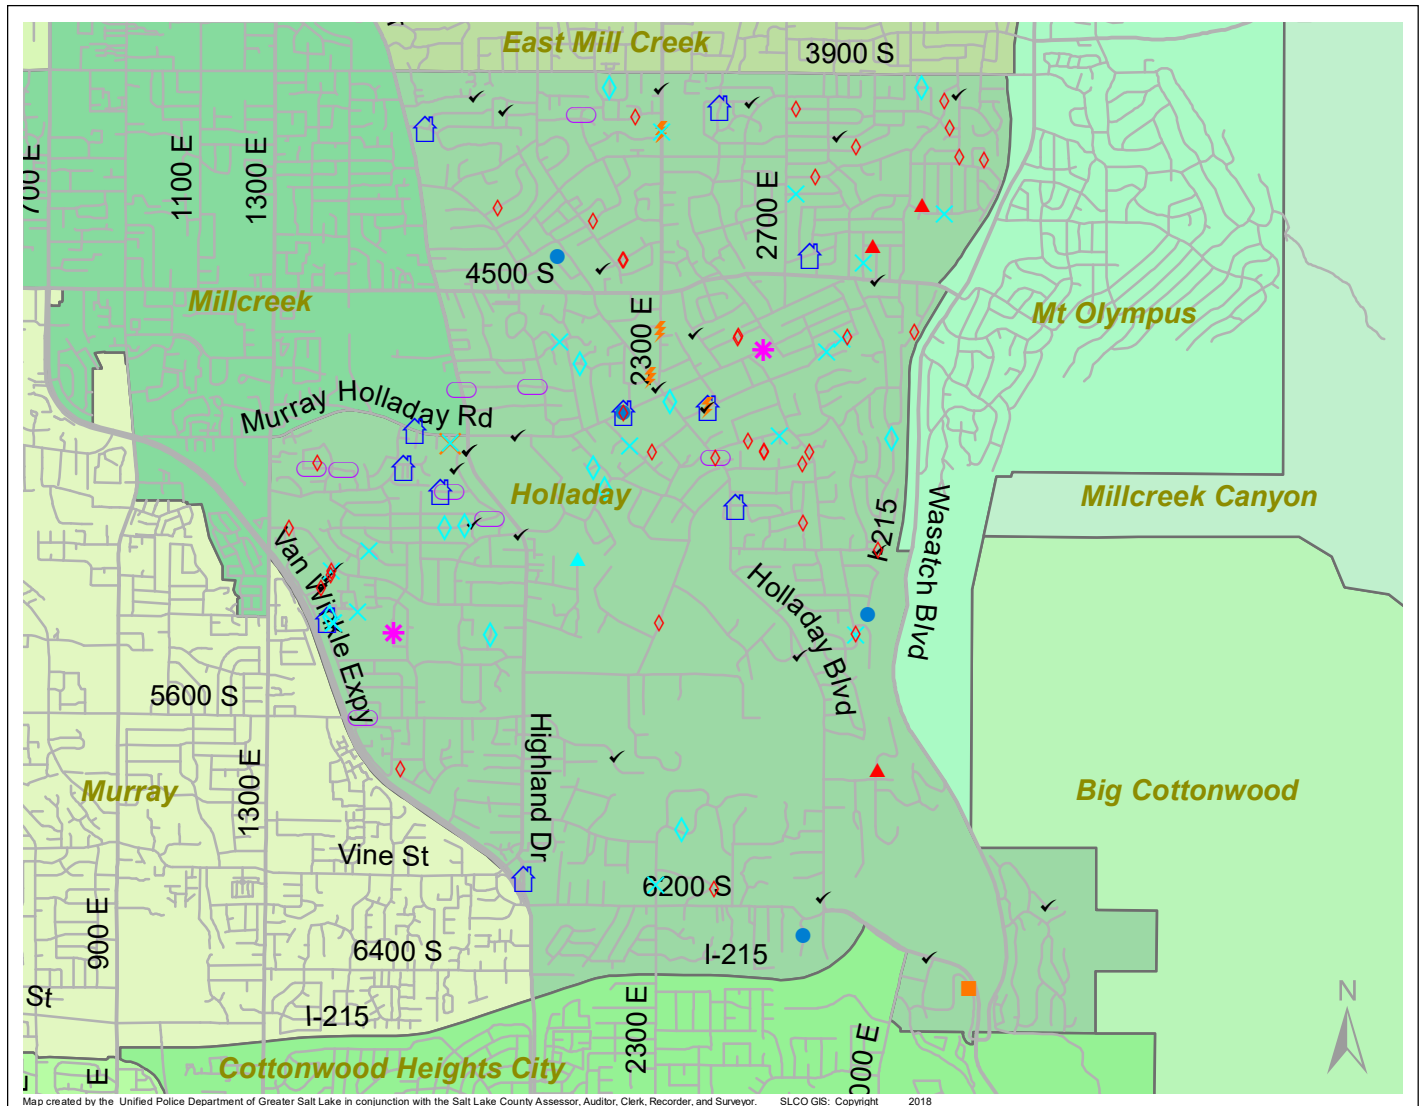

Case Report: Holladay

2018

Nov

UNIFIED POLICE
GREATER SALT LAKE

Total Number of Calls: 931
Total Number of Cases: 287
Total Number of Offenses: 327

SUMMARY OF GROUP A CRIMES	
Arson: 0	Domestic Violence: 14
Assaults: 3	Drive-By Shootings: 0
--Aggravated: 0	Drug Offenses: 10
--Simple: 3	Gang-related: 1
Auto Thefts: 10	Graffiti: 2
Burglary: 4	Hate Crimes: Unavailable
--Business: 0	Juvenile-related: Unavailable
--Residential: 4	Sex Crimes: 2
Homicide: 0	Suspicious Circumstances: 26
Sexual Assault: 3	Vandalism: 21
Robbery: 0	Weapon Violation: 1
Theft/Larceny: 12	Weapon/Force Involved: 10
Vehicle Burglary: 37	1 (Gun): 0
	2 (Knife): 1
	3 (Force Involved): 4
	5 (Unknown): 0
	6 (Rifle/Shotgun): 0

1. **LEGEND:**
2. Arson
   - Assault-Aggravated or Simple
   - Auto Theft
   - Burglary-Business or Residential
   - Domestic Violence
   - Drive-By Shooting
   - Drug-related Offense
   - Graffiti
   - Homicide
   - Sexual Assault
   - Robbery
   - Sex Offense
   - Suspicious Circumstance
   - Theft/Larceny
   - Vandalism
   - Vehicle Burglary
   - Weapon Violation