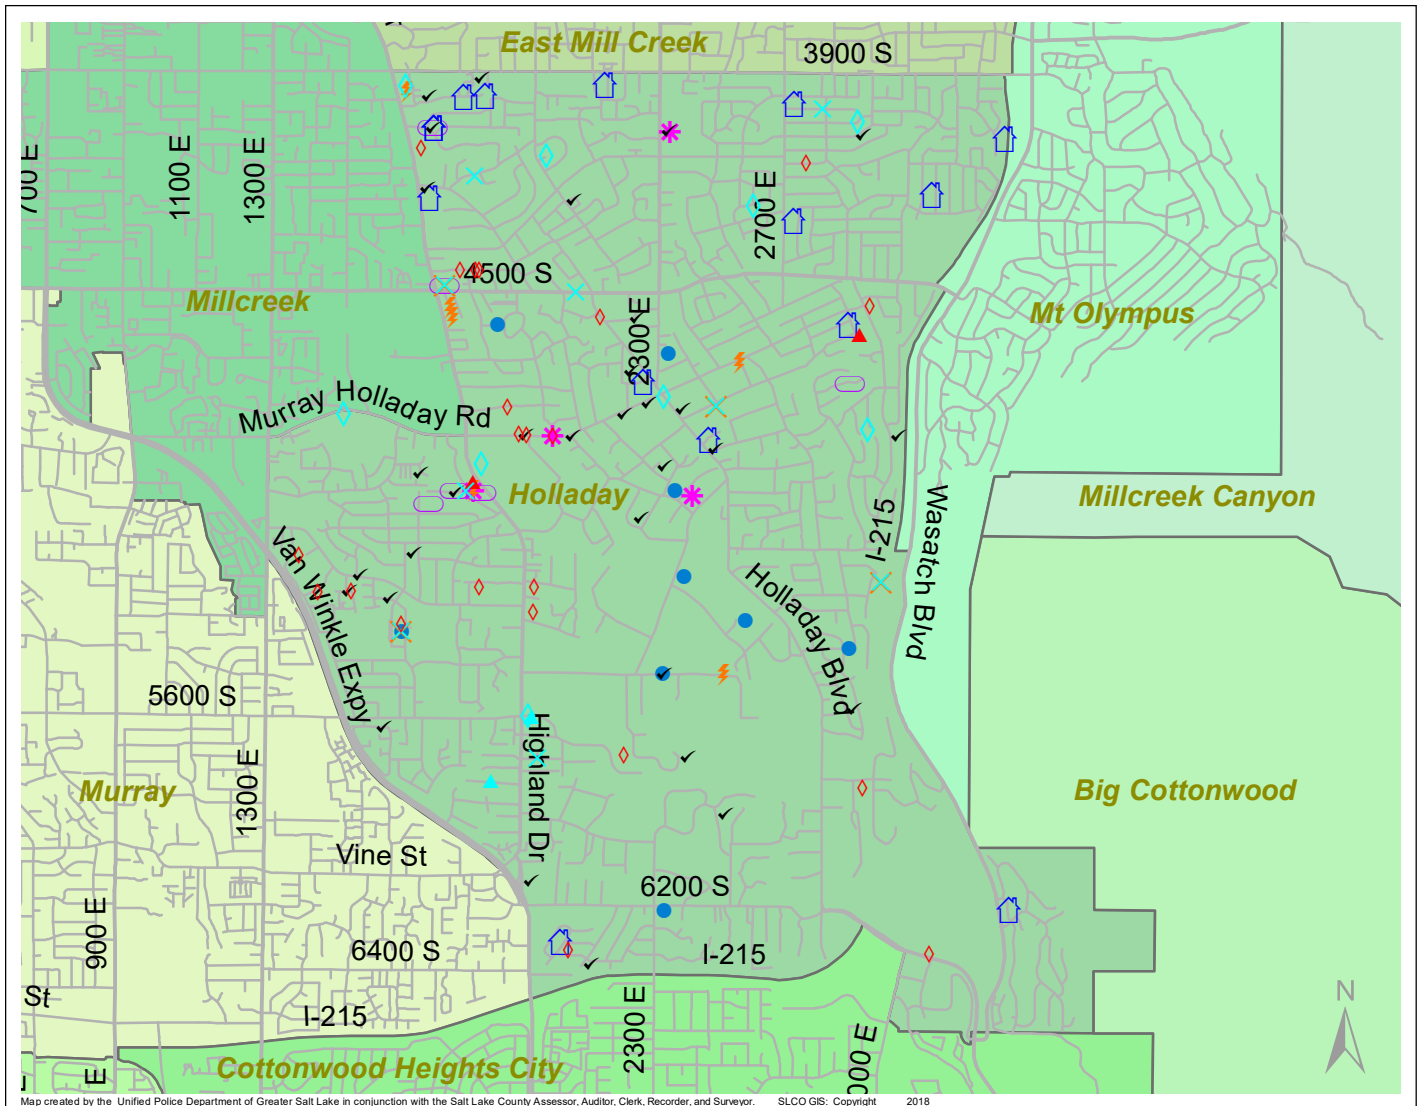

Case Report: Holladay

2018

Mar

**UNIFIED
POLICE**
GREATER SALT LAKE

Total Number of Calls: 996
Total Number of Cases: 323
Total Number of Offenses: 359

SUMMARY OF GROUP A CRIMES	
Arson: 0	Domestic Violence: 20
Assaults: 4	Drive-By Shootings: 0
--Aggravated: 0	Drug Offenses: 9
--Simple: 4	Gang-related: 0
Auto Thefts: 7	Graffiti: 4
Burglary: 9	Hate Crimes: Unavailable
--Business: 3	Juvenile-related: Unavailable
--Residential: 6	Sex Crimes: 2
Homicide: 0	Suspicious Circumstances: 31
Sexual Assault: 2	Vandalism: 16
Robbery: 0	Weapon Violation: 0
Theft/Larceny: 9	Weapon/Force Involved: 8
Vehicle Burglary: 22	1 (Gun): 0
	2 (Knife): 0
	3 (Force Involved): 2
	5 (Unknown): 1
	6 (Rifle/Shotgun): 0

1. **LEGEND:**
2. Arson
   - Assault-Aggravated or Simple
   - Auto Theft
   - Burglary-Business or Residential
   - Domestic Violence
   - Drive-By Shooting
   - Drug-related Offense
   - Graffiti
   - Homicide
   - Sexual Assault
   - Robbery
   - Sex Offense
   - Suspicious Circumstance
   - Theft/Larceny
   - Vandalism
   - Vehicle Burglary
   - Weapon Violation