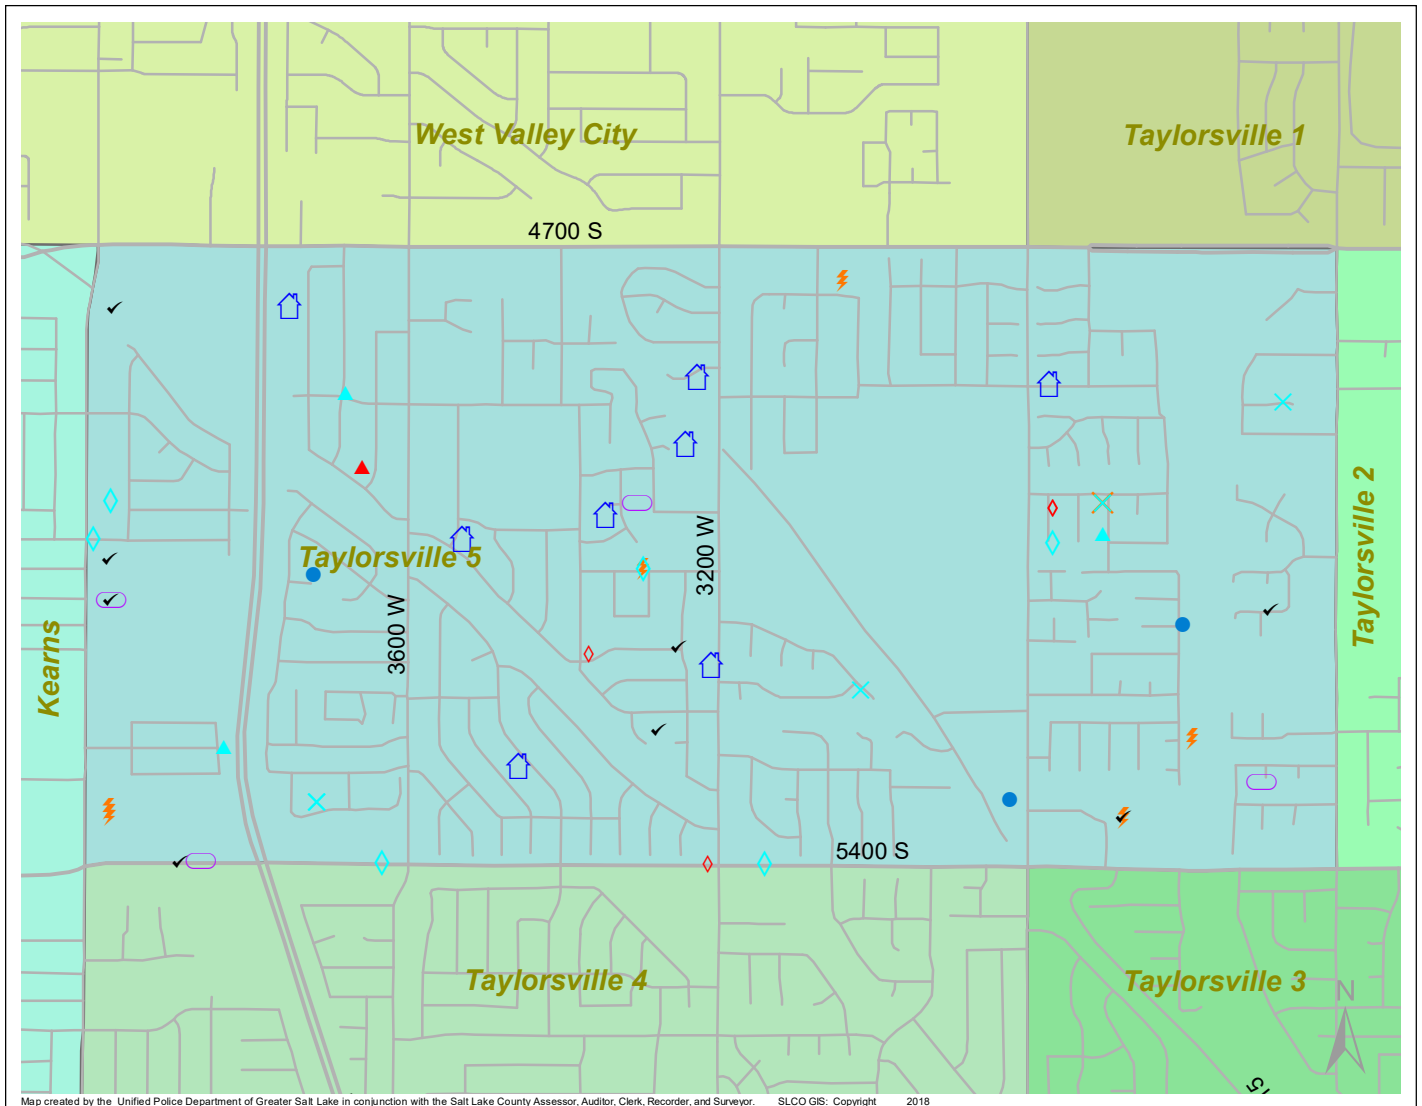

Case Report: Taylorsville 5

2018

Jun

**UNIFIED
POLICE**
GREATER SALT LAKE

Total Number of Calls: 671
Total Number of Cases: 152
Total Number of Offenses: 168

SUMMARY OF GROUP A CRIMES	
Arson: 0	Domestic Violence: 9
Assaults: 0	Drive-By Shootings: 0
--Aggravated: 0	Drug Offenses: 6
--Simple: 0	Gang-related: 0
Auto Thefts: 4	Graffiti: 1
Burglary: 3	Hate Crimes: Unavailable
--Business: 0	Juvenile-related: Unavailable
--Residential: 3	Sex Crimes: 3
Homicide: 0	Suspicious Circumstances: 8
Sexual Assault: 1	Vandalism: 6
Robbery: 0	Weapon Violation: 0
Theft/Larceny: 6	Weapon/Force Involved: 3
Vehicle Burglary: 4	1 (Gun): 0
	2 (Knife): 0
	3 (Force Involved): 1
	5 (Unknown): 0
	6 (Rifle/Shotgun): 0

1. **LEGEND:**
2. Arson
   - Assault-Aggravated or Simple
   - Auto Theft
   - Burglary-Business or Residential
   - Domestic Violence
   - Drive-By Shooting
   - Drug-related Offense
   - Graffiti
   - Homicide
   - Sexual Assault
   - Robbery
   - Sex Offense
   - Suspicious Circumstance
   - Theft/Larceny
   - Vandalism
   - Vehicle Burglary
   - Weapon Violation

7/3/2018