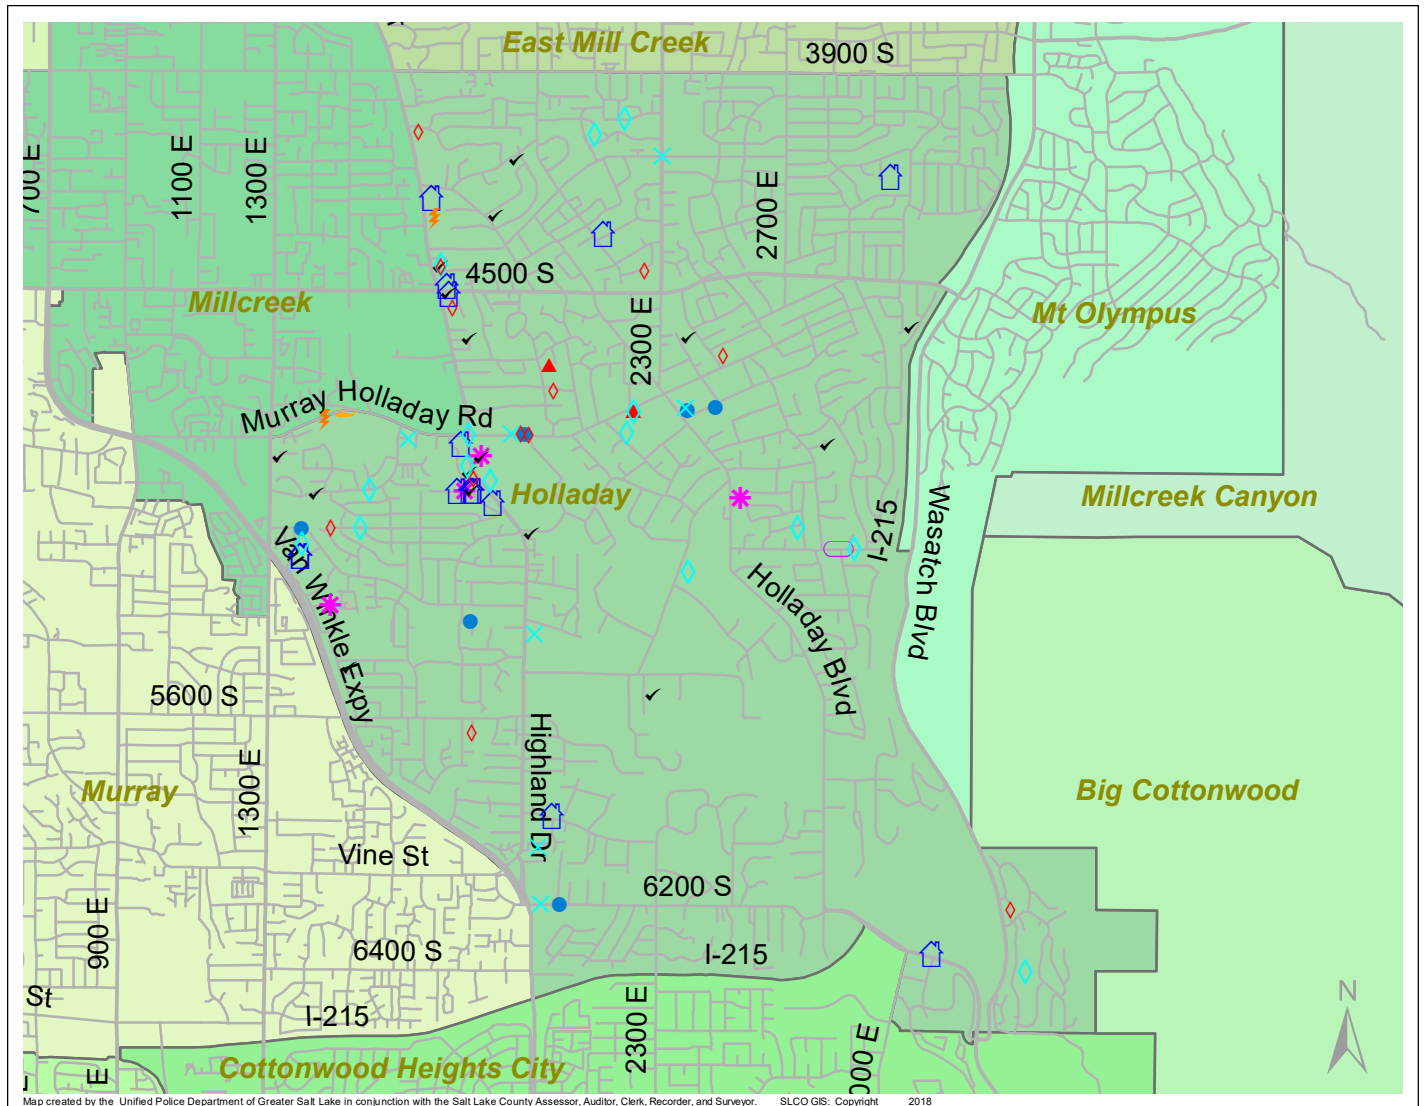

Case Report: Holladay

2018

Jun

**UNIFIED
POLICE**
GREATER SALT LAKE

Total Number of Calls: 1085
Total Number of Cases: 282
Total Number of Offenses: 315

SUMMARY OF GROUP A CRIMES	
Arson: 1	Domestic Violence: 18
Assaults: 4	Drive-By Shootings: 0
--Aggravated: 1	Drug Offenses: 5
--Simple: 3	Gang-related: 1
Auto Thefts: 1	Graffiti: 0
Burglary: 6	Hate Crimes: Unavailable
--Business: 3	Juvenile-related: Unavailable
--Residential: 3	Sex Crimes: 0
Homicide: 0	Suspicious Circumstances: 16
Sexual Assault: 2	Vandalism: 8
Robbery: 0	Weapon Violation: 0
Theft/Larceny: 15	Weapon/Force Involved: 10
Vehicle Burglary: 12	1 (Gun): 1
	2 (Knife): 0
	3 (Force Involved): 2
	5 (Unknown): 0
	6 (Rifle/Shotgun): 1

1. **LEGEND:**
2. Arson
   - Assault-Aggravated or Simple
   - Auto Theft
   - Burglary-Business or Residential
   - Domestic Violence
   - Drive-By Shooting
   - Drug-related Offense
   - Graffiti
   - Homicide
   - Sexual Assault
   - Robbery
   - Sex Offense
   - Suspicious Circumstance
   - Theft/Larceny
   - Vandalism
   - Vehicle Burglary
   - Weapon Violation