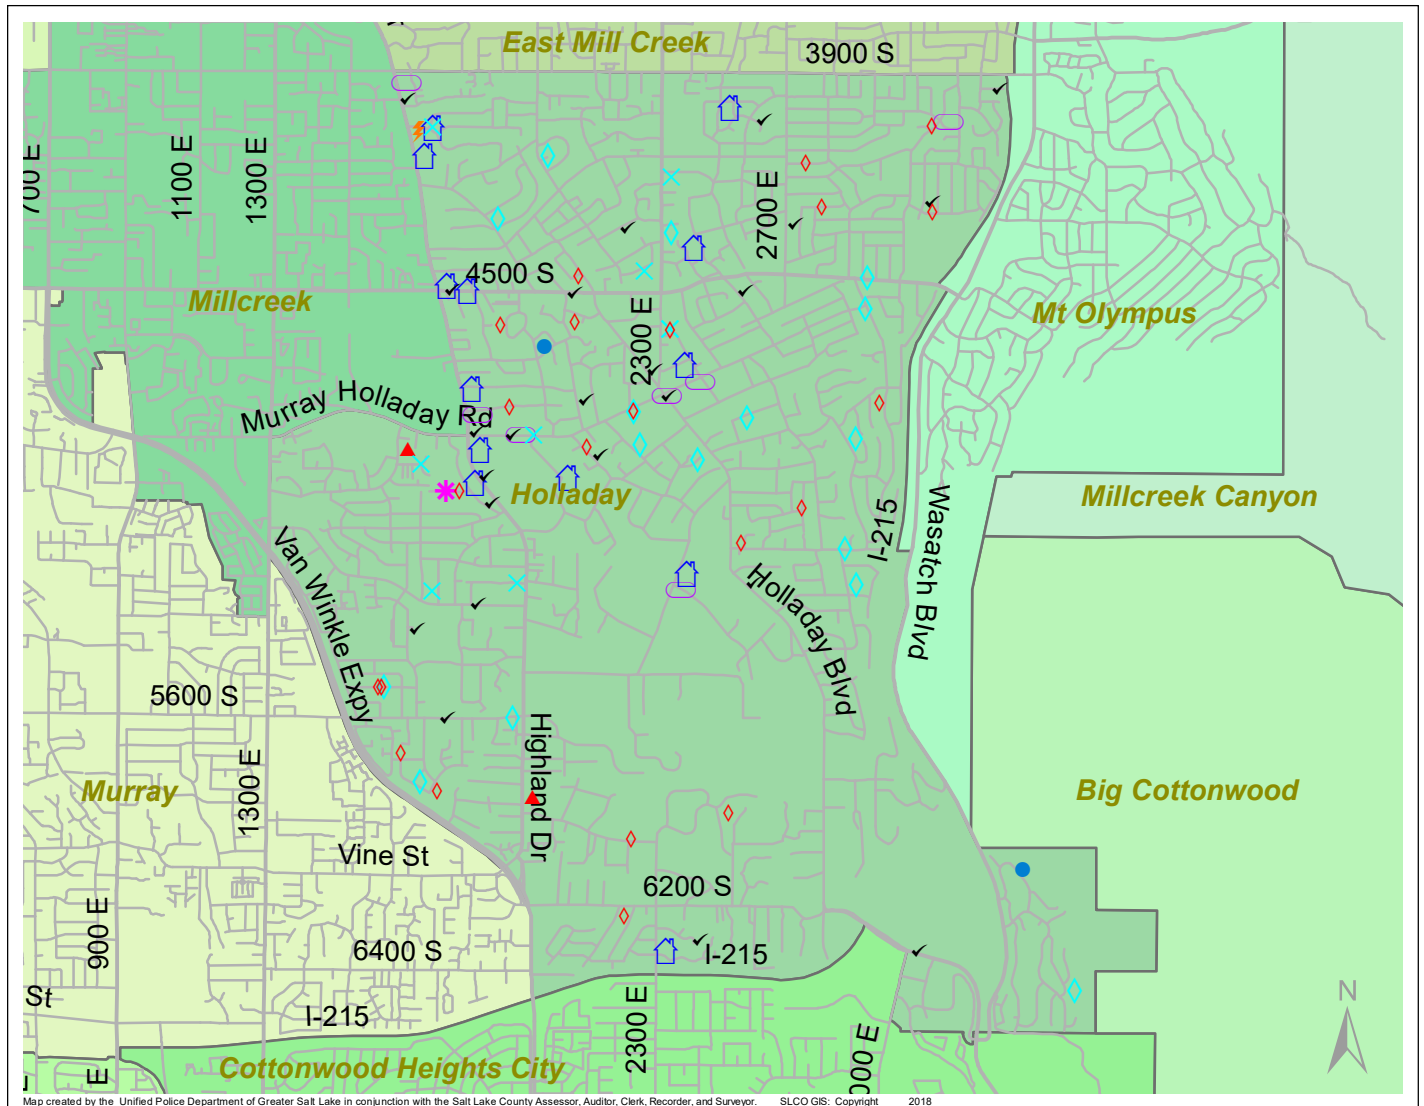

Case Report: Holladay

2018

Jul

UNIFIED POLICE
GREATER SALT LAKE

Total Number of Calls: 1381
Total Number of Cases: 303
Total Number of Offenses: 330

SUMMARY OF GROUP A CRIMES	
Arson: 0	Domestic Violence: 16
Assaults: 1	Drive-By Shootings: 0
--Aggravated: 0	Drug Offenses: 2
--Simple: 1	Gang-related: 0
Auto Thefts: 9	Graffiti: 0
Burglary: 2	Hate Crimes: Unavailable
--Business: 0	Juvenile-related: Unavailable
--Residential: 2	Sex Crimes: 0
Homicide: 0	Suspicious Circumstances: 24
Sexual Assault: 3	Vandalism: 11
Robbery: 0	Weapon Violation: 0
Theft/Larceny: 17	Weapon/Force Involved: 6
Vehicle Burglary: 22	1 (Gun): 0
	2 (Knife): 0
	3 (Force Involved): 2
	5 (Unknown): 1
	6 (Rifle/Shotgun): 0

1. **LEGEND:**
2. Arson
   - Assault-Aggravated or Simple
   - Auto Theft
   - Burglary-Business or Residential
   - Domestic Violence
   - Drive-By Shooting
   - Drug-related Offense
   - Graffiti
   - Homicide
   - Sexual Assault
   - Robbery
   - Sex Offense
   - Suspicious Circumstance
   - Theft/Larceny
   - Vandalism
   - Vehicle Burglary
   - Weapon Violation