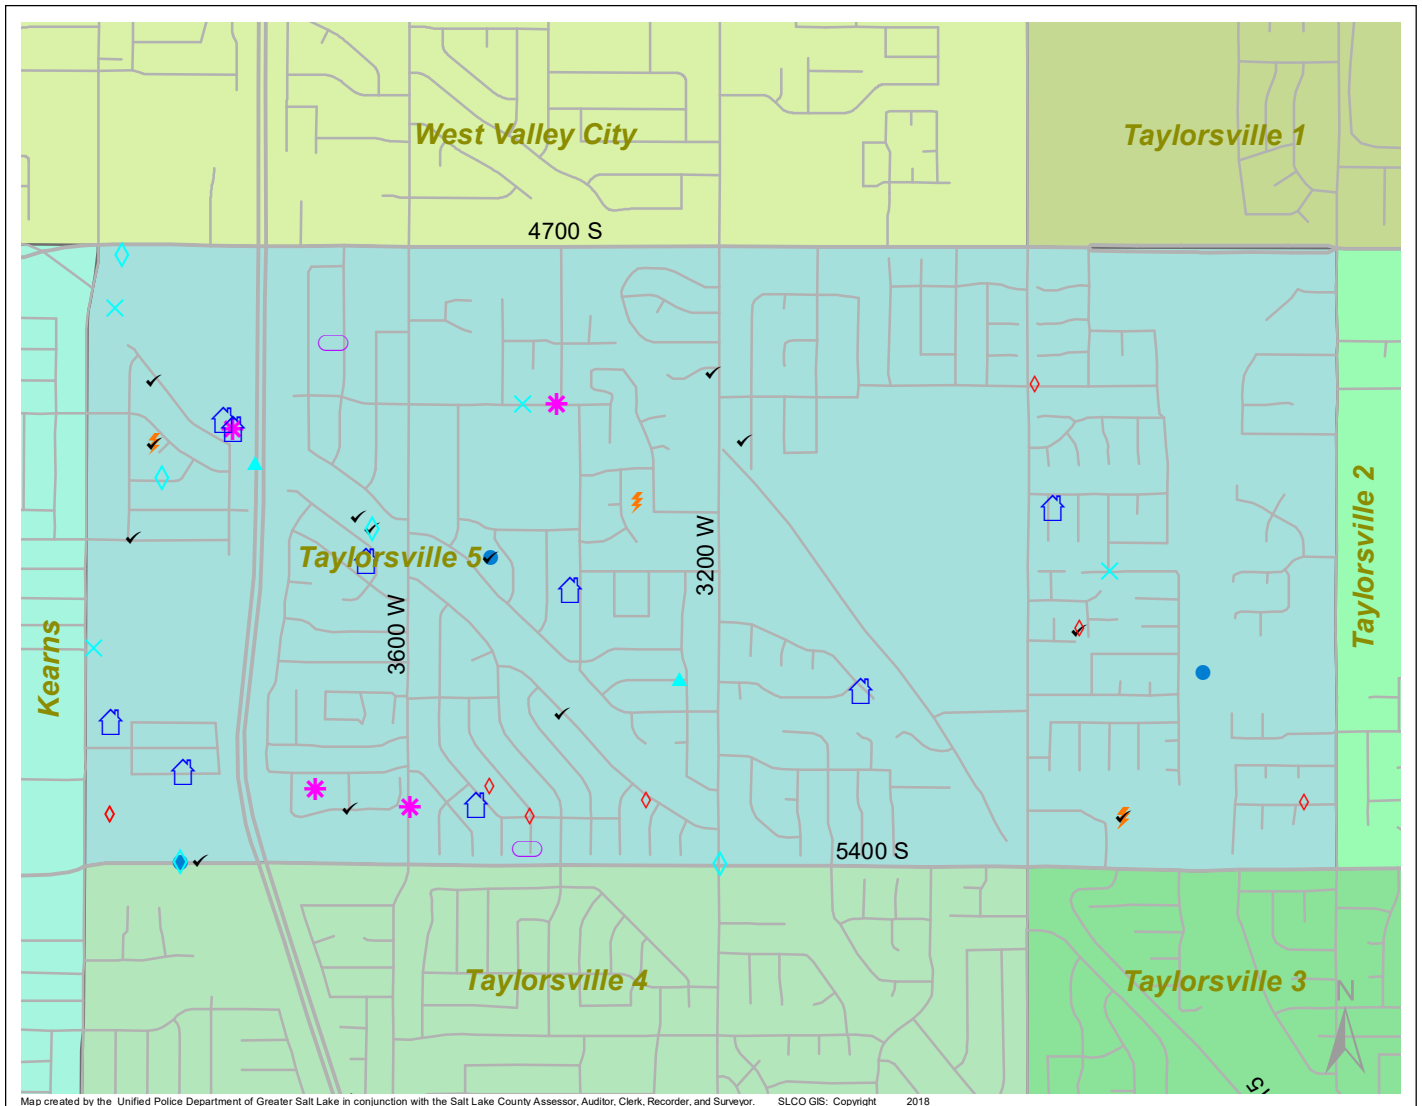

Case Report: Taylorsville 5

2018

Feb

**UNIFIED
POLICE**
GREATER SALT LAKE

Total Number of Calls: 496
Total Number of Cases: 170
Total Number of Offenses: 195

SUMMARY OF GROUP A CRIMES	
Arson: 0	Domestic Violence: 11
Assaults: 4	Drive-By Shootings: 0
--Aggravated: 1	Drug Offenses: 7
--Simple: 3	Gang-related: 0
Auto Thefts: 2	Graffiti: 0
Burglary: 3	Hate Crimes: Unavailable
--Business: 2	Juvenile-related: Unavailable
--Residential: 1	Sex Crimes: 2
Homicide: 0	Suspicious Circumstances: 13
Sexual Assault: 0	Vandalism: 8
Robbery: 0	Weapon Violation: 0
Theft/Larceny: 6	Weapon/Force Involved: 8
Vehicle Burglary: 8	1 (Gun): 1
	2 (Knife): 0
	3 (Force Involved): 1
	5 (Unknown): 0
	6 (Rifle/Shotgun): 0

1. **LEGEND:**
2. Arson
   - Assault-Aggravated or Simple
   - Auto Theft
   - Burglary-Business or Residential
   - Domestic Violence
   - Drive-By Shooting
   - Drug-related Offense
   - Graffiti
   - Homicide
   - Sexual Assault
   - Robbery
   - Sex Offense
   - Suspicious Circumstance
   - Theft/Larceny
   - Vandalism
   - Vehicle Burglary
   - Weapon Violation