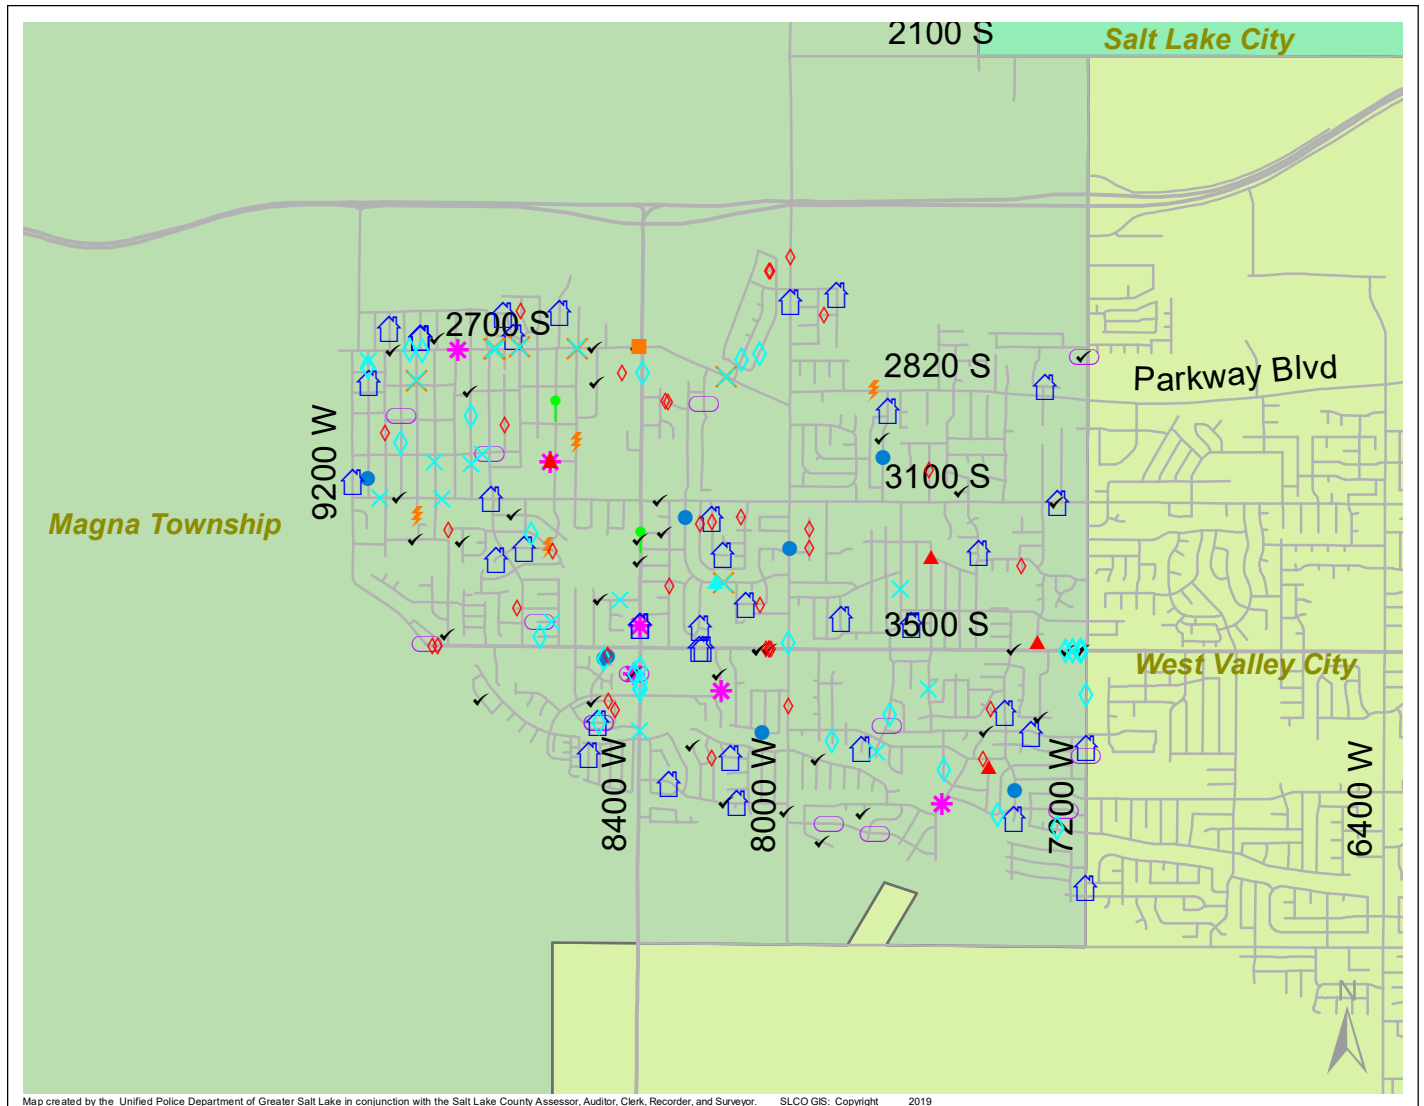

Case Report: Magna Township

2018

Dec

Total Number of Calls: 1374
Total Number of Cases: 495
Total Number of Offenses: 567

SUMMARY OF GROUP A CRIMES	
Arson: 0	Domestic Violence: 43
Assaults: 7	Drive-By Shootings: 0
--Aggravated: 1	Drug Offenses: 10
--Simple: 6	Gang-related: 7
Auto Thefts: 18	Graffiti: 7
Burglary: 8	Hate Crimes: Unavailable
--Business: 2	Juvenile-related: Unavailable
--Residential: 6	Sex Crimes: 1
Homicide: 0	Suspicious Circumstances: 40
Sexual Assault: 4	Vandalism: 22
Robbery: 2	Weapon Violation: 1
Theft/Larceny: 32	Weapon/Force Involved: 18
Vehicle Burglary: 37	1 (Gun): 5
	2 (Knife): 1
	3 (Force Involved): 8
	5 (Unknown): 1
	6 (Rifle/Shotgun): 0

1. **LEGEND:**
2. Arson
   - Assault-Aggravated or Simple
   - Auto Theft
   - Burglary-Business or Residential
   - Domestic Violence
   - Drive-By Shooting
   - Drug-related Offense
   - Graffiti
   - Homicide
   - Sexual Assault
   - Robbery
   - Sex Offense
   - Suspicious Circumstance
   - Theft/Larceny
   - Vandalism
   - Vehicle Burglary
   - Weapon Violation