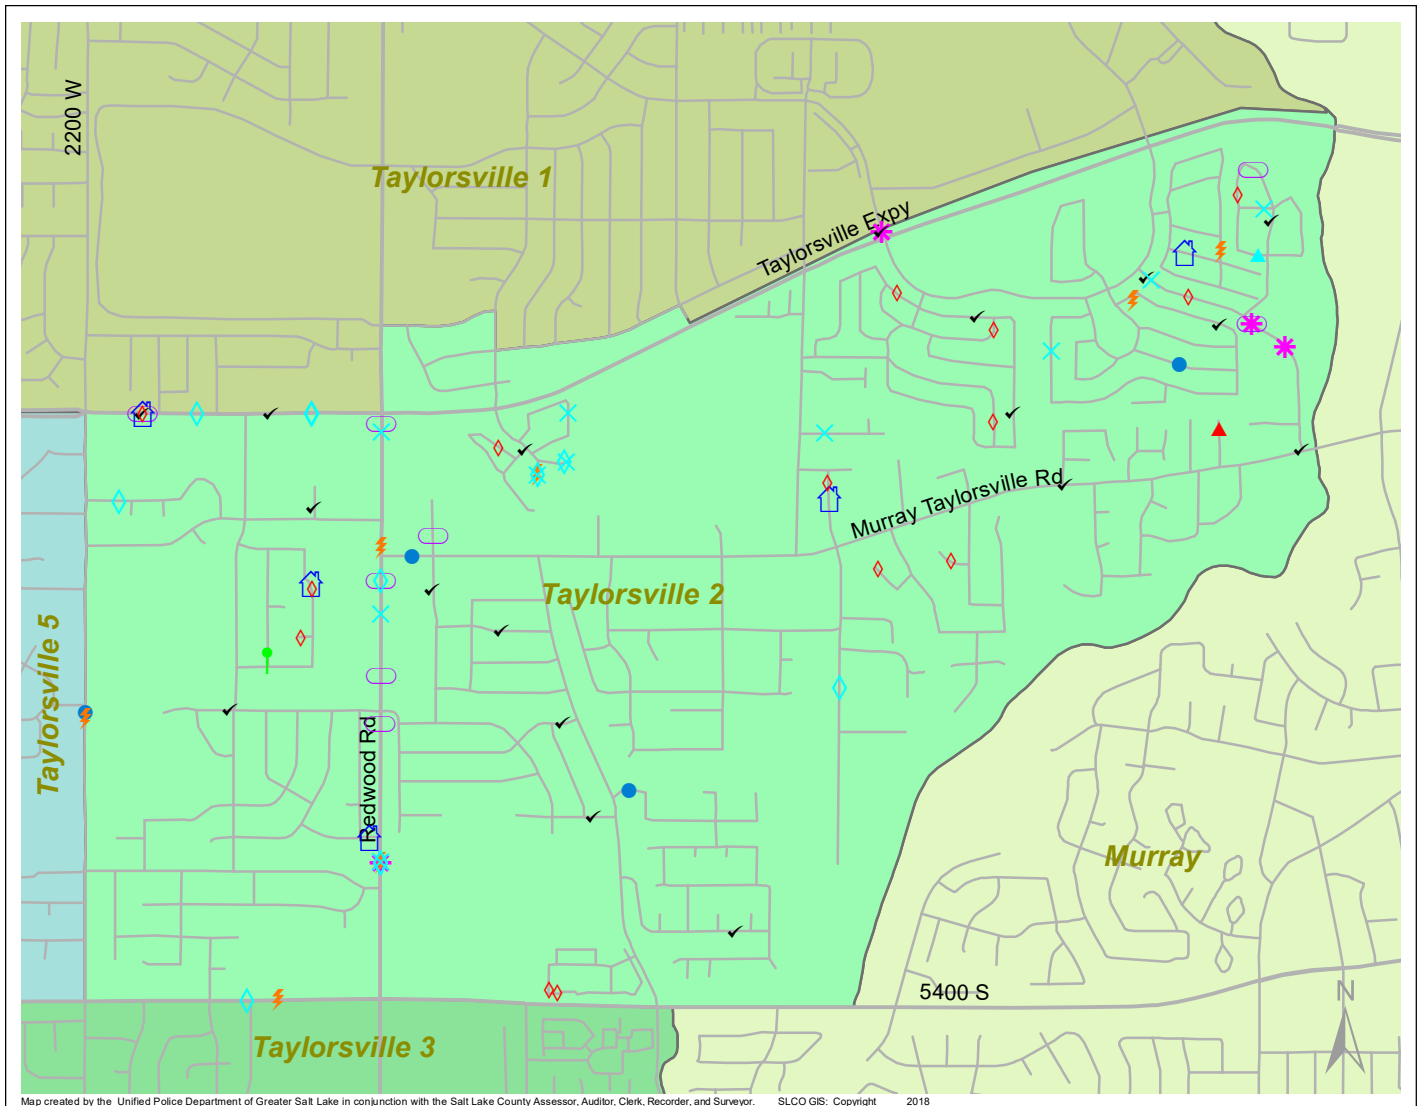

Case Report: Taylorsville 2

2018

Aug

UNIFIED POLICE
GREATER SALT LAKE

Total Number of Calls: 708
Total Number of Cases: 212
Total Number of Offenses: 244

SUMMARY OF GROUP A CRIMES	
Arson: 0	Domestic Violence: 5
Assaults: 5	Drive-By Shootings: 0
--Aggravated: 1	Drug Offenses: 11
--Simple: 4	Gang-related: 0
Auto Thefts: 9	Graffiti: 0
Burglary: 4	Hate Crimes: Unavailable
--Business: 2	Juvenile-related: Unavailable
--Residential: 2	Sex Crimes: 1
Homicide: 0	Suspicious Circumstances: 19
Sexual Assault: 1	Vandalism: 13
Robbery: 1	Weapon Violation: 0
Theft/Larceny: 12	Weapon/Force Involved: 8
Vehicle Burglary: 14	1 (Gun): 0
	2 (Knife): 1
	3 (Force Involved): 4
	5 (Unknown): 0
	6 (Rifle/Shotgun): 0

1. **LEGEND:**
2. Arson
   - Assault-Aggravated or Simple
   - Auto Theft
   - Burglary-Business or Residential
   - Domestic Violence
   - Drive-By Shooting
   - Drug-related Offense
   - Graffiti
   - Homicide
   - Sexual Assault
   - Robbery
   - Sex Offense
   - Suspicious Circumstance
   - Theft/Larceny
   - Vandalism
   - Vehicle Burglary
   - Weapon Violation

10/3/2018