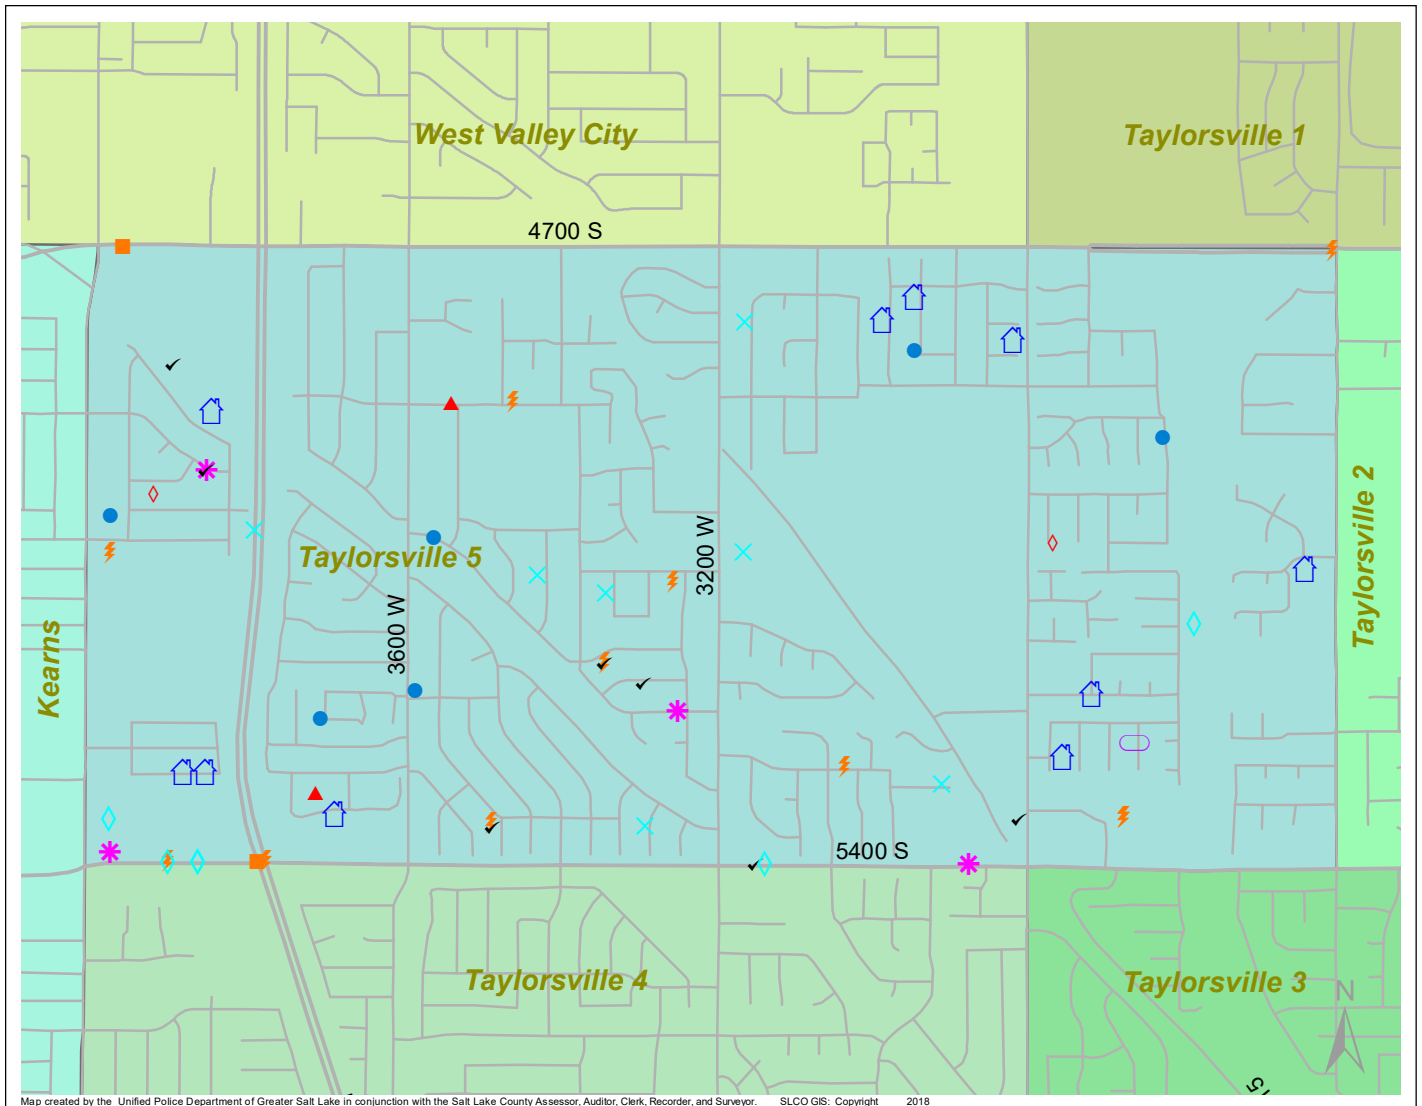

Case Report: Taylorsville 5

2018

Apr

**UNIFIED
POLICE**
GREATER SALT LAKE

Total Number of Calls: 569
Total Number of Cases: 152
Total Number of Offenses: 172

SUMMARY OF GROUP A CRIMES	
Arson: 0	Domestic Violence: 11
Assaults: 4	Drive-By Shootings: 0
--Aggravated: 1	Drug Offenses: 18
--Simple: 3	Gang-related: 0
Auto Thefts: 1	Graffiti: 0
Burglary: 6	Hate Crimes: Unavailable
--Business: 0	Juvenile-related: Unavailable
--Residential: 6	Sex Crimes: 0
Homicide: 0	Suspicious Circumstances: 7
Sexual Assault: 2	Vandalism: 7
Robbery: 0	Weapon Violation: 2
Theft/Larceny: 6	Weapon/Force Involved: 11
Vehicle Burglary: 2	1 (Gun): 2
	2 (Knife): 1
	3 (Force Involved): 5
	5 (Unknown): 1
	6 (Rifle/Shotgun): 0

1. **LEGEND:**
2. Arson
   - Assault-Aggravated or Simple
   - Auto Theft
   - Burglary-Business or Residential
   - Domestic Violence
   - Drive-By Shooting
   - Drug-related Offense
   - Graffiti
   - Homicide
   - Sexual Assault
   - Robbery
   - Sex Offense
   - Suspicious Circumstance
   - Theft/Larceny
   - Vandalism
   - Vehicle Burglary
   - Weapon Violation