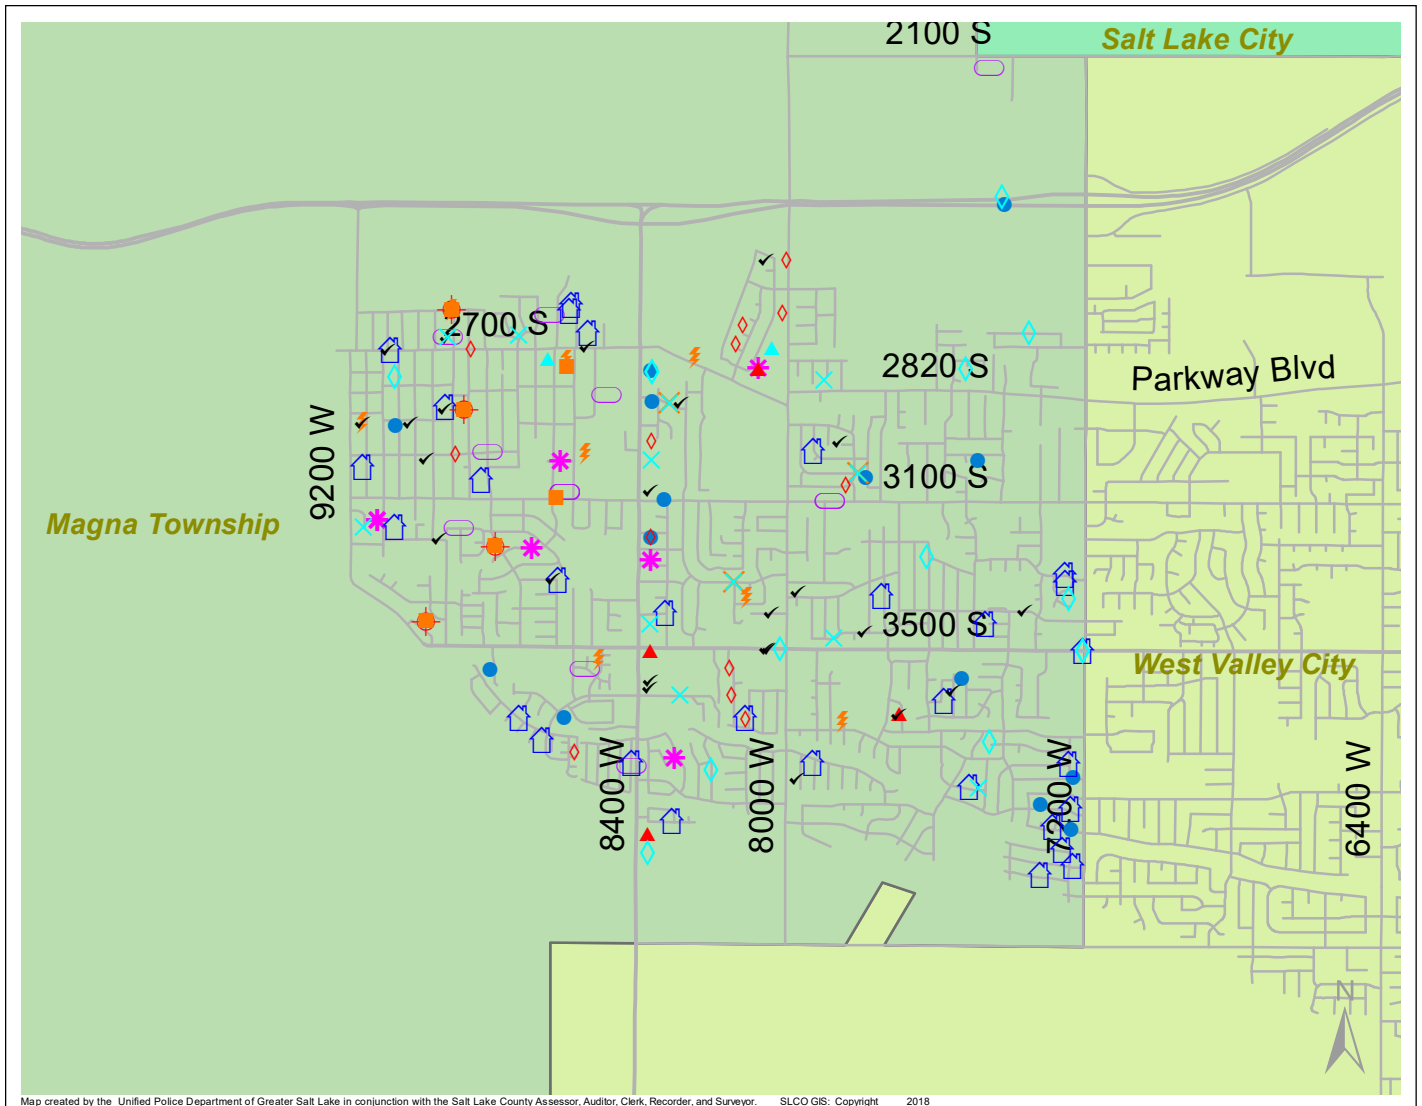

Case Report: Magna Township

2018

Apr

**UNIFIED
POLICE**
GREATER SALT LAKE

Total Number of Calls: 1288
Total Number of Cases: 400
Total Number of Offenses: 444

SUMMARY OF GROUP A CRIMES	
Arson: 0	Domestic Violence: 34
Assaults: 8	Drive-By Shootings: 4
--Aggravated: 1	Drug Offenses: 10
--Simple: 7	Gang-related: 10
Auto Thefts: 17	Graffiti: 4
Burglary: 14	Hate Crimes: Unavailable
--Business: 1	Juvenile-related: Unavailable
--Residential: 13	Sex Crimes: 3
Homicide: 0	Suspicious Circumstances: 28
Sexual Assault: 4	Vandalism: 13
Robbery: 0	Weapon Violation: 6
Theft/Larceny: 14	Weapon/Force Involved: 16
Vehicle Burglary: 13	1 (Gun): 3
	2 (Knife): 1
	3 (Force Involved): 7
	5 (Unknown): 1
	6 (Rifle/Shotgun): 0

1. **LEGEND:**
2. Arson
   - Assault-Aggravated or Simple
   - Auto Theft
   - Burglary-Business or Residential
   - Domestic Violence
   - Drive-By Shooting
   - Drug-related Offense
   - Graffiti
   - Homicide
   - Sexual Assault
   - Robbery
   - Sex Offense
   - Suspicious Circumstance
   - Theft/Larceny
   - Vandalism
   - Vehicle Burglary
   - Weapon Violation

5/1/2018