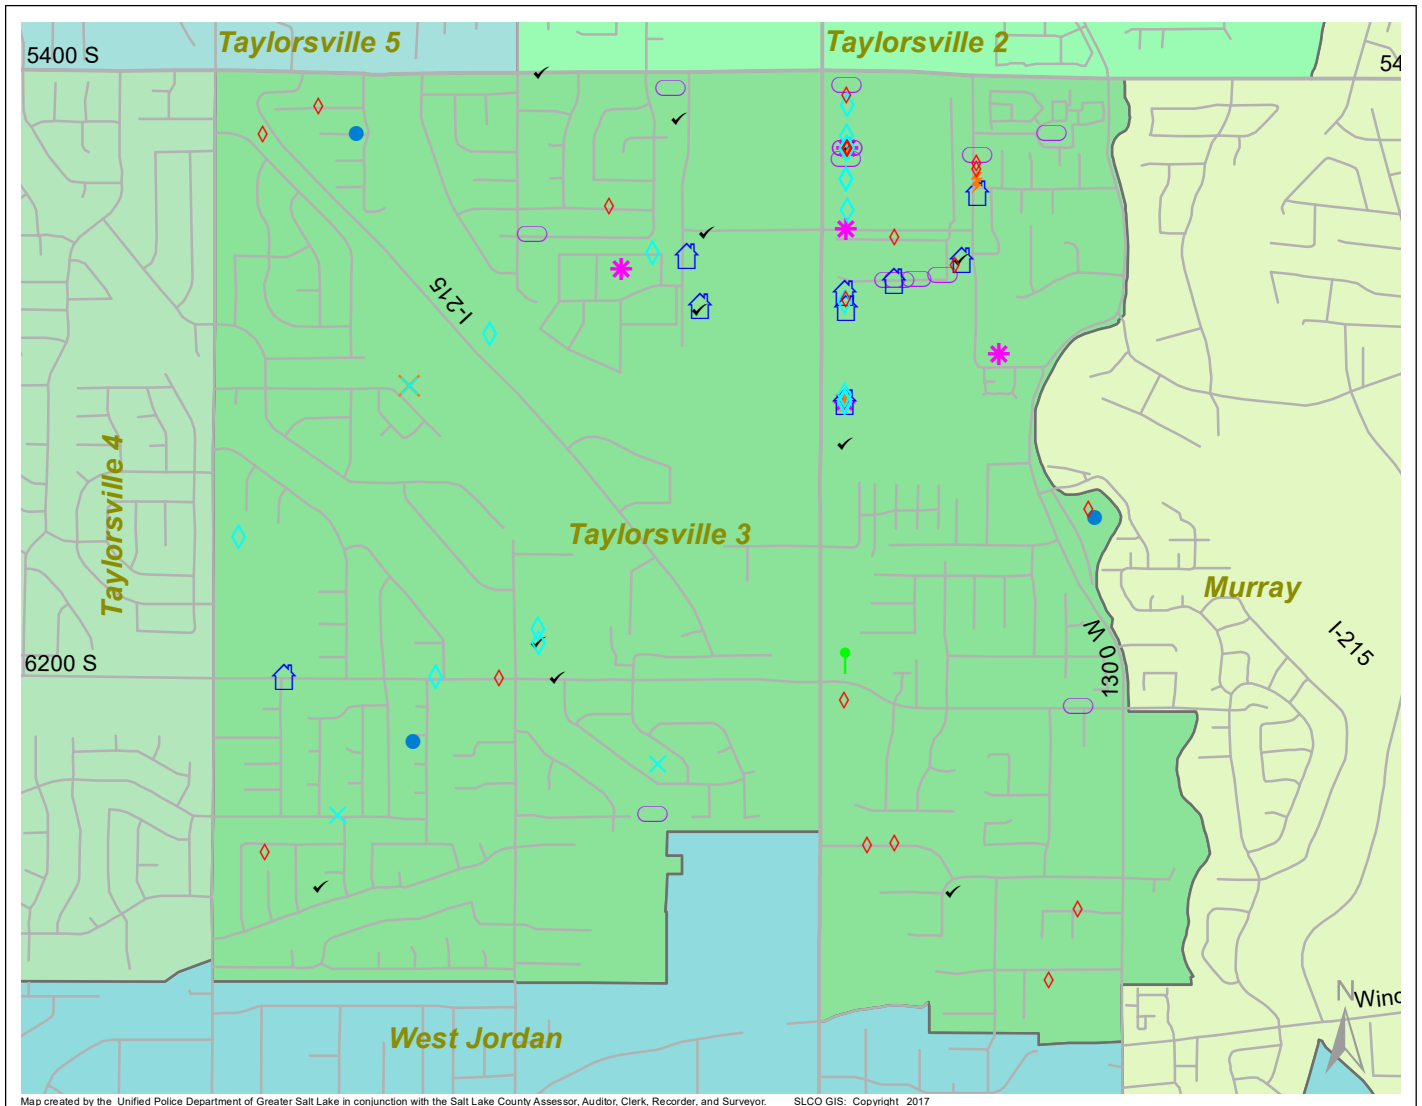

Case Report: Taylorsville 3

2017

Sep

**UNIFIED
POLICE**
GREATER SALT LAKE

Total Number of Calls: 668
Total Number of Cases: 221
Total Number of Offenses: 247

SUMMARY OF GROUP A CRIMES	
Arson: 0	Domestic Violence: 11
Assaults: 6	Drive-By Shootings: 0
--Aggravated: 1	Drug Offenses: 11
--Simple: 5	Gang-related: 1
Auto Thefts: 16	Graffiti: 1
Burglary: 3	Hate Crimes: Unavailable
--Business: 0	Juvenile-related: Unavailable
--Residential: 3	Sex Crimes: 0
Homicide: 0	Suspicious Circumstances: 14
Sexual Assault: 0	Vandalism: 3
Robbery: 1	Weapon Violation: 0
Theft/Larceny: 33	Weapon/Force Involved: 8
Vehicle Burglary: 22	1 (Gun): 1
	2 (Knife): 0
	3 (Force Involved): 1
	5 (Unknown): 0
	6 (Rifle/Shotgun): 0

1. **LEGEND:**
2. Arson
   - Assault-Aggravated or Simple
   - Auto Theft
   - Burglary-Business or Residential
   - Domestic Violence
   - Drive-By Shooting
   - Drug-related Offense
   - Graffiti
   - Homicide
   - Sexual Assault
   - Robbery
   - Sex Offense
   - Suspicious Circumstance
   - Theft/Larceny
   - Vandalism
   - Vehicle Burglary
   - Weapon Violation